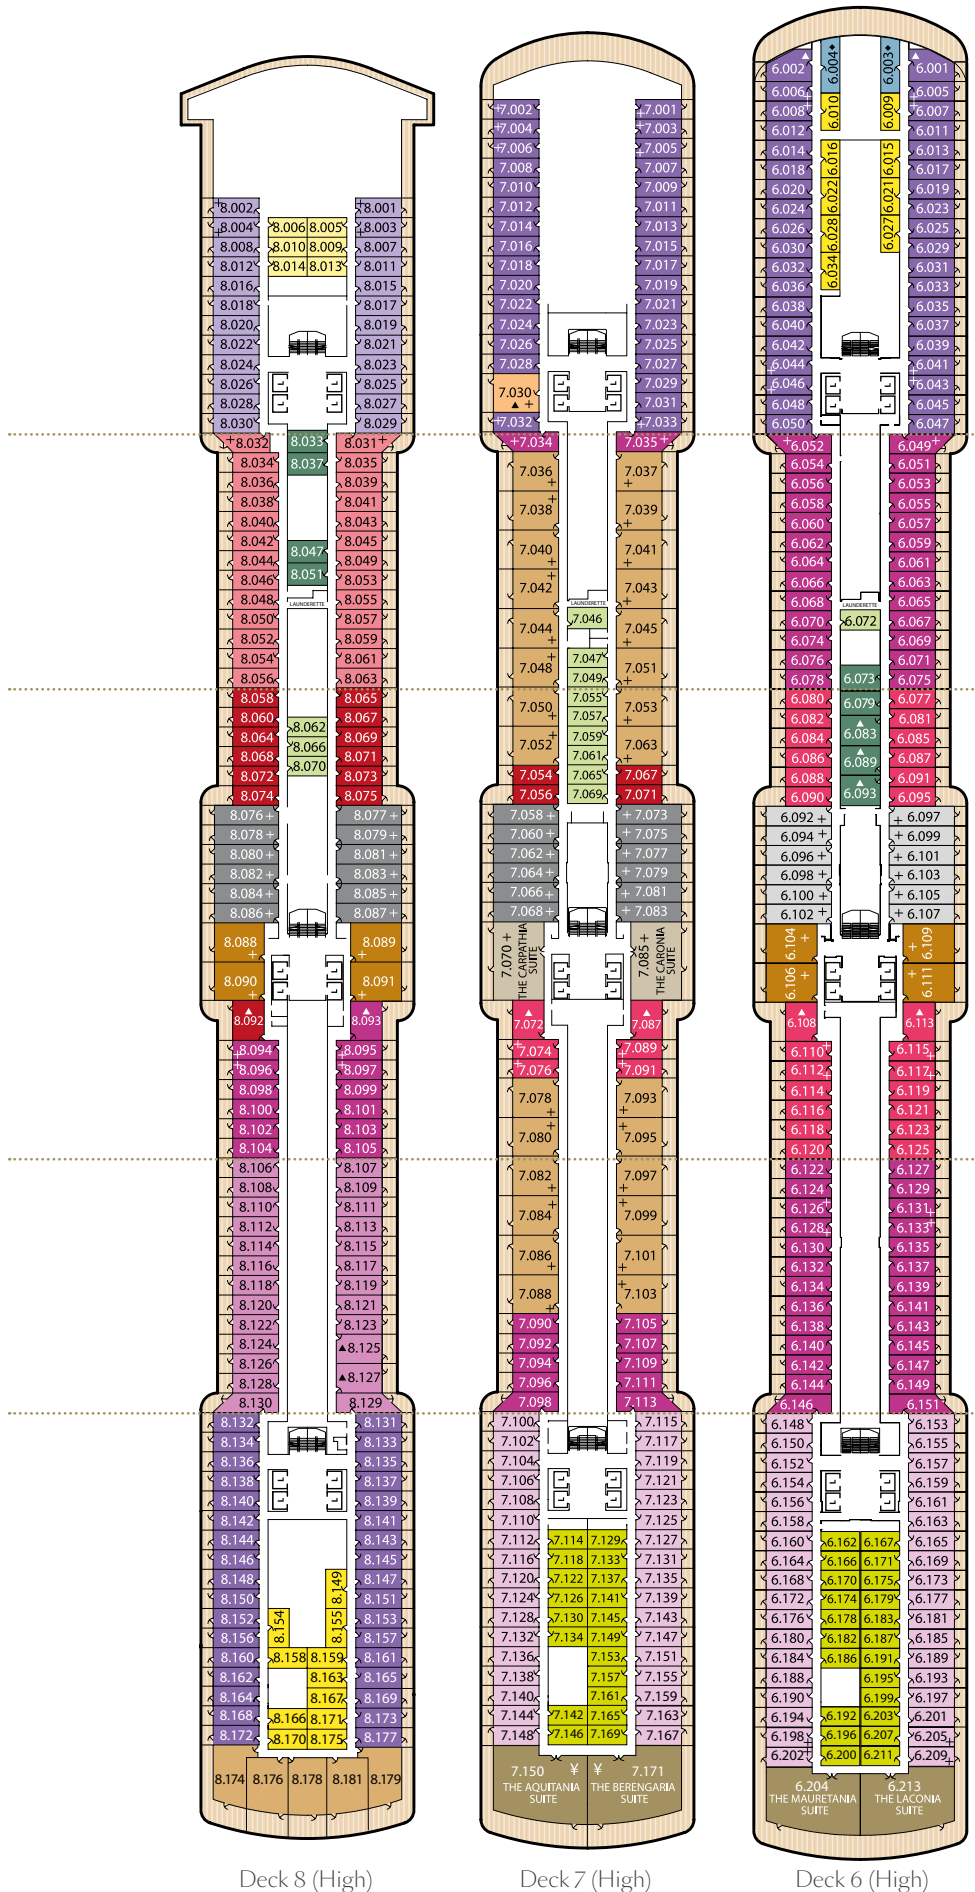

Key to symbols

- L Lift
- † Indicates 2 lower berths and 1 upper berth
- + Indicates 3rd berth is a single sofa bed
- ‡ Indicates 3rd and 4th berth are a single sofa bed and one upper bed
- ¥ Indicates 3rd and 4th berths are single sofa beds
- Staterooms have views obstructed by lifeboats
- X Views partially obstructed by lifeboat mechanism
- ▲ Wheelchair accessible
- Staterooms 7.001 & 7.002 shaded by Bridge Wings
- Staterooms 6.003 & 6.004 have forward facing ocean views
- Staterooms 4.001-4.042, Deck 4 Forward, have metal fronted balconies

Deck 8 (High)

Deck 7 (High)

Deck 6 (High)