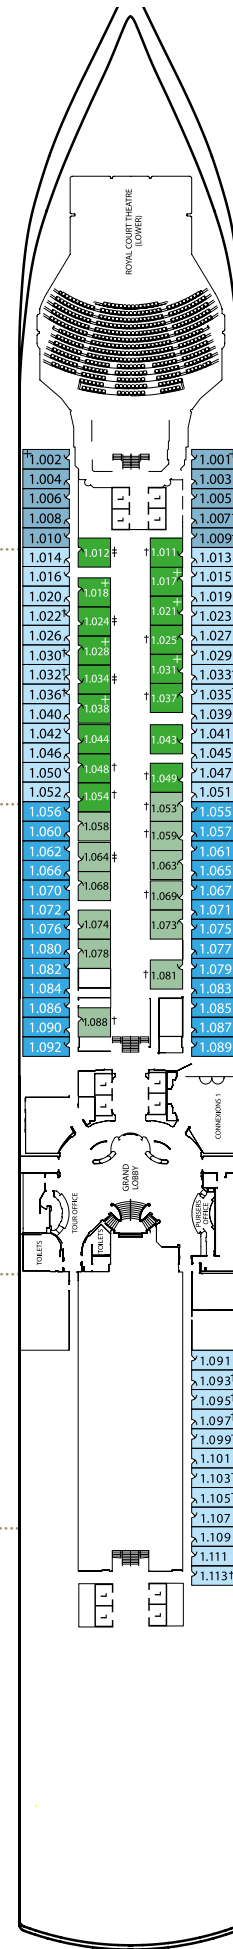

Queen Victoria deck plans.

Key to symbols

L Lift

Ship facts

Entered Service:	2007
Planned Refit:	May 2017
Country of Registry:	Bermuda
Speed:	23.7 knots
Guest Capacity:	2,061
No. of Crew:	981
Length Overall:	964.5 feet
Width:	106 feet
Draft:	25.9 feet

View Queen Victoria stateroom accommodation online at cunard.co.uk/qvstaterooms and virtual tours at cunard.co.uk/qvtours

Queen Victoria deck plans.

Stateroom Category

Grand Suites		
Aft	High Decks 6,7	Q1
Master Suites		
Midships	High Deck 7	Q2
Penthouse		
Midships	High Decks 4,5,6,8	Q3
Midships/Aft	High Deck 7,8	Q4
Queens Suites		
Aft	High Decks 4,5	Q5
Forward/Aft	High Decks 4,5,7	Q6
Princess Suites		
Midships	High Decks 7,8	P1
Midships/Forward	High Decks 4,5,6	P2
Club Balcony		
Midships	High Decks 7,8	A1
Midships	High Deck 8	A2
Balcony		
Midships	High Decks 5,6,7	BA
Midships	High Decks 5,6,7,8	BB
Midships	High Decks 4,8	BC
Aft	High Decks 5,6,7	BD
Forward/Aft	High Decks 4,5,6,7,8	BE
Forward	High Decks 4,8	BF
Balcony (partially obstructed view)*		
Midships	High Deck 5	CA
Midships	High Deck 4, 5	CB
Oceanview		
Midships	Low Deck 1	EB
Midships/Aft	Low Deck 1	EC
Forward	High Deck 6 ♦ Low Deck 1	EF
Oceanview (obstructed view)*		
Midships	High Deck 4	FB
Midships	High Deck 4	FC
Deluxe Inside		
Midships	High Decks 6,8	GA
Midships	Low Deck 1	GB
Midships	Low Deck 1	GC
Standard Inside		
Midships	High Decks 4,5,6,7,8	IA
Aft	High Decks 5,6,7	ID
Forward/Aft	High Decks 4,5,6,8	IE
Forward	High Decks 4,8	IF
Single		
Oceanview	Midships, Low Deck 2	KC
Inside	Midships, Low Deck 2	LC

Deck 8 (High)

Deck 7 (High)

Deck 6 (High)

Deck 5 (High)

Deck 4 (High)

Deck 3

Deck 2 (Low)

Deck 1 (Low)