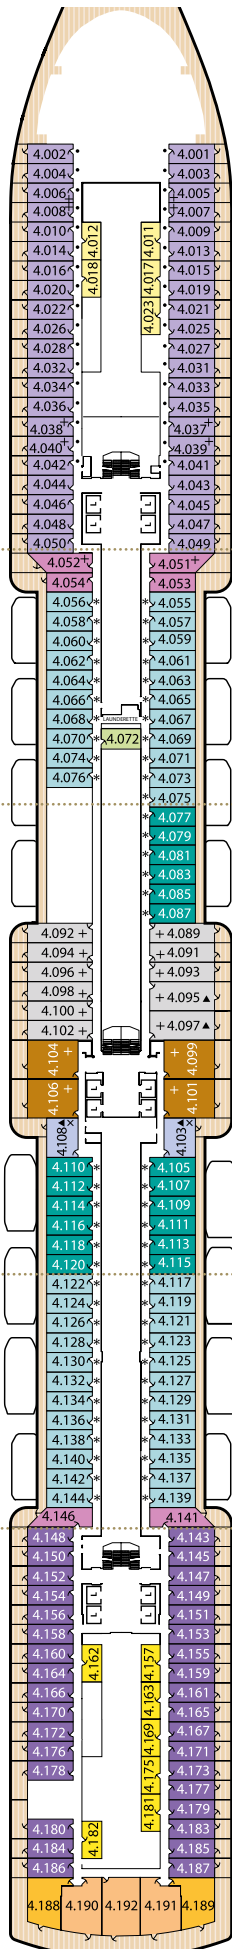

Queen Victoria deck plans.

Key to symbols

L Lift

Ship facts

Entered Service:	2007
Planned Refit:	May 2017
Country of Registry:	Bermuda
Speed:	23.7 knots
Guest Capacity:	2,061
No. of Crew:	981
Length Overall:	964.5 feet
Width:	106 feet
Draft:	25.9 feet

View Queen Victoria stateroom accommodation online at cunard.co.uk/qvstaterooms and virtual tours at cunard.co.uk/qvtours

Queen Victoria deck plans.

Stateroom Category

Grand Suites		
Aft	High Decks 6,7	Q1
Master Suites		
Midships	High Deck 7	Q2
Penthouse		
Midships	High Decks 4,5,6,8	Q3
Midships/Aft	High Deck 7,8	Q4
Queens Suites		
Aft	High Decks 4,5	Q5
Forward/Aft	High Decks 4,5,7	Q6
Princess Suites		
Midships	High Decks 7,8	P1
Midships/Forward	High Decks 4,5,6	P2
Club Balcony		
Midships	High Decks 7,8	A1
Midships	High Deck 8	A2
Balcony		
Midships	High Decks 5,6,7	BA
Midships	High Decks 5,6,7,8	BB
Midships	High Decks 4,8	BC
Aft	High Decks 5,6,7	BD
Forward/Aft	High Decks 4,5,6,7,8	BE
Forward	High Decks 4,8	BF
Balcony (partially obstructed view)*		
Midships	High Deck 5	CA
Midships	High Deck 4, 5	CB
Oceanview		
Midships	Low Deck 1	EB
Midships/Aft	Low Deck 1	EC
Forward	High Deck 6 ♦ Low Deck 1	EF
Oceanview (obstructed view)*		
Midships	High Deck 4	FB
Midships	High Deck 4	FC
Deluxe Inside		
Midships	High Decks 6,8	GA
Midships	Low Deck 1	GB
Midships	Low Deck 1	GC
Standard Inside		
Midships	High Decks 4,5,6,7,8	IA
Aft	High Decks 5,6,7	ID
Forward/Aft	High Decks 4,5,6,8	IE
Forward	High Decks 4,8	IF
Single		
Oceanview	Midships, Low Deck 2	KC
Inside	Midships, Low Deck 2	LC

Deck 8 (High)

Deck 7 (High)

Deck 6 (High)

Deck 5 (High)

Deck 4 (High)

Deck 3

Deck 2 (Low)

Deck 1 (Low)