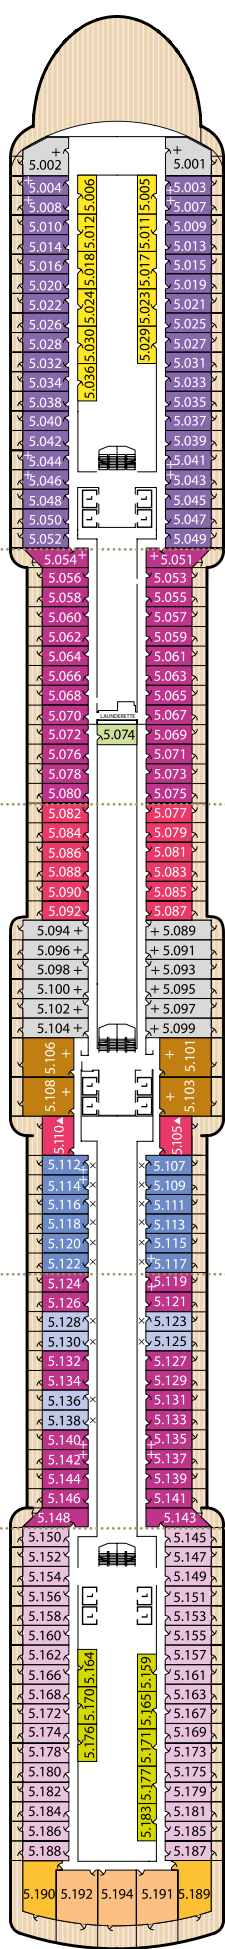

Queen Victoria deck plans.

Key to symbols

L Lift

Ship facts

Entered Service:	2007
Planned Refit:	May 2017
Country of Registry:	Bermuda
Speed:	23.7 knots
Guest Capacity:	2,061
No. of Crew:	981
Length Overall:	964.5 feet
Width:	106 feet
Draft:	25.9 feet

View Queen Victoria stateroom accommodation online at cunard.co.uk/qvstaterooms and virtual tours at cunard.co.uk/qvtours

Queen Victoria deck plans.

Stateroom Category

Grand Suites		
Aft	High Decks 6,7	Q1
Master Suites		
Midships	High Deck 7	Q2
Penthouse		
Midships	High Decks 4,5,6,8	Q3
Midships/Aft	High Deck 7,8	Q4
Queens Suites		
Aft	High Decks 4,5	Q5
Forward/Aft	High Decks 4,5,7	Q6
Princess Suites		
Midships	High Decks 7,8	P1
Midships/Forward	High Decks 4,5,6	P2
Club Balcony		
Midships	High Decks 7,8	A1
Midships	High Deck 8	A2
Balcony		
Midships	High Decks 5,6,7	BA
Midships	High Decks 5,6,7,8	BB
Midships	High Decks 4,8	BC
Aft	High Decks 5,6,7	BD
Forward/Aft	High Decks 4,5,6,7,8	BE
Forward	High Decks 4,8	BF
Balcony (partially obstructed view)*		
Midships	High Deck 5	CA
Midships	High Deck 4, 5	CB
Oceanview		
Midships	Low Deck 1	EB
Midships/Aft	Low Deck 1	EC
Forward	High Deck 6 ♦ Low Deck 1	EF
Oceanview (obstructed view)*		
Midships	High Deck 4	FB
Midships	High Deck 4	FC
Deluxe Inside		
Midships	High Decks 6,8	GA
Midships	Low Deck 1	GB
Midships	Low Deck 1	GC
Standard Inside		
Midships	High Decks 4,5,6,7,8	IA
Aft	High Decks 5,6,7	ID
Forward/Aft	High Decks 4,5,6,8	IE
Forward	High Decks 4,8	IF
Single		
Oceanview	Midships, Low Deck 2	KC
Inside	Midships, Low Deck 2	LC

Deck 8 (High)

Deck 7 (High)

Deck 6 (High)

Deck 5 (High)

Deck 4 (High)

Deck 3

Deck 2 (Low)

Deck 1 (Low)