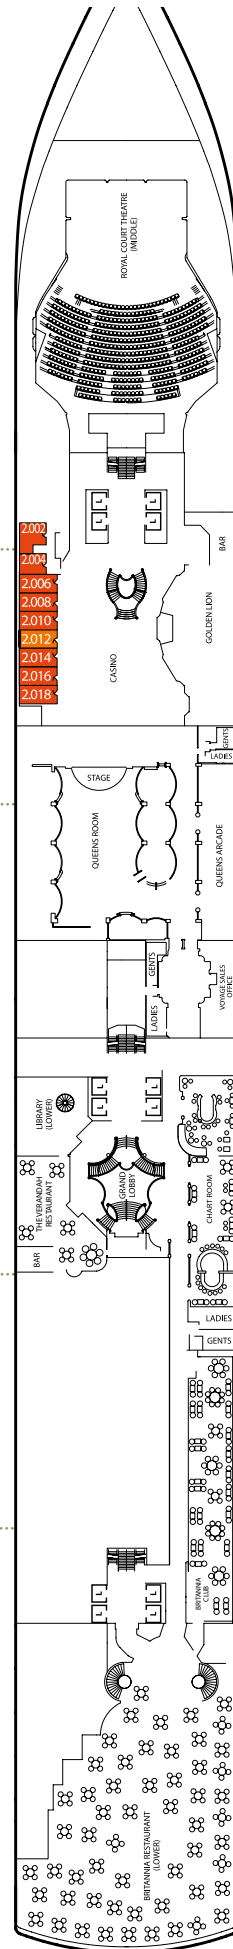

Queen Victoria deck plans.

Key to symbols

L Lift

Ship facts

Entered Service:	2007
Planned Refit:	May 2017
Country of Registry:	Bermuda
Speed:	23.7 knots
Guest Capacity:	2,061
No. of Crew:	981
Length Overall:	964.5 feet
Width:	106 feet
Draft:	25.9 feet

View Queen Victoria stateroom accommodation online at cunard.co.uk/qvstaterooms and virtual tours at cunard.co.uk/qvtours

Queen Victoria deck plans.

Stateroom Category

Grand Suites		
Aft	High Decks 6,7	Q1
Master Suites		
Midships	High Deck 7	Q2
Penthouse		
Midships	High Decks 4,5,6,8	Q3
Midships/Aft	High Deck 7,8	Q4
Queens Suites		
Aft	High Decks 4,5	Q5
Forward/Aft	High Decks 4,5,7	Q6
Princess Suites		
Midships	High Decks 7,8	P1
Midships/Forward	High Decks 4,5,6	P2
Club Balcony		
Midships	High Decks 7,8	A1
Midships	High Deck 8	A2
Balcony		
Midships	High Decks 5,6,7	BA
Midships	High Decks 5,6,7,8	BB
Midships	High Decks 4,8	BC
Aft	High Decks 5,6,7	BD
Forward/Aft	High Decks 4,5,6,7,8	BE
Forward	High Decks 4,8	BF
Balcony (partially obstructed view)*		
Midships	High Deck 5	CA
Midships	High Deck 4, 5	CB
Oceanview		
Midships	Low Deck 1	EB
Midships/Aft	Low Deck 1	EC
Forward	High Deck 6 ♦ Low Deck 1	EF
Oceanview (obstructed view)*		
Midships	High Deck 4	FB
Midships	High Deck 4	FC
Deluxe Inside		
Midships	High Decks 6,8	GA
Midships	Low Deck 1	GB
Midships	Low Deck 1	GC
Standard Inside		
Midships	High Decks 4,5,6,7,8	IA
Aft	High Decks 5,6,7	ID
Forward/Aft	High Decks 4,5,6,8	IE
Forward	High Decks 4,8	IF
Single		
Oceanview	Midships, Low Deck 2	KC
Inside	Midships, Low Deck 2	LC

Deck 8 (High)

Deck 7 (High)

Deck 6 (High)

Deck 5 (High)

Deck 4 (High)

Deck 3

Deck 2 (Low)

Deck 1 (Low)