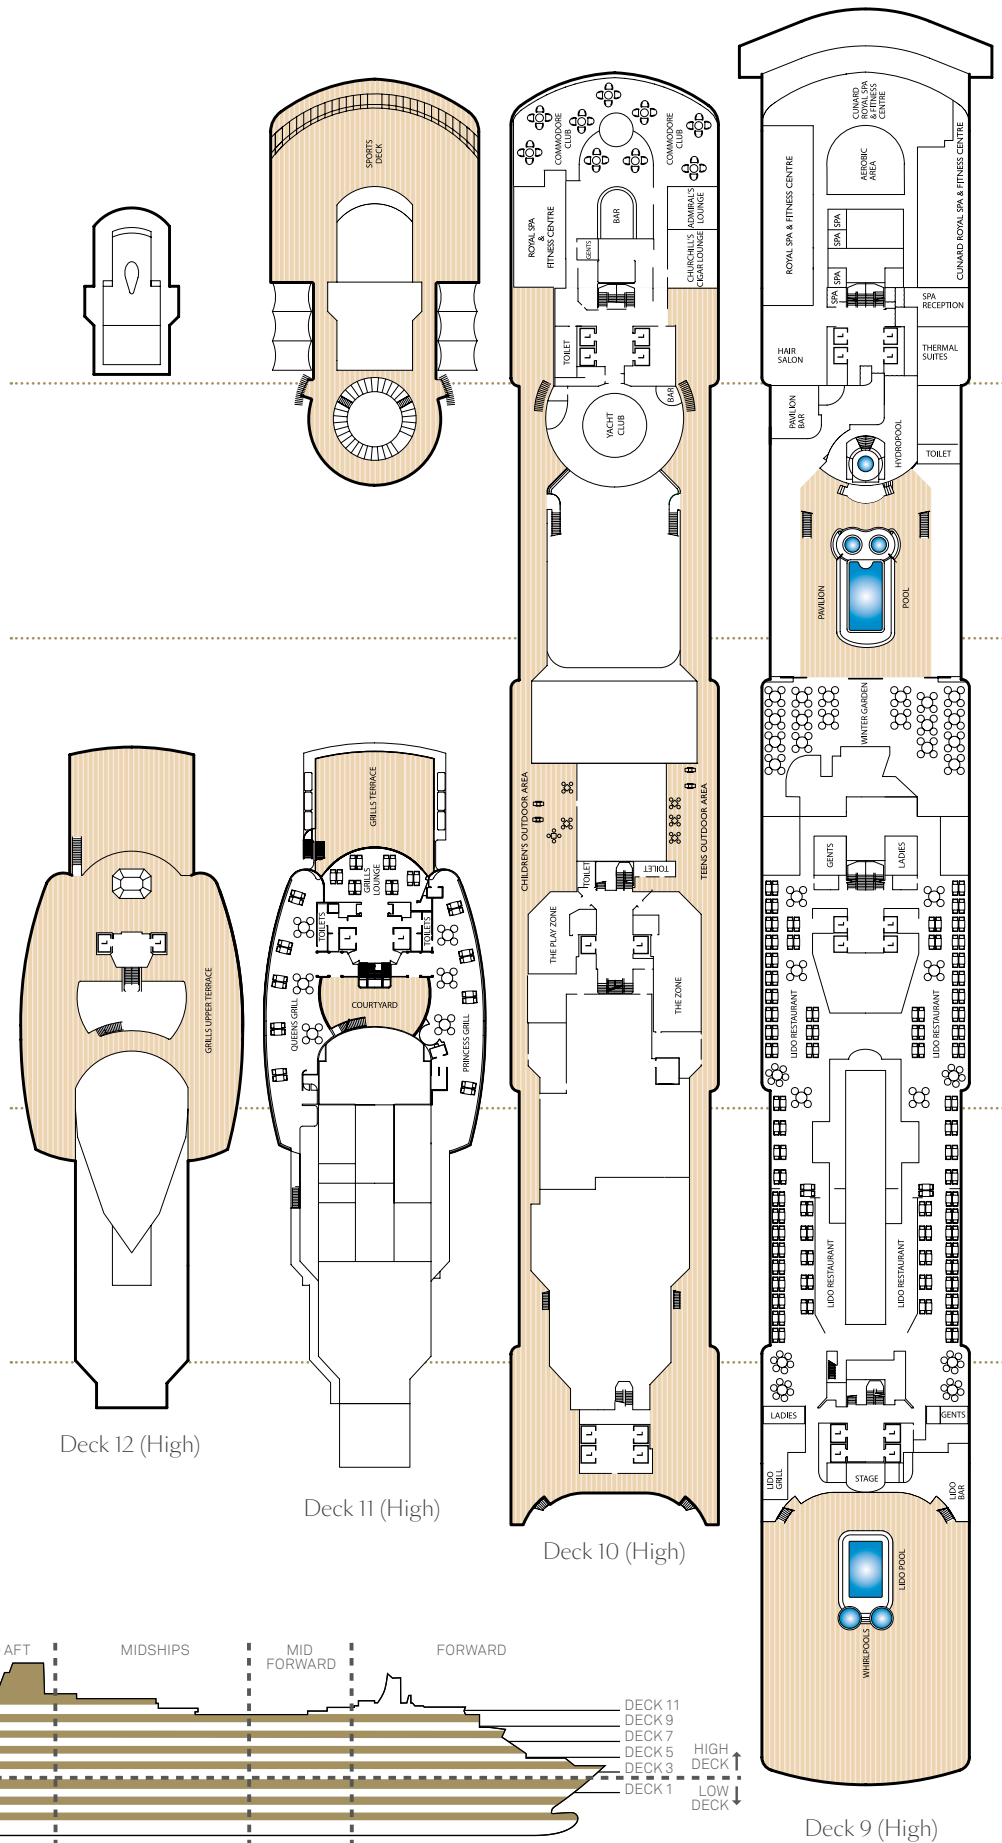

Queen Victoria deck plans.

Key to symbols

L Lift

Ship facts

Entered Service:	2007
Planned Refit:	May 2017
Country of Registry:	Bermuda
Speed:	23.7 knots
Guest Capacity:	2,061
No. of Crew:	981
Length Overall:	964.5 feet
Width:	106 feet
Draft:	25.9 feet

View Queen Victoria stateroom accommodation online at cunard.co.uk/qvstaterooms and virtual tours at cunard.co.uk/qvtours

Queen Victoria deck plans.

Stateroom Category

Grand Suites		
Aft	High Decks 6,7	Q1
Master Suites		
Midships	High Deck 7	Q2
Penthouse		
Midships	High Decks 4,5,6,8	Q3
Midships/Aft	High Deck 7,8	Q4
Queens Suites		
Aft	High Decks 4,5	Q5
Forward/Aft	High Decks 4,5,7	Q6
Princess Suites		
Midships	High Decks 7,8	P1
Midships/Forward	High Decks 4,5,6	P2
Club Balcony		
Midships	High Decks 7,8	A1
Midships	High Deck 8	A2
Balcony		
Midships	High Decks 5,6,7	BA
Midships	High Decks 5,6,7,8	BB
Midships	High Decks 4,8	BC
Aft	High Decks 5,6,7	BD
Forward/Aft	High Decks 4,5,6,7,8	BE
Forward	High Decks 4,8	BF
Balcony (partially obstructed view)*		
Midships	High Deck 5	CA
Midships	High Deck 4, 5	CB
Oceanview		
Midships	Low Deck 1	EB
Midships/Aft	Low Deck 1	EC
Forward	High Deck 6 ♦ Low Deck 1	EF
Oceanview (obstructed view)*		
Midships	High Deck 4	FB
Midships	High Deck 4	FC
Deluxe Inside		
Midships	High Decks 6,8	GA
Midships	Low Deck 1	GB
Midships	Low Deck 1	GC
Standard Inside		
Midships	High Decks 4,5,6,7,8	IA
Aft	High Decks 5,6,7	ID
Forward/Aft	High Decks 4,5,6,8	IE
Forward	High Decks 4,8	IF
Single		
Oceanview	Midships, Low Deck 2	KC
Inside	Midships, Low Deck 2	LC