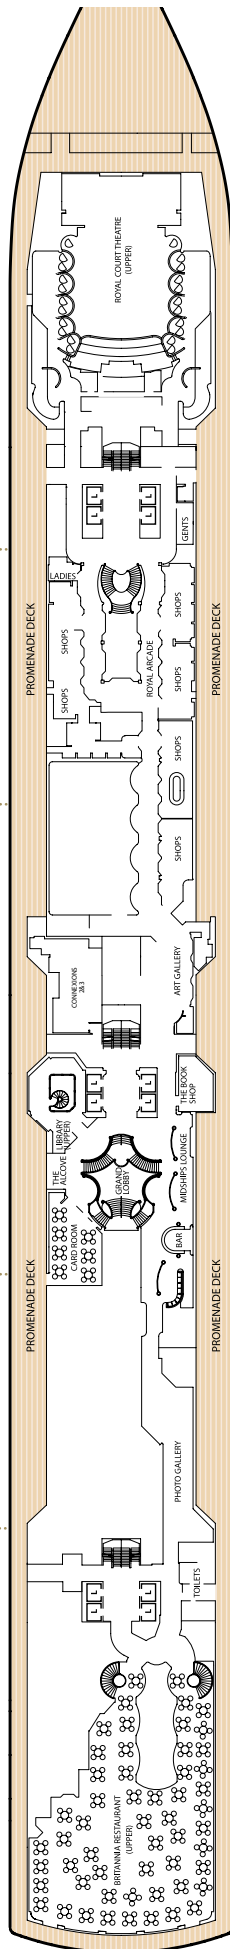

Queen Victoria deck plans.

Key to symbols

L Lift

Ship facts

Entered Service:	2007
Planned Refit:	May 2017
Country of Registry:	Bermuda
Speed:	23.7 knots
Guest Capacity:	2,061
No. of Crew:	981
Length Overall:	964.5 feet
Width:	106 feet
Draft:	25.9 feet

View Queen Victoria stateroom accommodation online at cunard.co.uk/qvstaterooms and virtual tours at cunard.co.uk/qvtours

Queen Victoria deck plans.

Stateroom Category

Grand Suites		
Aft	High Decks 6,7	Q1
Master Suites		
Midships	High Deck 7	Q2
Penthouse		
Midships	High Decks 4,5,6,8	Q3
Midships/Aft	High Deck 7,8	Q4
Queens Suites		
Aft	High Decks 4,5	Q5
Forward/Aft	High Decks 4,5,7	Q6
Princess Suites		
Midships	High Decks 7,8	P1
Midships/Forward	High Decks 4,5,6	P2
Club Balcony		
Midships	High Decks 7,8	A1
Midships	High Deck 8	A2
Balcony		
Midships	High Decks 5,6,7	BA
Midships	High Decks 5,6,7,8	BB
Midships	High Decks 4,8	BC
Aft	High Decks 5,6,7	BD
Forward/Aft	High Decks 4,5,6,7,8	BE
Forward	High Decks 4,8	BF
Balcony (partially obstructed view)*		
Midships	High Deck 5	CA
Midships	High Deck 4, 5	CB
Oceanview		
Midships	Low Deck 1	EB
Midships/Aft	Low Deck 1	EC
Forward	High Deck 6 ♦ Low Deck 1	EF
Oceanview (obstructed view)*		
Midships	High Deck 4	FB
Midships	High Deck 4	FC
Deluxe Inside		
Midships	High Decks 6,8	GA
Midships	Low Deck 1	GB
Midships	Low Deck 1	GC
Standard Inside		
Midships	High Decks 4,5,6,7,8	IA
Aft	High Decks 5,6,7	ID
Forward/Aft	High Decks 4,5,6,8	IE
Forward	High Decks 4,8	IF
Single		
Oceanview	Midships, Low Deck 2	KC
Inside	Midships, Low Deck 2	LC

Deck 8 (High)

Deck 7 (High)

Deck 6 (High)

Deck 5 (High)

Deck 4 (High)

Deck 3

Deck 2 (Low)

Deck 1 (Low)