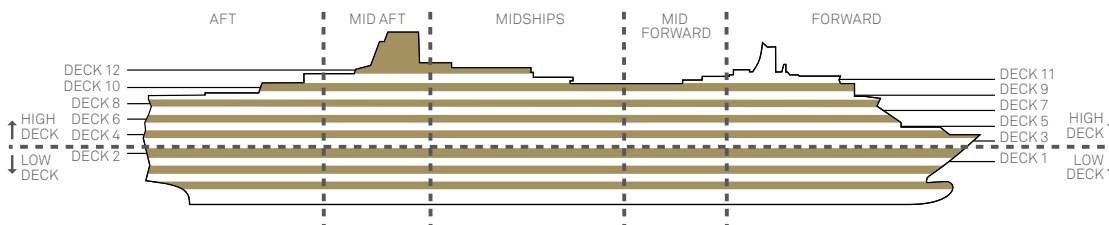

Queen Victoria deck plans.

Key to symbols

L Lift

Ship facts

Entered Service:	2007
Planned Refit:	May 2017
Country of Registry:	Bermuda
Speed:	23.7 knots
Guest Capacity:	2,061
No. of Crew:	981
Length Overall:	964.5 feet
Width:	106 feet
Draft:	25.9 feet

View Queen Victoria stateroom accommodation online at cunard.co.uk/qvstaterooms and virtual tours at cunard.co.uk/qvtours

Queen Victoria deck plans.

Stateroom Category

Grand Suites		
Aft	High Decks 6,7	Q1
Master Suites		
Midships	High Deck 7	Q2
Penthouse		
Midships	High Decks 4,5,6,8	Q3
Midships/Aft	High Deck 7,8	Q4
Queens Suites		
Aft	High Decks 4,5	Q5
Forward/Aft	High Decks 4,5,7	Q6
Princess Suites		
Midships	High Decks 7,8	P1
Midships/Forward	High Decks 4,5,6	P2
Club Balcony		
Midships	High Decks 7,8	A1
Midships	High Deck 8	A2
Balcony		
Midships	High Decks 5,6,7	BA
Midships	High Decks 5,6,7,8	BB
Midships	High Decks 4,8	BC
Aft	High Decks 5,6,7	BD
Forward/Aft	High Decks 4,5,6,7,8	BE
Forward	High Decks 4,8	BF
Balcony (partially obstructed view)*		
Midships	High Deck 5	CA
Midships	High Deck 4, 5	CB
Oceanview		
Midships	Low Deck 1	EB
Midships/Aft	Low Deck 1	EC
Forward	High Deck 6 ♦ Low Deck 1	EF
Oceanview (obstructed view)*		
Midships	High Deck 4	FB
Midships	High Deck 4	FC
Deluxe Inside		
Midships	High Decks 6,8	GA
Midships	Low Deck 1	GB
Midships	Low Deck 1	GC
Standard Inside		
Midships	High Decks 4,5,6,7,8	IA
Aft	High Decks 5,6,7	ID
Forward/Aft	High Decks 4,5,6,8	IE
Forward	High Decks 4,8	IF
Single		
Oceanview	Midships, Low Deck 2	KC
Inside	Midships, Low Deck 2	LC