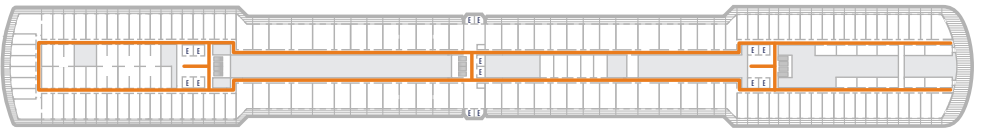

DECK 1—MAIN DECK

DECK 2—LOWER PROMENADE DECK

DECK 3—PROMENADE DECK

DECK 4—UPPER PROMENADE DECK

DECK 5—VERANDAH DECK

DECK 6—UPPER VERANDAH DECK

DECK 7—ROTTERDAM DECK

DECK 8—NAVIGATION DECK

DECK 9—LIDO DECK

DECK 10—PANORAMA DECK

DECK 11—OBSERVATION DECK

ACCESSIBILITY KEY

-  Accessible Restrooms
-  Wheelchair Accessible Routes
-  May require assistance with doors to access route

- Observation Deck
- Lido Deck
- Rotterdam Deck
- Verandah Deck
- Promenade Deck
- Main Deck
- Panorama Deck
- Navigation Deck
- Upper Verandah Deck
- Upper Promenade Deck
- Lower Promenade Deck