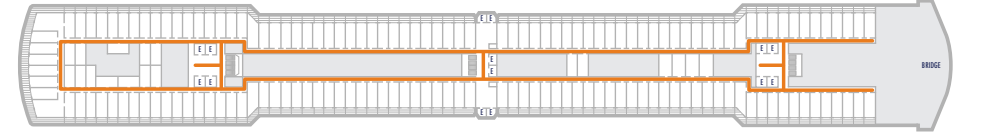

DECK 1—MAIN DECK

DECK 2—LOWER PROMENADE DECK

DECK 3—PROMENADE DECK

DECK 4—UPPER PROMENADE DECK

DECK 5—VERANDAH DECK

DECK 6—UPPER VERANDAH DECK

DECK 7—ROTTERDAM DECK

DECK 8—NAVIGATION DECK

DECK 9—LIDO DECK

DECK 10—PANORAMA DECK

DECK 11—OBSERVATION DECK

ACCESSIBILITY KEY

-  Accessible Restrooms
-  Wheelchair Accessible Routes
-  May require assistance with doors to access route

- Observation Deck
- Lido Deck
- Rotterdam Deck
- Verandah Deck
- Promenade Deck
- Main Deck
- Panorama Deck
- Navigation Deck
- Upper Verandah Deck
- Upper Promenade Deck
- Lower Promenade Deck