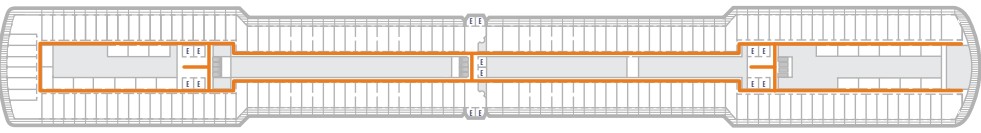

DECK 1—MAIN DECK

DECK 2—LOWER PROMENADE DECK

DECK 3—PROMENADE DECK

DECK 4—UPPER PROMENADE DECK

DECK 5—VERANDAH DECK

DECK 6—UPPER VERANDAH DECK

DECK 7—ROTTERDAM DECK

DECK 8—NAVIGATION DECK

DECK 9—LIDO DECK

DECK 10—PANORAMA DECK

DECK 11—OBSERVATION DECK

ACCESSIBILITY KEY

-  Accessible Restrooms
-  Wheelchair Accessible Routes
-  May require assistance with doors to access route

- Observation Deck
- Lido Deck
- Rotterdam Deck
- Verandah Deck
- Promenade Deck
- Main Deck
- Panorama Deck
- Navigation Deck
- Upper Verandah Deck
- Upper Promenade Deck
- Lower Promenade Deck