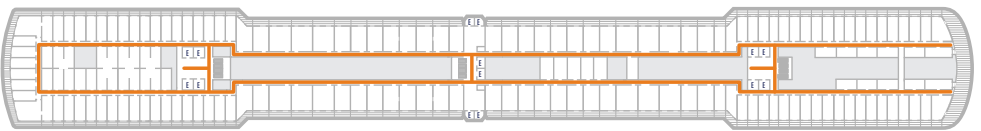

DECK 1—MAIN DECK

DECK 2—LOWER PROMENADE DECK

DECK 3—PROMENADE DECK

DECK 4—UPPER PROMENADE DECK

DECK 5—VERANDAH DECK

DECK 6—UPPER VERANDAH DECK

DECK 7—ROTTERDAM DECK

DECK 8—NAVIGATION DECK

DECK 9—LIDO DECK

DECK 10—PANORAMA DECK

DECK 11—OBSERVATION DECK

ACCESSIBILITY KEY

-  Accessible Restrooms
-  Wheelchair Accessible Routes
-  May require assistance with doors to access route

- Observation Deck
- Lido Deck
- Rotterdam Deck
- Verandah Deck
- Promenade Deck
- Main Deck
- Panorama Deck
- Navigation Deck
- Upper Verandah Deck
- Upper Promenade Deck
- Lower Promenade Deck