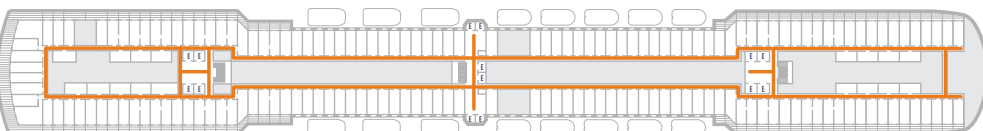

DECK 4—UPPER PROMENADE DECK