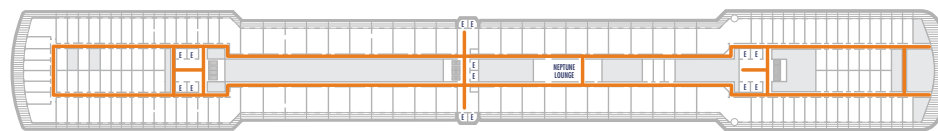

DECK 7—ROTTERDAM DECK