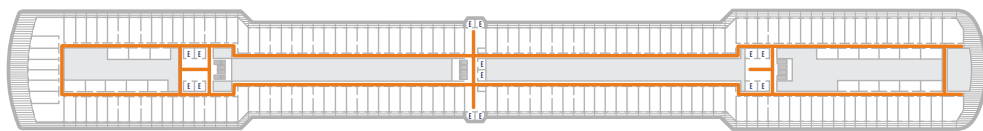

DECK 5—VERANDAH DECK