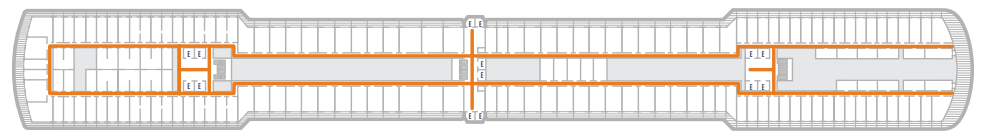

DECK 6—UPPER VERANDAH DECK