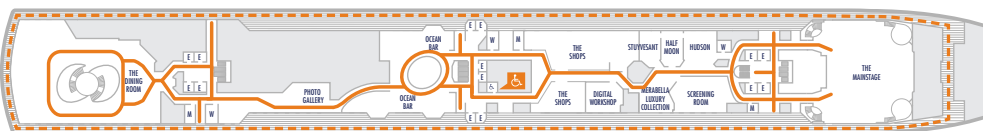

DECK 3—PROMENADE DECK