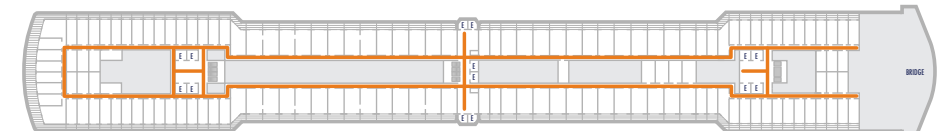

DECK 8—NAVIGATION DECK