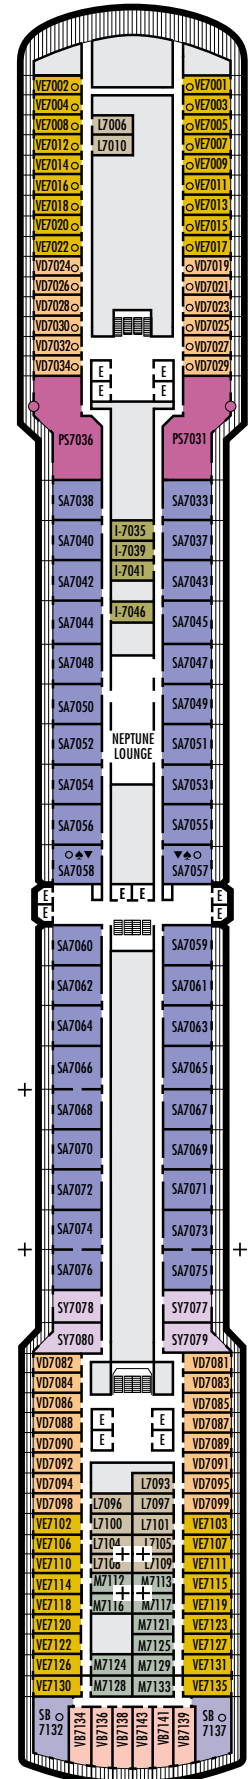

SA SB

Neptune Suites: 2 lower beds convertible to 1 king-size bed, bathroom with dual-sink vanity, full-size whirlpool bath & shower & additional shower stall, large sitting area, dressing room, private verandah, 1 sofa bed for 2 persons, floor-to-ceiling windows.
Approximately 506–590 sq. ft. including verandah.

SY

Signature Suites: 2 lower beds convertible to 1 queen-size bed, bathroom with dual-sink vanity, full-size whirlpool bath & shower & additional shower stall, large sitting area, private verandah, 1 sofa bed for 1 person, floor-to-ceiling windows.
Approximately 273–456 sq. ft. including verandah.

VERANDAH STATEROOMS

VB VD VE

Verandah: 2 lower beds convertible to 1 queen-size bed, bathtub & shower, sitting area, private verandah, floor-to-ceiling windows.
Approximately 213–379 sq. ft. including verandah.

INTERIOR STATEROOMS

I

Large: 2 lower beds convertible to 1 queen-size bed, shower.
Approximately 141–284 sq. ft.

L M

Standard: 2 lower beds convertible to 1 queen-size bed, shower.
Approximately 141–284 sq. ft.

Rotterdam Deck