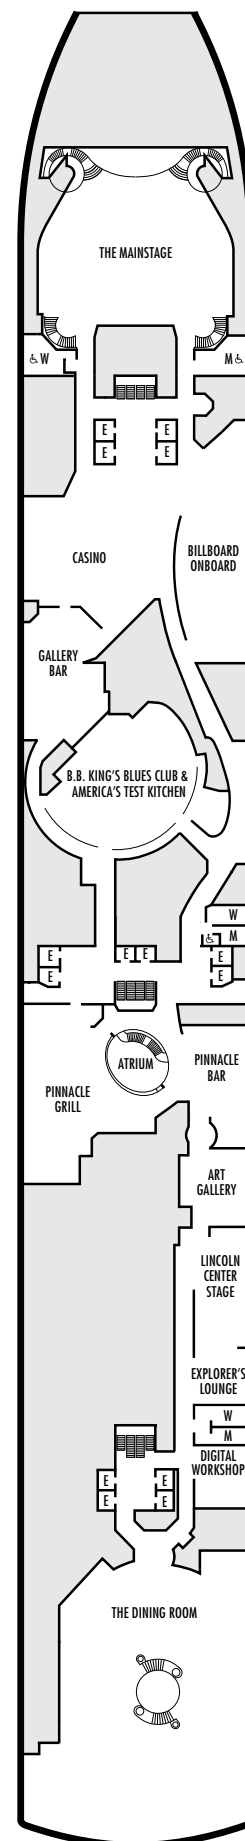

NIEUW AMSTERDAM

DECK PLANS & STATEROOMS

The deck plans are color-coded by category of stateroom, and the category letter precedes the stateroom number in each room. All staterooms are equipped with interactive LED television with On Demand movies, programming and multichannel music; mini-bar; mini-safe; data port; telephone.

Important Note: Not all staterooms within each category have the same furniture configuration and/or facilities. Appropriate symbols within the rooms on the deck plans describe differences from the stateroom descriptions below.

All information is subject to change.

STATEROOM SYMBOL LEGEND

- Quad (2 lower beds, 1 sofa bed, 1 upper)
- Triple (2 lower beds, 1 sofa bed)
- △ Partial sea view
- × Fully obstructed view
- + Connecting rooms
- Shower only
- ♠ Single sink vanity
- Staterooms have solid steel verandah railings instead of clear-view Plexiglas® railings

ACCESSIBILITY

STATEROOM SYMBOL LEGEND

- ♿ Staterooms I-8033, VB6002, VB6001, J1074, K1012 & K1011 are fully accessible, roll-in shower only
- ▼ Suites SA7058 & SA7057 are fully accessible with single side approach to the bed, bathtub and roll-in shower. Suites SY5002 & SY5001 are fully accessible with single side approach to the bed, roll-in shower only.
- ★ Staterooms VA8119, VA8116, VA8026, VA8025, V6052, V6049, V5140, V5135, V5054, V5051, VA4134, VA4131, H4092, H4089, VA4052, VA4051, D1100, D1099, C1082 & C1081 are ambulatory accessible, roll-in shower only

For more information regarding accessibility features on our ships please visit the [Accessible Cruising](#) section of our website.