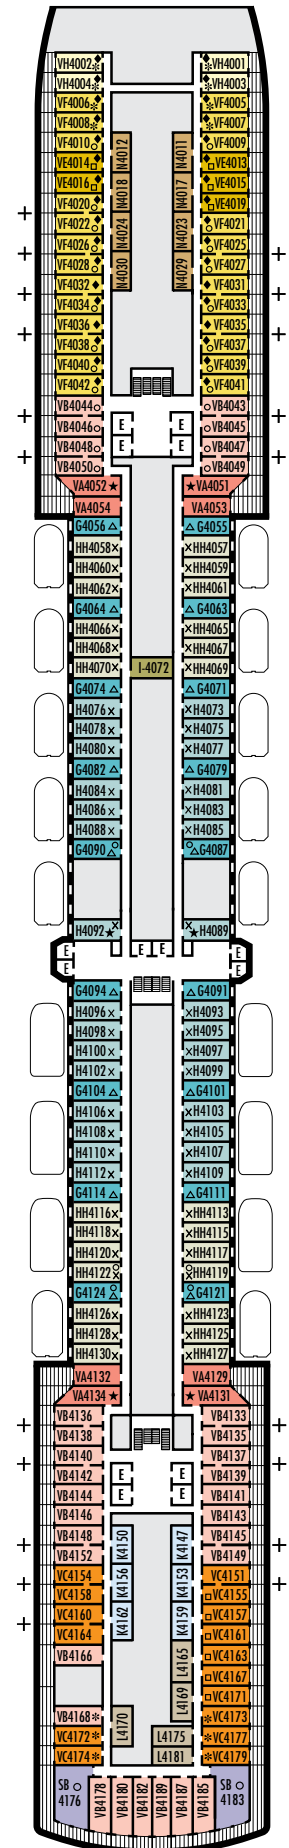

ACCESSIBILITY

STATEROOM SYMBOL LEGEND

- ♿ Staterooms I-8033, VB6002, VB6001, J1074, K1012 & K1011 are fully accessible, roll-in shower only
- ▼ Suites SA7058 & SA7057 are fully accessible with single side approach to the bed, bathtub and roll-in shower. Suites SY5002 & SY5001 are fully accessible with single side approach to the bed, roll-in shower only.
- ★ Staterooms VA8119, VA8116, VA8026, VA8025, V6052, V6049, V5140, V5135, V5054, V5051, VA4134, VA4131, H4092, H4089, VA4052, VA4051, D1100, D1099, C1082 & C1081 are ambulatory accessible, roll-in shower only

For more information regarding accessibility features on our ships please visit the [Accessible Cruising](#) section of our website.

OCEAN-VIEW STATEROOMS

■ C ■ D ■ DD ■ E ■ F

Large: 2 lower beds convertible to 1 queen-size bed, bathtub & shower.
Approximately 169–267 sq. ft.

INTERIOR STATEROOMS

I

Large: 2 lower beds convertible to 1 queen-size bed, shower. Approximately 141–284 sq. ft.

K

Large or Standard: 2 lower beds convertible to 1 queen-size bed, shower. Approximately 141–284 sq. ft.

L N

Standard: 2 lower beds convertible to 1 queen-size bed, shower. Approximately 141–284 sq. ft.

DECK 4—UPPER PROMENADE DECK Staterooms 4001–4189

Upper Promenade Deck

NIEUW AMSTERDAM

DECK PLANS & STATEROOMS