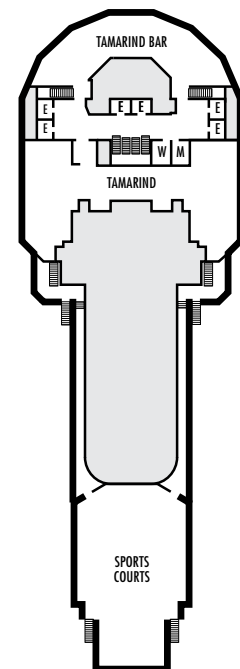

All information is subject to change.

STATEROOM SYMBOL LEGEND

- Quad (2 lower beds, 1 sofa bed, 1 upper)
- Triple (2 lower beds, 1 sofa bed)
- △ Partial sea view
- × Fully obstructed view
- + Connecting rooms
- Shower only
- ♠ Single sink vanity
- Staterooms have solid steel verandah railings instead of clear-view Plexiglas® railings

ACCESSIBILITY

STATEROOM SYMBOL LEGEND

- ♿ Staterooms I-8033, VB6002, VB6001, J1074, K1012 & K1011 are fully accessible, roll-in shower only
- ▼ Suites SA7058 & SA7057 are fully accessible with single side approach to the bed, bathtub and roll-in shower. Suites SY5002 & SY5001 are fully accessible with single side approach to the bed, roll-in shower only.
- ★ Staterooms VA8119, VA8116, VA8026, VA8025, V6052, V6049, V5140, V5135, V5054, V5051, VA4134, VA4131, H4092, H4089, VA4052, VA4051, D1100, D1099, C1082 & C1081 are ambulatory accessible, roll-in shower only

For more information regarding accessibility features on our ships please visit the [Accessible Cruising](#) section of our website.

VERANDAH SPA STATEROOMS

VQ

Verandah Spa: 2 lower beds convertible to 1 queen-size bed, bathtub & shower, sitting area, private verandah, floor-to-ceiling windows. VQ staterooms 11001–11010 have viewing balconies. Approximately 213–379 sq. ft. including verandah.

Panorama Deck