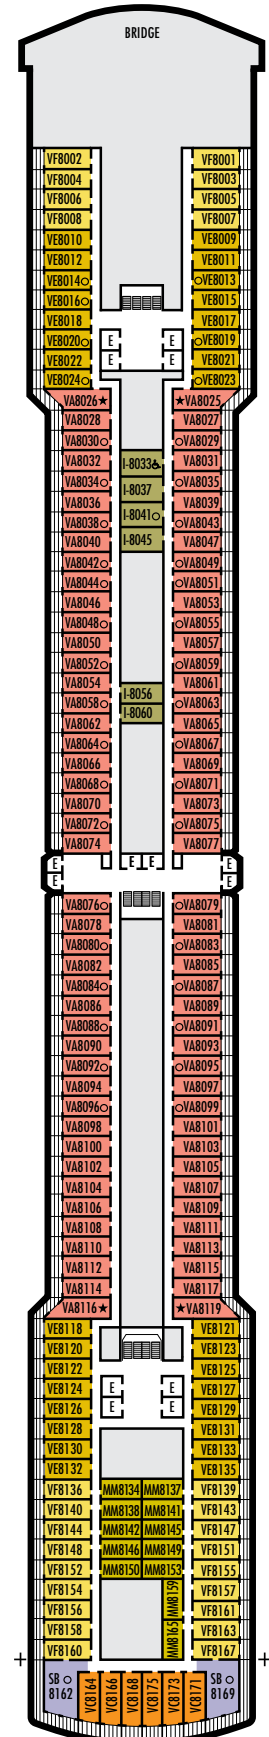

For more information regarding accessibility features on our ships please visit the [Accessible Cruising](#) section of our website.

VERANDAH SUITES

SB

Neptune Suites: 2 lower beds convertible to 1 king-size bed, bathroom with dual-sink vanity, full-size whirlpool bath & shower & additional shower stall, large sitting area, dressing room, private verandah, 1 sofa bed for 2 persons, floor-to-ceiling windows.
Approximately 506–590 sq. ft. including verandah.

VERANDAH STATEROOMS

VA VC VE VF

Verandah: 2 lower beds convertible to 1 queen-size bed, bathtub & shower, sitting area, private verandah, floor-to-ceiling windows.
Approximately 213–379 sq. ft. including verandah.

INTERIOR STATEROOMS

I

Large: 2 lower beds convertible to 1 queen-size bed, shower.
Approximately 141–284 sq. ft.

MM

Standard: 2 lower beds convertible to 1 queen-size bed, shower.
Approximately 141–284 sq. ft.

Navigation Deck