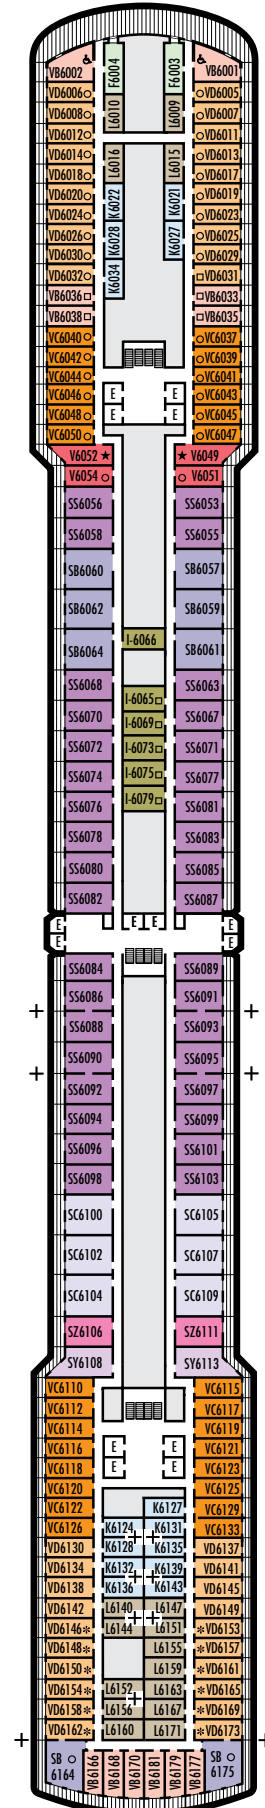

ACCESSIBILITY

STATEROOM SYMBOL LEGEND

- ♿ Staterooms I-8033, VB6002, VB6001, J1074, K1012 & K1011 are fully accessible, roll-in shower only
- ▼ Suites SA7058 & SA7057 are fully accessible with single side approach to the bed, bathtub and roll-in shower. Suites SY5002 & SY5001 are fully accessible with single side approach to the bed, roll-in shower only.
- ★ Staterooms VA8119, VA8116, VA8026, VA8025, V6052, V6049, V5140, V5135, V5054, V5051, VA4134, VA4131, H4092, H4089, VA4052, VA4051, D1100, D1099, C1082 & C1081 are ambulatory accessible, roll-in shower only

ACCESSIBILITY

STATEROOM SYMBOL LEGEND

- ♿ Staterooms I-8033, VB6002, VB6001, J1074, K1012 & K1011 are fully accessible, roll-in shower only
- ▼ Suites SA7058 & SA7057 are fully accessible with single side approach to the bed, bathtub and roll-in shower. Suites SY5002 & SY5001 are fully accessible with single side approach to the bed, roll-in shower only.
- ★ Staterooms VA8119, VA8116, VA8026, VA8025, V6052, V6049, V5140, V5135, V5054, V5051, VA4134, VA4131, H4092, H4089, VA4052, VA4051, D1100, D1099, C1082 & C1081 are ambulatory accessible, roll-in shower only.

INTERIOR STATEROOMS

I

Large: 2 lower beds convertible to 1 queen-size bed, shower. Approximately 141–284 sq. ft.

K

Large or Standard: 2 lower beds convertible to 1 queen-size bed, shower. Approximately 141–284 sq. ft.

■ K

Large or Standard: 2 lower beds convertible to 1 queen-size bed, shower. Approximately 141–284 sq. ft.

■ L

Standard: 2 lower beds convertible to 1 queen-size bed, shower. Approximately 141–284 sq. ft.