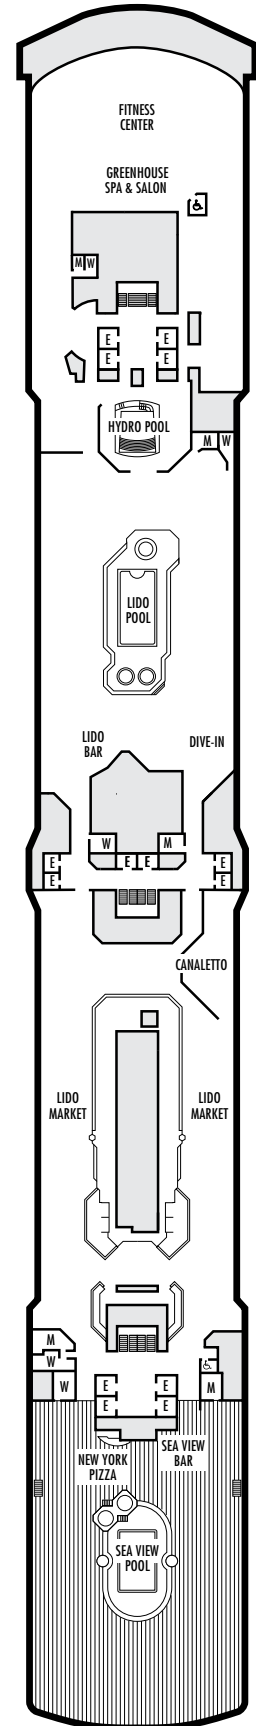

NIEUW AMSTERDAM

DECK PLANS & STATEROOMS

The deck plans are color-coded by category of stateroom, and the category letter precedes the stateroom number in each room. All staterooms are equipped with interactive LED television with On Demand movies, programming and multichannel music; mini-bar; mini-safe; data port; telephone.

Important Note: Not all staterooms within each category have the same furniture configuration and/or facilities. Appropriate symbols within the rooms on the deck plans describe differences from the stateroom descriptions below.

All information is subject to change.

STATEROOM SYMBOL LEGEND

- Quad (2 lower beds, 1 sofa bed, 1 upper)
- Triple (2 lower beds, 1 sofa bed)
- △ Partial sea view
- × Fully obstructed view
- + Connecting rooms
- Shower only
- ♣ Single sink vanity
- Staterooms have solid steel verandah railings instead of clear-view Plexiglas® railings

ACCESSIBILITY STATEROOM SYMBOL LEGEND

- ♿ Staterooms I-8033, VB6002, VB6001, J1074, K1012 & K1011 are fully accessible, roll-in shower only
- ▼ Suites SA7058 & SA7057 are fully accessible with single side approach to the bed, bathtub and roll-in shower. Suites SY5002 & SY5001 are fully accessible with single side approach to the bed, roll-in shower only.
- ★ Staterooms VA8119, VA8116, VA8026, VA8025, V6052, V6049, V5140, V5135, V5054, V5051, VA4134, VA4131, H4092, H4089, VA4052, VA4051, D1100, D1099, C1082 & C1081 are ambulatory accessible, roll-in shower only

For more information regarding accessibility features on our ships please visit the [Accessible Cruising](#) section of our website.

Lido Deck