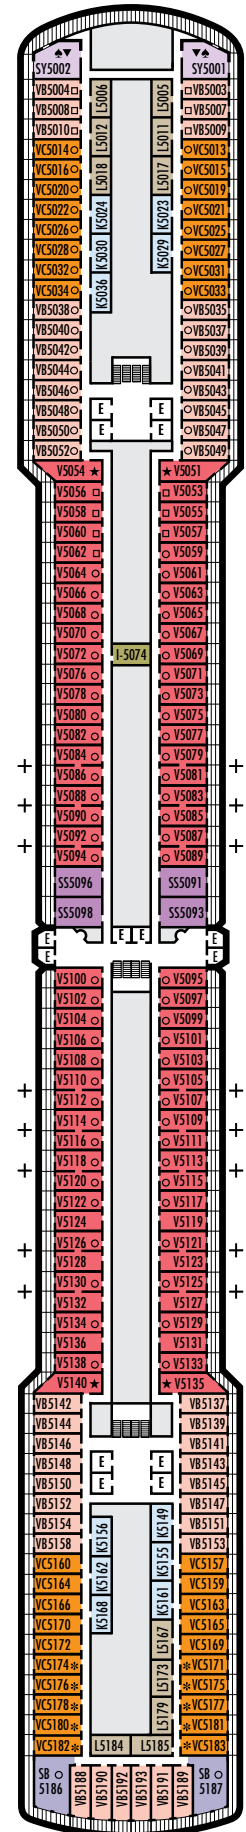

For more information regarding accessibility features on our ships please visit the [Accessible Cruising](#) section of our website.

VERANDAH SUITES

SB

Neptune Suites: 2 lower beds convertible to 1 king-size bed, bathroom with dual-sink vanity, full-size whirlpool bath & shower & additional shower stall, large sitting area, dressing room, private verandah, 1 sofa bed for 2 persons, floor-to-ceiling windows. Approximately 506–590 sq. ft. including verandah.

SS SY

Signature Suites: 2 lower beds convertible to 1 queen-size bed, bathroom with dual-sink vanity, full-size whirlpool bath & shower & additional shower stall, large sitting area, private verandah, 1 sofa bed for 1 person, floor-to-ceiling windows. Approximately 273–456 sq. ft. including verandah.

VERANDAH STATEROOMS

V VB VC

Verandah: 2 lower beds convertible to 1 queen-size bed, bathtub & shower, sitting area, private verandah, floor-to-ceiling windows. Approximately 213–379 sq. ft. including verandah.

INTERIOR STATEROOMS

I

Large: 2 lower beds convertible to 1 queen-size bed, shower. Approximately 141–284 sq. ft.

K

Large or Standard: 2 lower beds convertible to 1 queen-size bed, shower. Approximately 141–284 sq. ft.

L

Standard: 2 lower beds convertible to 1 queen-size bed, shower. Approximately 141–284 sq. ft.

Verandah Deck