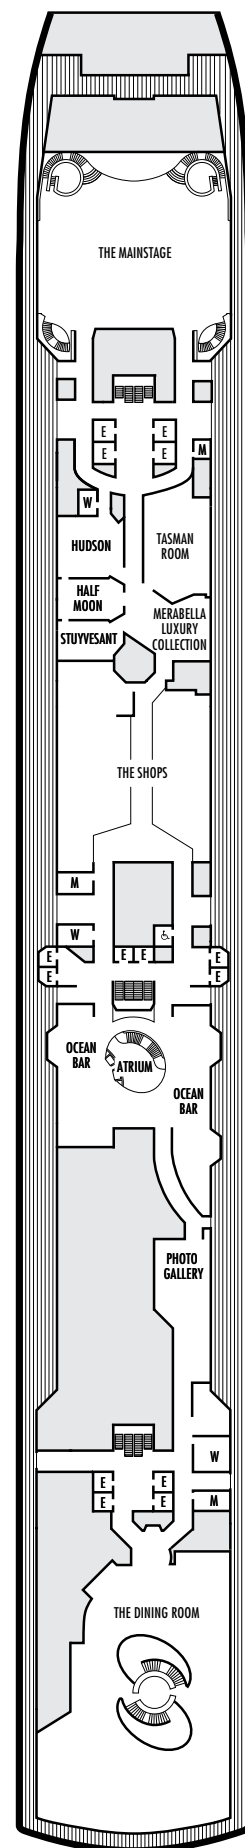

NIEUW AMSTERDAM

DECK PLANS & STATEROOMS

The deck plans are color-coded by category of stateroom, and the category letter precedes the stateroom number in each room. All staterooms are equipped with interactive LED television with On Demand movies, programming and multichannel music; mini-bar; mini-safe; data port; telephone.

Important Note: Not all staterooms within each category have the same furniture configuration and/or facilities. Appropriate symbols within the rooms on the deck plans describe differences from the stateroom descriptions below.

All information is subject to change.

STATEROOM SYMBOL LEGEND

- Quad (2 lower beds, 1 sofa bed, 1 upper)
- Triple (2 lower beds, 1 sofa bed)
- △ Partial sea view
- × Fully obstructed view
- + Connecting rooms
- Shower only
- ♠ Single sink vanity
- Staterooms have solid steel verandah railings instead of clear-view Plexiglas® railings

ACCESSIBILITY

STATEROOM SYMBOL LEGEND

- ♿ Staterooms I-8033, VB6002, VB6001, J1074, K1012 & K1011 are fully accessible, roll-in shower only
- ▼ Suites SA7058 & SA7057 are fully accessible with single side approach to the bed, bathtub and roll-in shower. Suites SY5002 & SY5001 are fully accessible with single side approach to the bed, roll-in shower only.
- ★ Staterooms VA8119, VA8116, VA8026, VA8025, V6052, V6049, V5140, V5135, V5054, V5051, VA4134, VA4131, H4092, H4089, VA4052, VA4051, D1100, D1099, C1082 & C1081 are ambulatory accessible, roll-in shower only.

For more information regarding accessibility features on our ships please visit the [Accessible Cruising](#) section of our website.

Promenade Deck