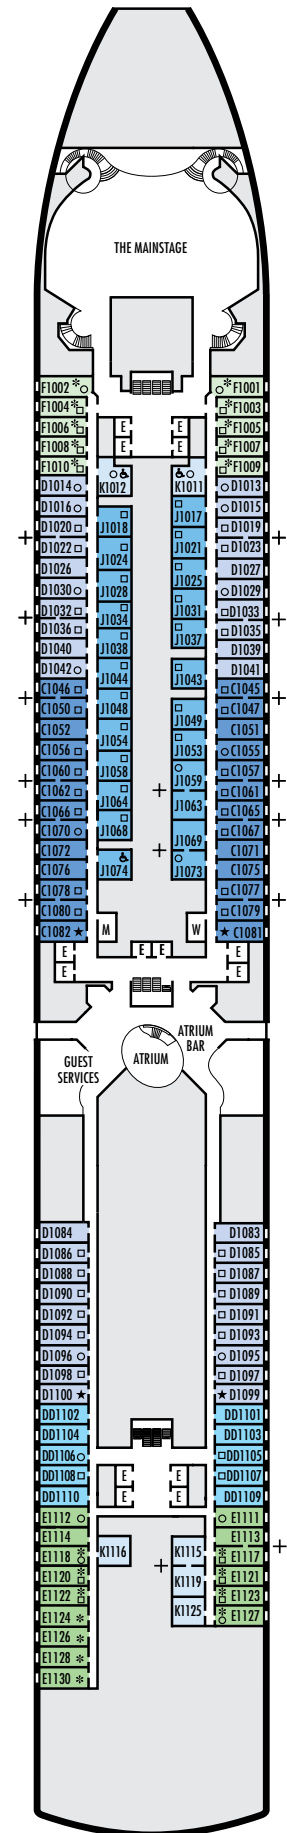

All information is subject to change.

STATEROOM SYMBOL LEGEND

- Quad (2 lower beds, 1 sofa bed, 1 upper)
- Triple (2 lower beds, 1 sofa bed)
- △ Partial sea view
- × Fully obstructed view
- + Connecting rooms
- * Shower only
- ♠ Single sink vanity
- ◆ Staterooms have solid steel verandah railings instead of clear-view Plexiglas® railings

ACCESSIBILITY

STATEROOM SYMBOL LEGEND

- ♿ Staterooms I-8033, VB6002, VB6001, J1074, K1012 & K1011 are fully accessible, roll-in shower only
- ▼ Suites SA7058 & SA7057 are fully accessible with single side approach to the bed, bathtub and roll-in shower. Suites SY5002 & SY5001 are fully accessible with single side approach to the bed, roll-in shower only.
- ★ Staterooms VA8119, VA8116, VA8026, VA8025, V6052, V6049, V5140, V5135, V5054, V5051, VA4134, VA4131, H4092, H4089, VA4052, VA4051, D1100, D1099, C1082 & C1081 are ambulatory accessible, roll-in shower only

For more information regarding accessibility features on our ships please visit the [Accessible Cruising](#) section of our website.

OCEAN-VIEW STATEROOMS

■ C ■ D ■ DD ■ E ■ F

Large: 2 lower beds convertible to 1 queen-size bed, bathtub & shower.
Approximately 169–267 sq. ft.

INTERIOR STATEROOMS

■ J ■ K

Large or Standard: 2 lower beds convertible to 1 queen-size bed, shower.
Approximately 141–284 sq. ft.

Main Deck

NIEUW AMSTERDAM

DECK PLANS & STATEROOMS

The deck plans are color-coded by category of stateroom, and the category letter precedes the stateroom number in each room. All staterooms are equipped with interactive LED television with On Demand movies, programming and multichannel music; mini-bar; mini-safe; data port; telephone.