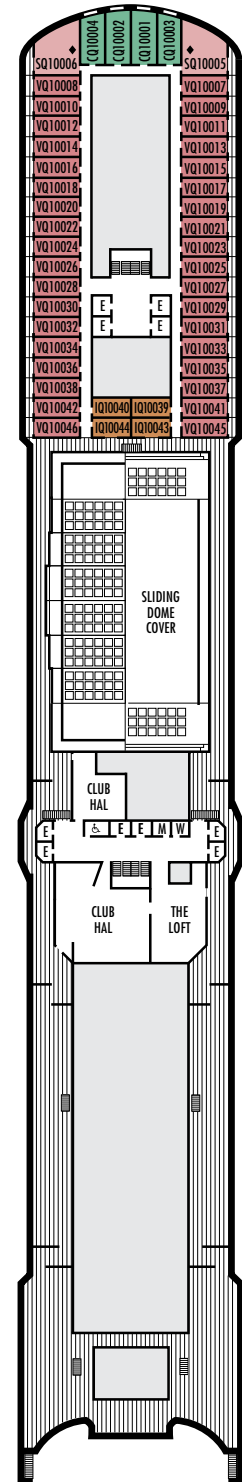

For more information regarding accessibility features on our ships please visit the [Accessible Cruising](#) section of our website.

VERANDAH SPA SUITES

■ SQ

Neptune Spa Suites: 2 lower beds convertible to 1 king-size bed, bathroom with dual-sink vanity, full-size whirlpool bath & shower & additional shower stall, large sitting area, dressing room, private verandah, 1 sofa bed for 2 persons, floor-to-ceiling windows. Approximately 506–590 sq. ft. including verandah.

VERANDAH SPA STATEROOMS

■ VQ

Verandah Spa: 2 lower beds convertible to 1 queen-size bed, bathtub & shower, sitting area, private verandah, floor-to-ceiling windows. Approximately 213–379 sq. ft. including verandah.

OCEAN-VIEW SPA STATEROOMS

■ CQ

Large Ocean-view Spa: 2 lower beds convertible to 1 queen-size bed, bathtub & shower. Approximately 169–267 sq. ft.

INTERIOR SPA STATEROOMS

■ IQ

Large Interior Spa: 2 lower beds convertible to 1 queen-size bed, shower. Staterooms IQ10043 and IQ10044 have fully obstructed views. Approximately 141–284 sq. ft.

Panorama Deck