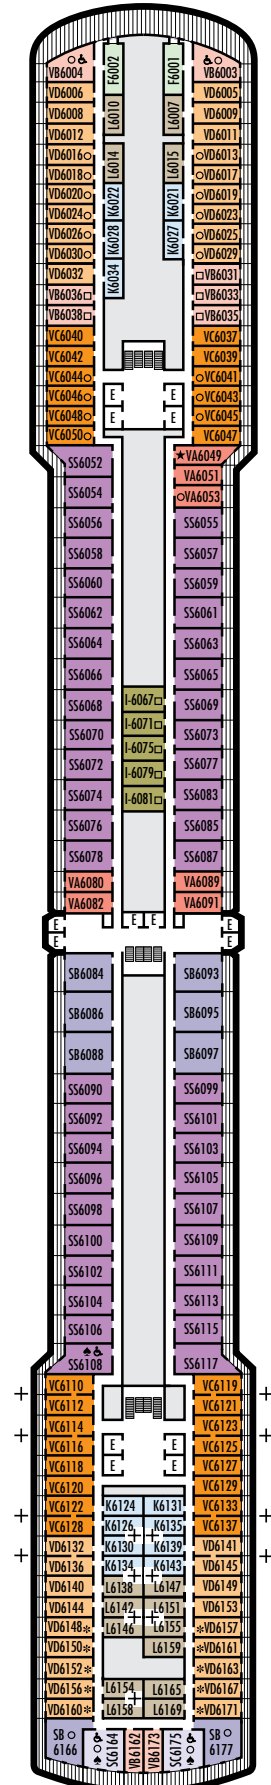

For more information regarding accessibility features on our ships please visit the [Accessible Cruising](#) section of our website.

VERANDAH SUITES

■ SB ■ SC

Neptune Suites: 2 lower beds convertible to 1 king-size bed, bathroom with dual sink vanity, full-size whirlpool bath & shower & additional shower stall, large sitting area, dressing room, private verandah, 1 sofa bed for 2 persons, floor-to-ceiling windows.
Approximately 500–712 sq. ft. including verandah.

■ SS

Signature Suites: 2 lower beds convertible to 1 queen-size bed, bathroom with dual sink vanity, full-size whirlpool bath & shower & additional shower stall, large sitting area, private verandah, 1 sofa bed for 1 person, floor-to-ceiling windows.
Approximately 372–384 sq. ft. including verandah.

VERANDAH STATEROOMS

■ VA ■ VB ■ VC ■ VD

Verandah: 2 lower beds convertible to 1 queen-size bed, bathtub & shower, sitting area, private verandah, floor-to-ceiling windows.
Approximately 213–359 sq. ft. including verandah.

OCEAN-VIEW STATEROOMS

■ F

Large: 2 lower beds convertible to 1 queen-size bed, bathtub & shower.
Approximately 174–180 sq. ft.

INTERIOR STATEROOMS

■ I ■ K

Large or Standard: 2 lower beds convertible to 1 queen-size bed, shower.
Approximately 151–233 sq. ft.

■ L

Standard: 2 lower beds convertible to 1 queen-size bed, shower.
Approximately 151–233 sq. ft.

Upper Verandah Deck