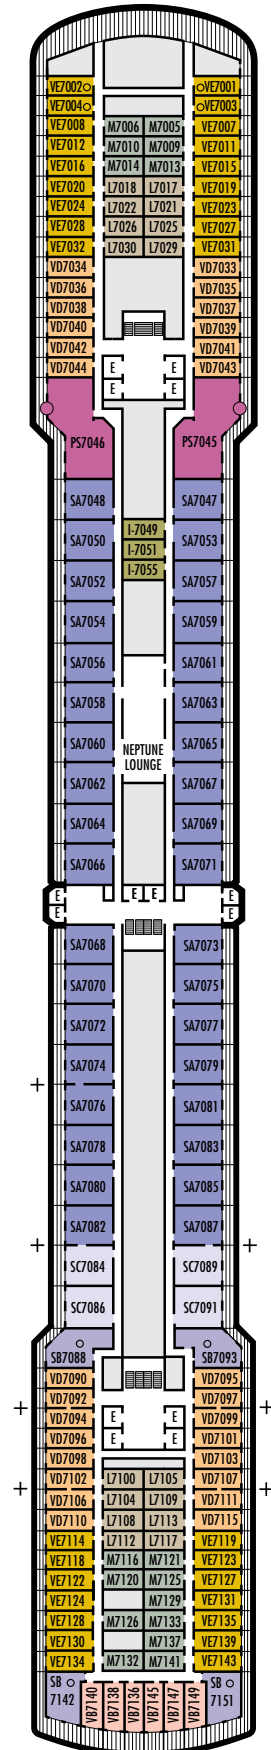

OOSTERDAM

DECK PLANS & STATEROOMS

The deck plans are color-coded by category of stateroom, and the category letter precedes the stateroom number in each room. All staterooms are equipped with interactive LED television with On Demand movies, programming and multichannel music; mini-bar; mini-safe; data port; telephone.

Important Note: Not all staterooms within each category have the same furniture configuration and/or facilities. Appropriate symbols within the rooms on the deck plans describe differences from the stateroom descriptions below.

All information is subject to change.

STATEROOM SYMBOL LEGEND

- Quad (2 lower beds, 1 sofa bed, 1 upper)
- Triple (2 lower beds, 1 sofa bed)
- △ Partial sea view
- × Fully obstructed view
- + Connecting rooms
- Shower only
- ♣ Single sink vanity
- Staterooms have solid steel verandah railings instead of clear-view Plexiglas® railings

ACCESSIBILITY STATEROOM SYMBOL LEGEND

- ♿ Suites SC6175 & SC6164 are fully accessible, bathtub and roll-in shower. Suite SS6108 and staterooms I-8037, VB6004, VB6003, D1100, C1082, C1081, J1074, K1012 & K1011 are fully accessible, roll-in shower only.
- ▼ Suites SY8068, SY5002 & SY5001 are fully accessible with single side approach to the bed, bathtub and roll-in shower
- ★ Staterooms VA8032, VA8031, VA6049, VA5140, VA5137, VA5054, VA5051, VA4132, VA4131, H4090, H4089, VA4052 & VA4051 are ambulatory accessible, roll-in shower only

For more information regarding accessibility features on our ships please visit the [Accessible Cruising](#) section of our website.

VERANDAH SUITES

PS