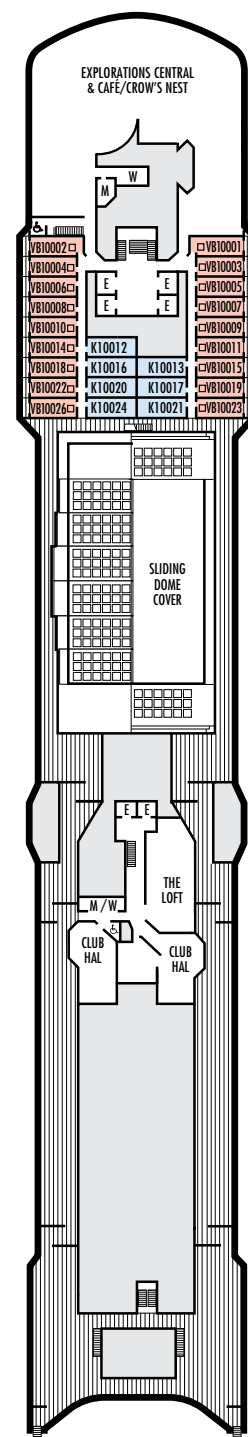

All information is subject to change.

STATEROOM SYMBOL LEGEND

- Quad (2 lower beds, 1 sofa bed, 1 upper)
- Triple (2 lower beds, 1 sofa bed)
- △ Partial sea view
- × Fully obstructed view
- + Connecting rooms
- Shower only
- ♣ Single sink vanity
- Staterooms have solid steel verandah railings instead of clear-view Plexiglas® railings

ACCESSIBILITY STATEROOM SYMBOL LEGEND

- ♿ Suites SC6175 & SC6164 are fully accessible, bathtub and roll-in shower. Suite SS6108 and staterooms I-8037, VB6004, VB6003, D1100, C1082, C1081, J1074, K1012 & K1011 are fully accessible, roll-in shower only.
- ▼ Suites SY8068, SY5002 & SY5001 are fully accessible with single side approach to the bed, bathtub and roll-in shower
- ★ Staterooms VA8032, VA8031, VA6049, VA5140, VA5137, VA5054, VA5051, VA4132, VA4131, H4090, H4089, VA4052 & VA4051 are ambulatory accessible, roll-in shower only

For more information regarding accessibility features on our ships please visit the [Accessible Cruising](#) section of our website.

VERANDAH STATEROOMS

VB

Verandah: 2 lower beds convertible to 1 queen-size bed, bathtub & shower, sitting area, private verandah, floor-to-ceiling windows. Approximately 212–359 sq. ft including verandah.

INTERIOR STATEROOMS

K

Large or Standard: 2 lower beds convertible to 1 queen-size bed, shower. Approximately 151–233 sq. ft.

Observation Deck