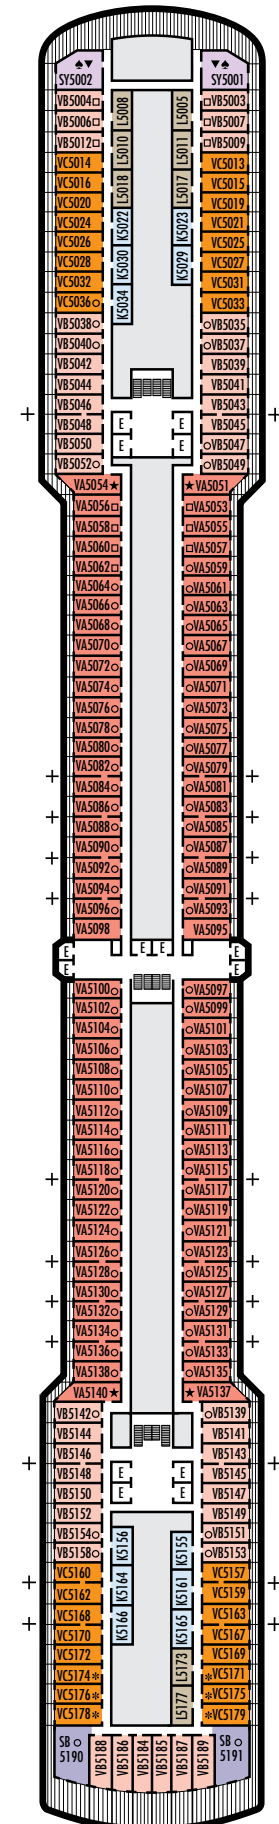

For more information regarding accessibility features on our ships please visit the [Accessible Cruising](#) section of our website.

VERANDAH SUITES

SB

Neptune Suites: 2 lower beds convertible to 1 king-size bed, bathroom with dual sink vanity, full-size whirlpool bath & shower & additional shower stall, large sitting area, dressing room, private verandah, 1 sofa bed for 2 persons, floor-to-ceiling windows. Approximately 500–712 sq. ft. including verandah.

SY

Signature Suites: 2 lower beds convertible to 1 queen-size bed, bathroom with dual sink vanity, full-size whirlpool bath & shower & additional shower stall, large sitting area, private verandah, 1 sofa bed for 1 person, floor-to-ceiling windows. Approximately 372–384 sq. ft. including verandah.

VERANDAH STATEROOMS

VA VB VC

Verandah: 2 lower beds convertible to 1 queen-size bed, bathtub & shower, sitting area, private verandah, floor-to-ceiling windows. Approximately 212–359 sq. ft. including verandah.

INTERIOR STATEROOMS

K

Large or Standard: 2 lower beds convertible to 1 queen-size bed, shower. Approximately 151–233 sq. ft.

L

Standard: 2 lower beds convertible to 1 queen-size bed, shower. Approximately 151–233 sq. ft.

Verandah Deck