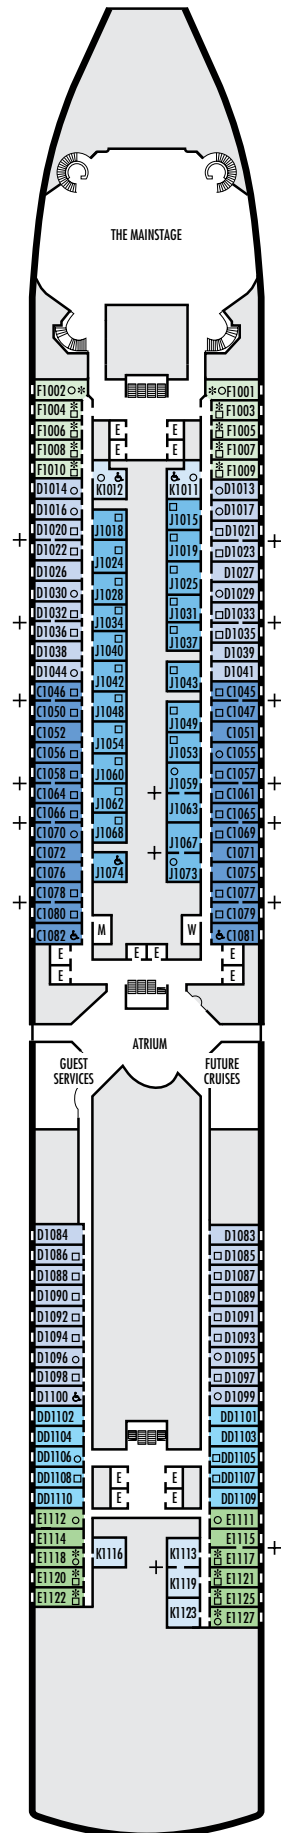

All information is subject to change.

STATEROOM SYMBOL LEGEND

- Quad (2 lower beds, 1 sofa bed, 1 upper)
- Triple (2 lower beds, 1 sofa bed)
- △ Partial sea view
- × Fully obstructed view
- + Connecting rooms
- Shower only
- ♣ Single sink vanity
- Staterooms have solid steel verandah railings instead of clear-view Plexiglas® railings

ACCESSIBILITY STATEROOM SYMBOL LEGEND

- ♿ Suites SC6175 & SC6164 are fully accessible, bathtub and roll-in shower. Suite SS6108 and staterooms I-8037, VB6004, VB6003, D1100, C1082, C1081, J1074, K1012 & K1011 are fully accessible, roll-in shower only.
- ▼ Suites SY8068, SY5002 & SY5001 are fully accessible with single side approach to the bed, bathtub and roll-in shower
- ★ Staterooms VA8032, VA8031, VA6049, VA5140, VA5137, VA5054, VA5051, VA4132, VA4131, H4090, H4089, VA4052 & VA4051 are ambulatory accessible, roll-in shower only

For more information regarding accessibility features on our ships please visit the [Accessible Cruising](#) section of our website.

OCEAN-VIEW STATEROOMS

C **D** **DD** **E** **F**
Large: 2 lower beds convertible to 1 queen-size bed, bathtub & shower.
Approximately 174–180 sq. ft.

INTERIOR STATEROOMS

J
Large: 2 lower beds convertible to 1 queen-size bed, shower.
Approximately 151–233 sq. ft.

K
Large or Standard: 2 lower beds convertible to 1 queen-size bed, shower.
Approximately 151–233 sq. ft.

DECK 1—MAIN DECK Staterooms 1001–1127

Main Deck