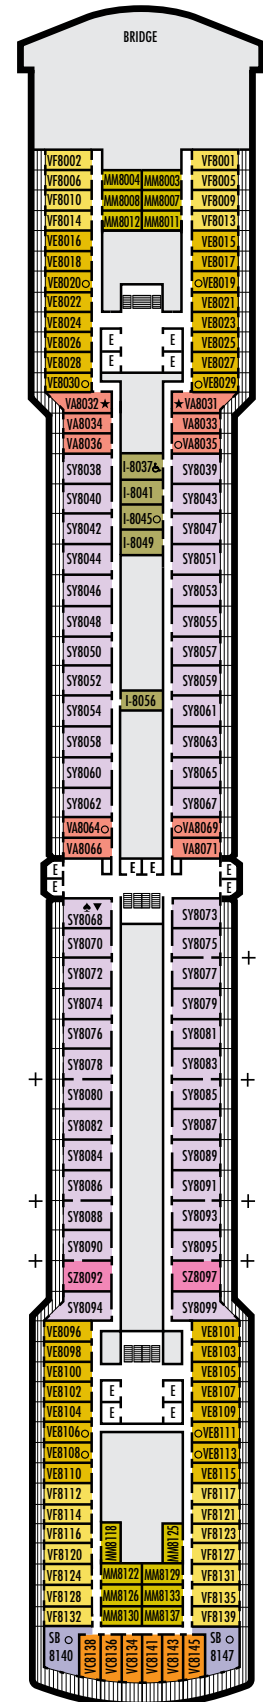

For more information regarding accessibility features on our ships please visit the [Accessible Cruising](#) section of our website.

VERANDAH SUITES

SB

Neptune Suites: 2 lower beds convertible to 1 king-size bed, bathroom with dual sink vanity, full-size whirlpool bath & shower & additional shower stall, large sitting area, dressing room, private verandah, 1 sofa bed for 2 persons, floor-to-ceiling windows.
Approximately 500–712 sq. ft. including verandah.

SY SZ

Signature Suites: 2 lower beds convertible to 1 queen-size bed, bathroom with dual sink vanity, full-size whirlpool bath & shower & additional shower stall, large sitting area, private verandah, 1 sofa bed for 1 person, floor-to-ceiling windows.
Approximately 372–384 sq. ft. including verandah.

VERANDAH STATEROOMS

VA VC VE VF

Verandah: 2 lower beds convertible to 1 queen-size bed, bathtub & shower, sitting area, private verandah, floor-to-ceiling windows.
Approximately 212–359 sq. ft. including verandah.

INTERIOR STATEROOMS

I MM

Large or Standard: 2 lower beds convertible to 1 queen-size bed, shower.
Approximately 151–233 sq. ft.

Navigation Deck