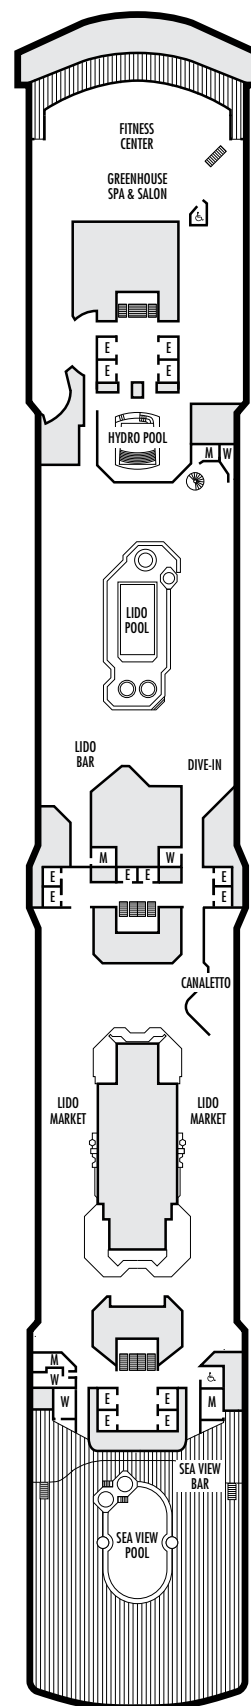

OOSTERDAM

DECK PLANS & STATEROOMS

The deck plans are color-coded by category of stateroom, and the category letter precedes the stateroom number in each room. All staterooms are equipped with interactive LED television with On Demand movies, programming and multichannel music; mini-bar; mini-safe; data port; telephone.

Important Note: Not all staterooms within each category have the same furniture configuration and/or facilities. Appropriate symbols within the rooms on the deck plans describe differences from the stateroom descriptions below.

All information is subject to change.

STATEROOM SYMBOL LEGEND

- Quad (2 lower beds, 1 sofa bed, 1 upper)
- Triple (2 lower beds, 1 sofa bed)
- △ Partial sea view
- × Fully obstructed view
- + Connecting rooms
- Shower only
- ♣ Single sink vanity
- Staterooms have solid steel verandah railings instead of clear-view Plexiglas® railings

ACCESSIBILITY

STATEROOM SYMBOL LEGEND

- ♿ Suites SC6175 & SC6164 are fully accessible, bathtub and roll-in shower. Suite SS6108 and staterooms I-8037, VB6004, VB6003, D1100, C1082, C1081, J1074, K1012 & K1011 are fully accessible, roll-in shower only.
- ▼ Suites SY8068, SY5002 & SY5001 are fully accessible with single side approach to the bed, bathtub and roll-in shower
- ★ Staterooms VA8032, VA8031, VA6049, VA5140, VA5137, VA5054, VA5051, VA4132, VA4131, H4090, H4089, VA4052 & VA4051 are ambulatory accessible, roll-in shower only

For more information regarding accessibility features on our ships please visit the [Accessible Cruising](#) section of our website.

Lido Deck