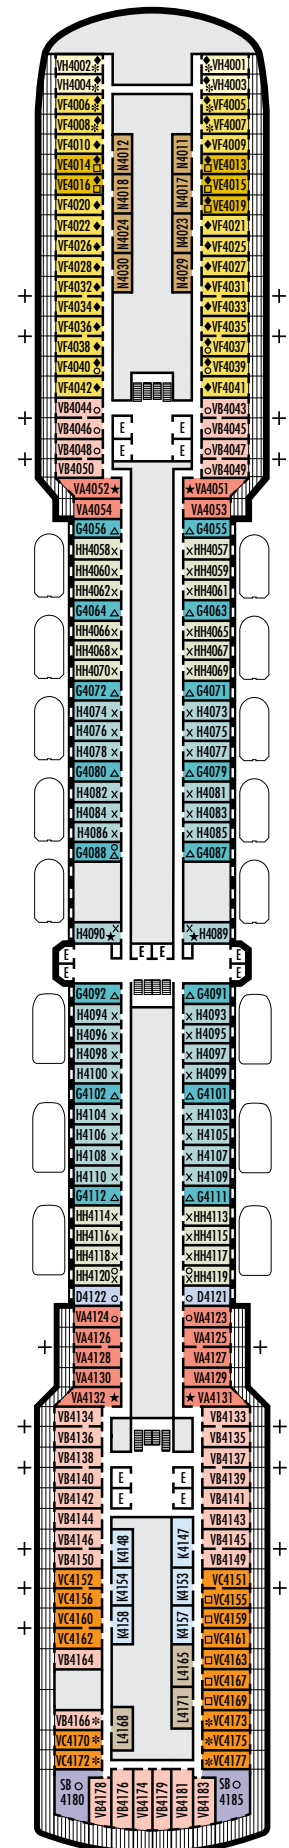

For more information regarding accessibility features on our ships please visit the [Accessible Cruising](#) section of our website.

VERANDAH SUITES

SB

Neptune Suites: 2 lower beds convertible to 1 king-size bed, bathroom with dual sink vanity, full-size whirlpool bath & shower & additional shower stall, large sitting area, dressing room, private verandah, 1 sofa bed for 2 persons, floor-to-ceiling windows. Approximately 500–712 sq. ft. including verandah.

VERANDAH STATEROOMS

VA VB VC VE VF VH

Verandah: 2 lower beds convertible to 1 queen-size bed, bathtub & shower, sitting area, private verandah, floor-to-ceiling windows. Approximately 212–359 sq. ft. including verandah.

OCEAN-VIEW STATEROOMS

D

Large: 2 lower beds convertible to 1 queen-size bed, bathtub & shower. Approximately 174–180 sq. ft.

G H HH

Large: 2 lower beds convertible to 1 queen-size bed, bathtub & shower. All G-category staterooms have partial sea views. All H- & HH-category staterooms have fully obstructed views. Approximately 174–180 sq. ft.

INTERIOR STATEROOMS

K

Large or Standard: 2 lower beds convertible to 1 queen-size bed, shower. Approximately 151–233 sq. ft.

L N

Standard: 2 lower beds convertible to 1 queen-size bed, shower. Approximately 151–233 sq. ft.

Upper Promenade Deck