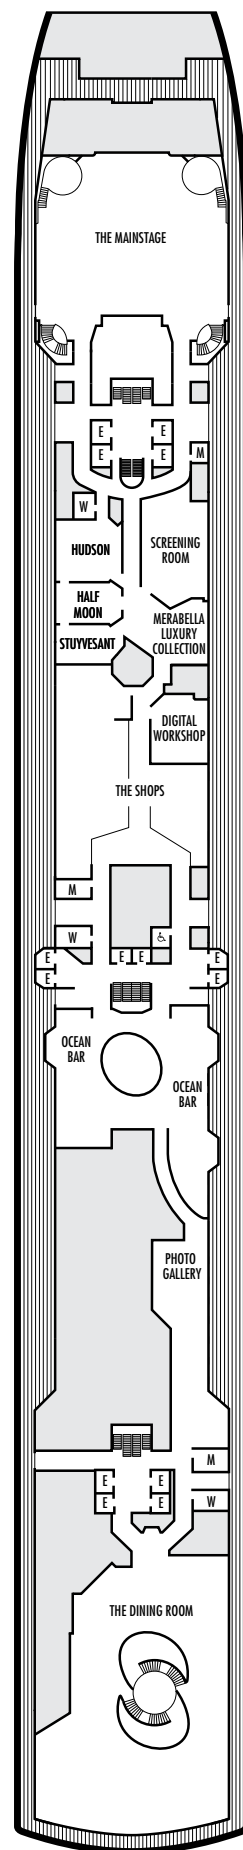

OOSTERDAM

DECK PLANS & STATEROOMS

The deck plans are color-coded by category of stateroom, and the category letter precedes the stateroom number in each room. All staterooms are equipped with interactive LED television with On Demand movies, programming and multichannel music; mini-bar; mini-safe; data port; telephone.

Important Note: Not all staterooms within each category have the same furniture configuration and/or facilities. Appropriate symbols within the rooms on the deck plans describe differences from the stateroom descriptions below.

All information is subject to change.

STATEROOM SYMBOL LEGEND

- Quad (2 lower beds, 1 sofa bed, 1 upper)
- Triple (2 lower beds, 1 sofa bed)
- △ Partial sea view
- × Fully obstructed view
- + Connecting rooms
- Shower only
- ♣ Single sink vanity
- Staterooms have solid steel verandah railings instead of clear-view Plexiglas® railings

ACCESSIBILITY

STATEROOM SYMBOL LEGEND

- ♿ Suites SC6175 & SC6164 are fully accessible, bathtub and roll-in shower. Suite SS6108 and staterooms I-8037, VB6004, VB6003, D1100, C1082, C1081, J1074, K1012 & K1011 are fully accessible, roll-in shower only.
- ▼ Suites SY8068, SY5002 & SY5001 are fully accessible with single side approach to the bed, bathtub and roll-in shower
- ★ Staterooms VA8032, VA8031, VA6049, VA5140, VA5137, VA5054, VA5051, VA4132, VA4131, H4090, H4089, VA4052 & VA4051 are ambulatory accessible, roll-in shower only

For more information regarding accessibility features on our ships please visit the [Accessible Cruising](#) section of our website.

Promenade Deck