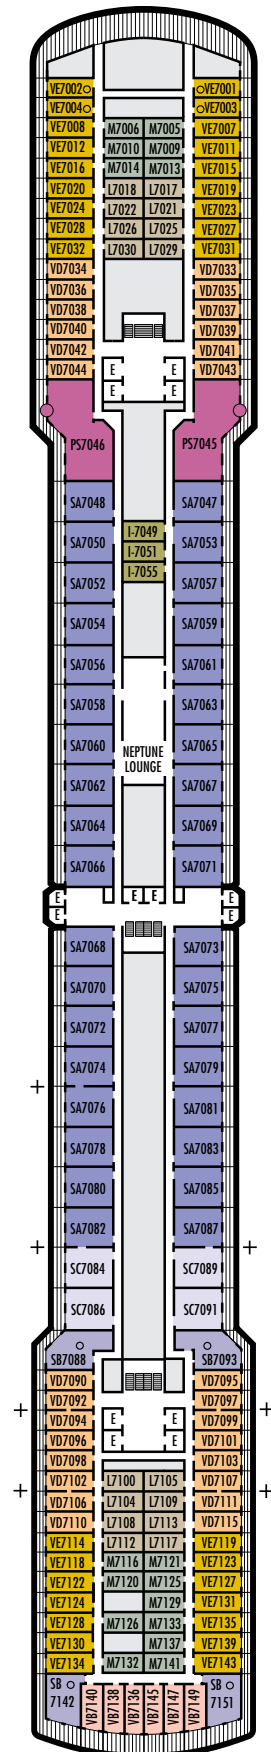

ZUIDERDAM

DECK PLANS & STATEROOMS

The deck plans are color-coded by category of stateroom, and the category letter precedes the stateroom number in each room. All staterooms are equipped with interactive LED television with On Demand movies, programming and multichannel music; mini-bar; mini-safe; data port; telephone.

Important Note: Not all staterooms within each category have the same furniture configuration and/or facilities. Appropriate symbols within the rooms on the deck plans describe differences from the stateroom descriptions below.

All information is subject to change.

STATEROOM SYMBOL LEGEND

- Quad (2 lower beds, 1 sofa bed, 1 upper)
- Triple (2 lower beds, 1 sofa bed)
- △ Partial sea view
- × Fully obstructed view
- + Connecting rooms
- Shower only
- ♣ Single sink vanity
- Staterooms have solid steel verandah railings instead of clear-view Plexiglas® railings

ACCESSIBILITY STATEROOM SYMBOL LEGEND

- ♿ Suites SC6175 & SC6164 are fully accessible, bathtub and roll-in shower. Suite SS6108 and staterooms I-8037, VB6004, VB6003, D1100, C1082, C1081, J1074, K1012 & K1011 are fully accessible, roll-in shower only.
- ▼ Suites SY8068, SY5002 & SY5001 are fully accessible with single side approach to the bed, bathtub and roll-in shower
- ★ Staterooms VA8032, VA8031, VA6049, VA5140, VA5137, VA5054, VA5051, VA4132, VA4131, H4090, H4089, VA4052 & VA4051 are ambulatory accessible, roll-in shower only

For more information regarding accessibility features on our ships please visit the [Accessible Cruising](#) section of our website.

VERANDAH SUITES

PS