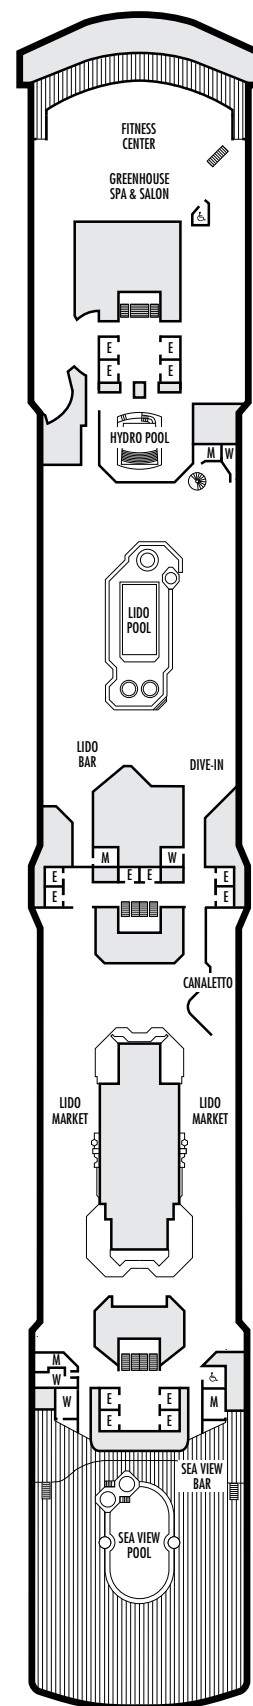

Important Note: Not all staterooms within each category have the same furniture configuration and/or facilities. Appropriate symbols within the rooms on the deck plans describe differences from the stateroom descriptions below.

All information is subject to change.

STATEROOM SYMBOL LEGEND

- Quad (2 lower beds, 1 sofa bed, 1 upper)
- Triple (2 lower beds, 1 sofa bed)
- △ Partial sea view
- × Fully obstructed view
- + Connecting rooms
- Shower only
- ♣ Single sink vanity
- Staterooms have solid steel verandah railings instead of clear-view Plexiglas® railings

ACCESSIBILITY

STATEROOM SYMBOL LEGEND

- ♿ Suites SC6175 & SC6164 are fully accessible, bathtub and roll-in shower. Suite SS6108 and staterooms I-8037, VB6004, VB6003, D1100, C1082, C1081, J1074, K1012 & K1011 are fully accessible, roll-in shower only.
- ▼ Suites SY8068, SY5002 & SY5001 are fully accessible with single side approach to the bed, bathtub and roll-in shower
- ★ Staterooms VA8032, VA8031, VA6049, VA5140, VA5137, VA5054, VA5051, VA4132, VA4131, H4090, H4089, VA4052 & VA4051 are ambulatory accessible, roll-in shower only

For more information regarding accessibility features on our ships please visit the [Accessible Cruising](#) section of our website.

Lido Deck