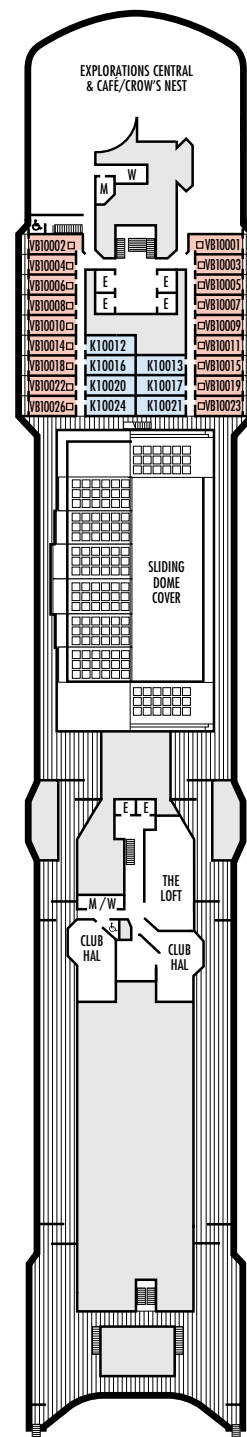

All information is subject to change.

STATEROOM SYMBOL LEGEND

- Quad (2 lower beds, 1 sofa bed, 1 upper)
- Triple (2 lower beds, 1 sofa bed)
- △ Partial sea view
- × Fully obstructed view
- + Connecting rooms
- Shower only
- ♣ Single sink vanity
- Staterooms have solid steel verandah railings instead of clear-view Plexiglas® railings

ACCESSIBILITY STATEROOM SYMBOL LEGEND

- ♿ Suites SC6175 & SC6164 are fully accessible, bathtub and roll-in shower. Suite SS6108 and staterooms I-8037, VB6004, VB6003, D1100, C1082, C1081, J1074, K1012 & K1011 are fully accessible, roll-in shower only.
- ▼ Suites SY8068, SY5002 & SY5001 are fully accessible with single side approach to the bed, bathtub and roll-in shower
- ★ Staterooms VA8032, VA8031, VA6049, VA5140, VA5137, VA5054, VA5051, VA4132, VA4131, H4090, H4089, VA4052 & VA4051 are ambulatory accessible, roll-in shower only

For more information regarding accessibility features on our ships please visit the [Accessible Cruising](#) section of our website.

VERANDAH STATEROOMS

VB

Verandah: 2 lower beds convertible to 1 queen-size bed, bathtub & shower, sitting area, private verandah, floor-to-ceiling windows. Approximately 212–359 sq. ft including verandah.

INTERIOR STATEROOMS

K

Large or Standard: 2 lower beds convertible to 1 queen-size bed, shower. Approximately 151–233 sq. ft.

Observation Deck