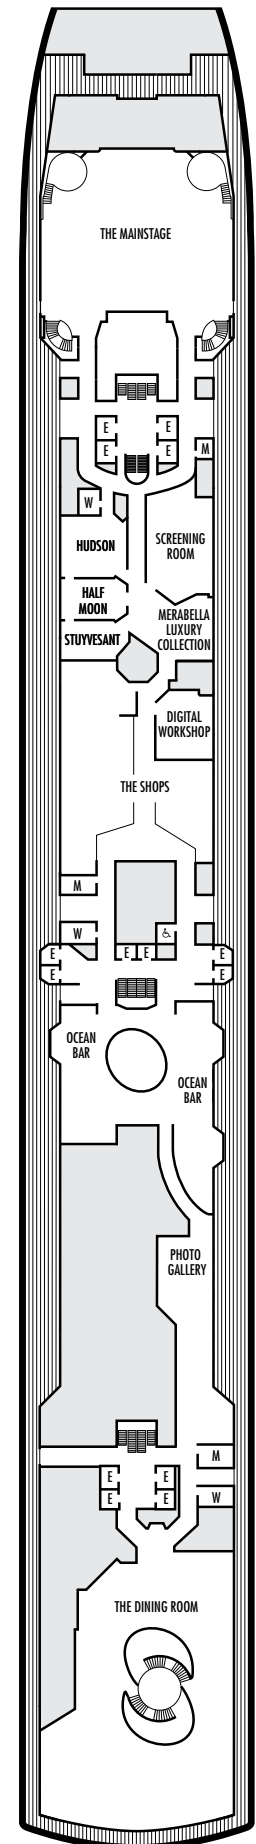

ZUIDERDAM

DECK PLANS & STATEROOMS

The deck plans are color-coded by category of stateroom, and the category letter precedes the stateroom number in each room. All staterooms are equipped with interactive LED television with On Demand movies, programming and multichannel music; mini-bar; mini-safe; data port; telephone.

Important Note: Not all staterooms within each category have the same furniture configuration and/or facilities. Appropriate symbols within the rooms on the deck plans describe differences from the stateroom descriptions below.

All information is subject to change.

STATEROOM SYMBOL LEGEND

- Quad (2 lower beds, 1 sofa bed, 1 upper)
- Triple (2 lower beds, 1 sofa bed)
- △ Partial sea view
- × Fully obstructed view
- + Connecting rooms
- Shower only
- ♣ Single sink vanity
- Staterooms have solid steel verandah railings instead of clear-view Plexiglas® railings

ACCESSIBILITY

STATEROOM SYMBOL LEGEND

- ♿ Suites SC6175 & SC6164 are fully accessible, bathtub and roll-in shower. Suite SS6108 and staterooms I-8037, VB6004, VB6003, D1100, C1082, C1081, J1074, K1012 & K1011 are fully accessible, roll-in shower only.
- ▼ Suites SY8068, SY5002 & SY5001 are fully accessible with single side approach to the bed, bathtub and roll-in shower
- ★ Staterooms VA8032, VA8031, VA6049, VA5140, VA5137, VA5054, VA5051, VA4132, VA4131, H4090, H4089, VA4052 & VA4051 are ambulatory accessible, roll-in shower only

For more information regarding accessibility features on our ships please visit the [Accessible Cruising](#) section of our website.

Promenade Deck