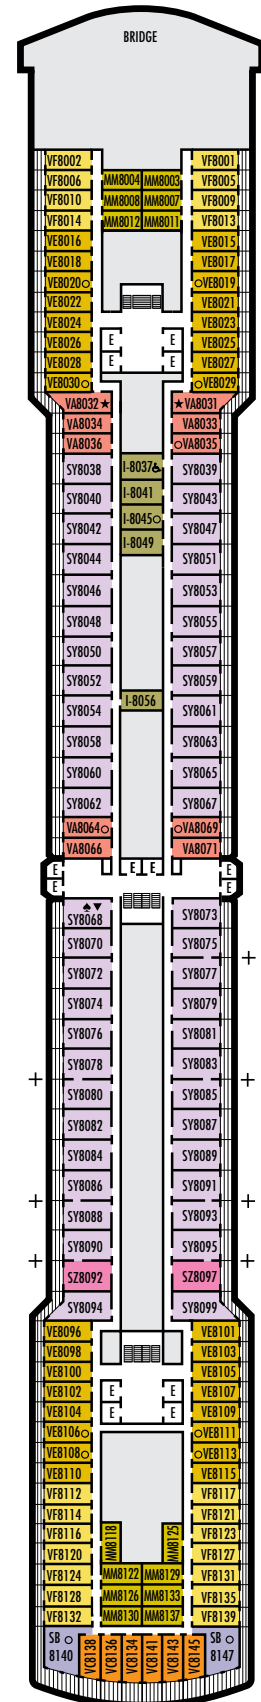

For more information regarding accessibility features on our ships please visit the [Accessible Cruising](#) section of our website.

VERANDAH SUITES

SB

Neptune Suites: 2 lower beds convertible to 1 king-size bed, bathroom with dual sink vanity, full-size whirlpool bath & shower & additional shower stall, large sitting area, dressing room, private verandah, 1 sofa bed for 2 persons, floor-to-ceiling windows.
Approximately 500–712 sq. ft. including verandah.

SY SZ

Signature Suites: 2 lower beds convertible to 1 queen-size bed, bathroom with dual sink vanity, full-size whirlpool bath & shower & additional shower stall, large sitting area, private verandah, 1 sofa bed for 1 person, floor-to-ceiling windows.
Approximately 372–384 sq. ft. including verandah.

VERANDAH STATEROOMS

VA VC VE VF

Verandah: 2 lower beds convertible to 1 queen-size bed, bathtub & shower, sitting area, private verandah, floor-to-ceiling windows.
Approximately 212–359 sq. ft. including verandah.

INTERIOR STATEROOMS

I MM

Large or Standard: 2 lower beds convertible to 1 queen-size bed, shower.
Approximately 151–233 sq. ft.

Navigation Deck