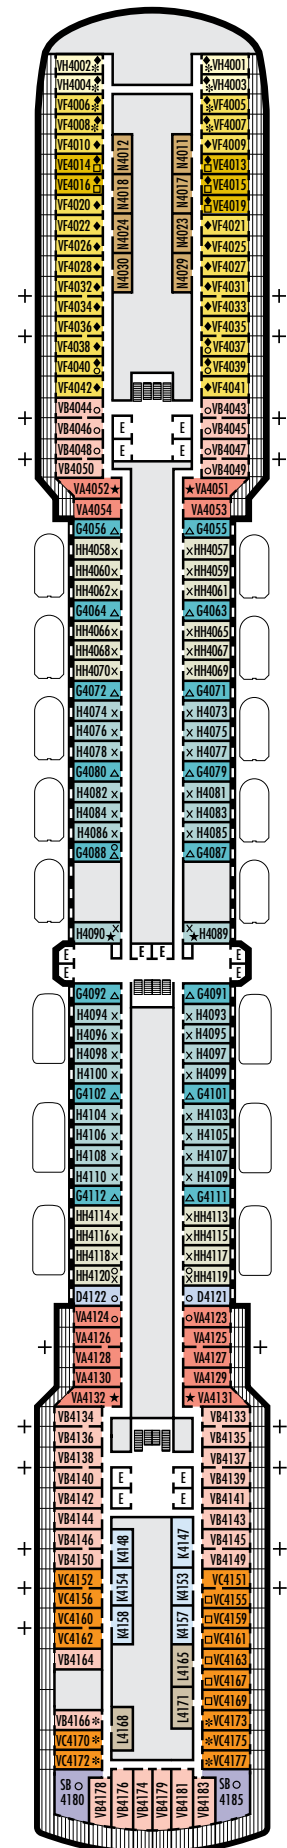

For more information regarding accessibility features on our ships please visit the [Accessible Cruising](#) section of our website.

OCEAN-VIEW STATEROOMS

- C ■ D ■ DD ■ E ■ F

Large: 2 lower beds convertible to 1 queen-size bed, bathtub & shower.
Approximately 174–180 sq. ft.

INTERIOR STATEROOMS

- J

Large: 2 lower beds convertible to 1 queen-size bed, shower.
Approximately 151–233 sq. ft.

- K

Large or Standard: 2 lower beds convertible to 1 queen-size bed, shower.
Approximately 151–233 sq. ft.

OCEAN-VIEW STATEROOMS

D

Large: 2 lower beds convertible to 1 queen-size bed, bathtub & shower. Approximately 174–180 sq. ft.

G H HH

Large: 2 lower beds convertible to 1 queen-size bed, bathtub & shower. All G-category staterooms have partial sea views. All H- & HH-category staterooms have fully obstructed views. Approximately 174–180 sq. ft.

INTERIOR STATEROOMS

K

Large or Standard: 2 lower beds convertible to 1 queen-size bed, shower. Approximately 151–233 sq. ft.

L N

Standard: 2 lower beds convertible to 1 queen-size bed, shower. Approximately 151–233 sq. ft.