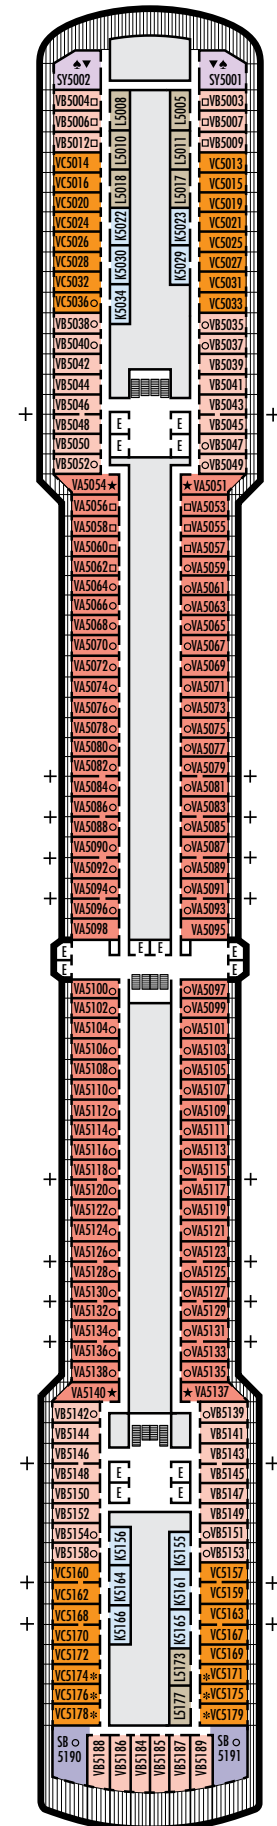

For more information regarding accessibility features on our ships please visit the [Accessible Cruising](#) section of our website.

VERANDAH SUITES

SB

Neptune Suites: 2 lower beds convertible to 1 king-size bed, bathroom with dual sink vanity, full-size whirlpool bath & shower & additional shower stall, large sitting area, dressing room, private verandah, 1 sofa bed for 2 persons, floor-to-ceiling windows. Approximately 500–712 sq. ft. including verandah.

SY

Signature Suites: 2 lower beds convertible to 1 queen-size bed, bathroom with dual sink vanity, full-size whirlpool bath & shower & additional shower stall, large sitting area, private verandah, 1 sofa bed for 1 person, floor-to-ceiling windows. Approximately 372–384 sq. ft. including verandah.

VERANDAH STATEROOMS

VA VB VC

Verandah: 2 lower beds convertible to 1 queen-size bed, bathtub & shower, sitting area, private verandah, floor-to-ceiling windows. Approximately 212–359 sq. ft. including verandah.

INTERIOR STATEROOMS

K

Large or Standard: 2 lower beds convertible to 1 queen-size bed, shower. Approximately 151–233 sq. ft.

L

Standard: 2 lower beds convertible to 1 queen-size bed, shower. Approximately 151–233 sq. ft.

Verandah Deck