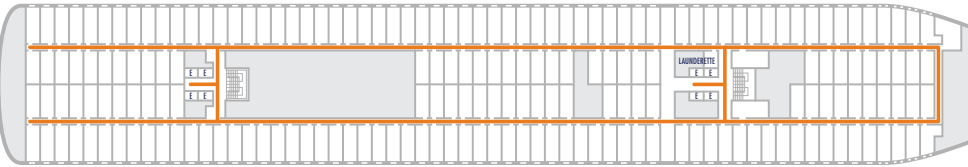

**DECK 4—DOLPHIN DECK**

**DECK 5—MAIN DECK**

**DECK 6—LOWER PROMENADE DECK**

**DECK 7—PROMENADE DECK**

**DECK 8—UPPER PROMENADE DECK**

**DECK 9—VERANDAH DECK**

**DECK 10—NAVIGATION DECK**

**DECK 11—LIDO DECK**

**DECK 12—SPORTS DECK**

**ACCESSIBILITY KEY**

- Accessible Restrooms
- Wheelchair Accessible Routes
- May require assistance with doors to access route

- Sports Deck
- Navigation Deck
- Upper Promenade Deck
- Lower Promenade Deck
- Dolphin Deck
- Lido Deck
- Verandah Deck
- Promenade Deck
- Main Deck