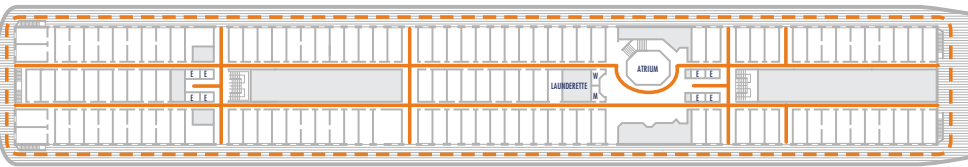

**DECK 4—DOLPHIN DECK**

**DECK 5—MAIN DECK**

**DECK 6—LOWER PROMENADE DECK**

**DECK 7—PROMENADE DECK**

**DECK 8—UPPER PROMENADE DECK**

**DECK 9—VERANDAH DECK**

**DECK 10—NAVIGATION DECK**

**DECK 11—LIDO DECK**

**DECK 12—SPORTS DECK**

**ACCESSIBILITY KEY**

- Accessible Restrooms
- Wheelchair Accessible Routes
- May require assistance with doors to access route

- Sports Deck
- Navigation Deck
- Upper Promenade Deck
- Lower Promenade Deck
- Dolphin Deck
- Lido Deck
- Verandah Deck
- Promenade Deck
- Main Deck