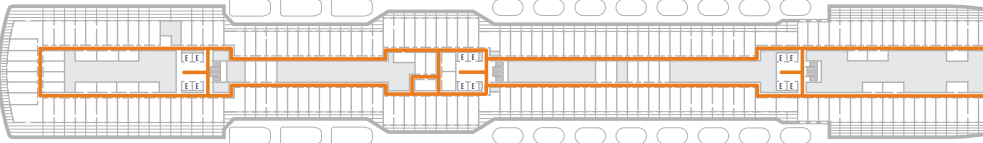

DECK 1—MAIN DECK

DECK 2—PLAZA DECK

DECK 3—PROMENADE DECK

DECK 4—BEETHOVEN DECK

DECK 5—GERSHWIN DECK

DECK 6—MOZART DECK

DECK 7—SCHUBERT DECK

DECK 8—NAVIGATION DECK

DECK 9—LIDO DECK

DECK 10—PANORAMA DECK

DECK 11—SUN DECK

DECK 12—OBSERVATION DECK

ACCESSIBILITY KEY

- Accessible Restrooms
- Wheelchair Accessible Routes
- May require assistance with doors to access route

Sun Deck
Lido Deck
Schubert Deck
Gershwin Deck
Promenade Deck
Main Deck

Observation Deck
Panorama Deck
Navigation Deck
Mozart Deck
Beethoven Deck
Plaza Deck