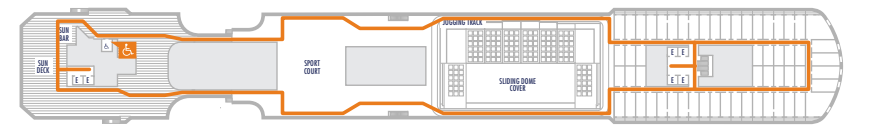

DECK 1—MAIN DECK

DECK 2—PLAZA DECK

DECK 3—PROMENADE DECK

DECK 4—BEETHOVEN DECK

DECK 5—GERSHWIN DECK

DECK 6—MOZART DECK

DECK 7—SCHUBERT DECK

DECK 8—NAVIGATION DECK

DECK 9—LIDO DECK

DECK 10—PANORAMA DECK

DECK 11—SUN DECK

DECK 12—OBSERVATION DECK

ACCESSIBILITY KEY

- Accessible Restrooms
- Wheelchair Accessible Routes
- May require assistance with doors to access route

Sun Deck
Lido Deck
Schubert Deck
Gershwin Deck
Promenade Deck
Main Deck

Observation Deck
Panorama Deck
Navigation Deck
Mozart Deck
Beethoven Deck
Plaza Deck