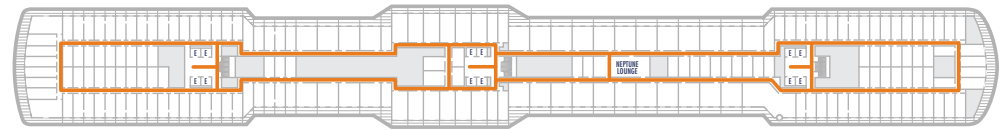

DECK 1—MAIN DECK

DECK 2—PLAZA DECK

DECK 3—PROMENADE DECK

DECK 4—BEETHOVEN DECK

DECK 5—GERSHWIN DECK

DECK 6—MOZART DECK

DECK 7—SCHUBERT DECK

DECK 8—NAVIGATION DECK

DECK 9—LIDO DECK

DECK 10—PANORAMA DECK

DECK 11—SUN DECK

DECK 12—OBSERVATION DECK

ACCESSIBILITY KEY

- Accessible Restrooms
- Wheelchair Accessible Routes
- May require assistance with doors to access route

Sun Deck
Lido Deck
Schubert Deck
Gershwin Deck
Promenade Deck
Main Deck

Observation Deck
Panorama Deck
Navigation Deck
Mozart Deck
Beethoven Deck
Plaza Deck