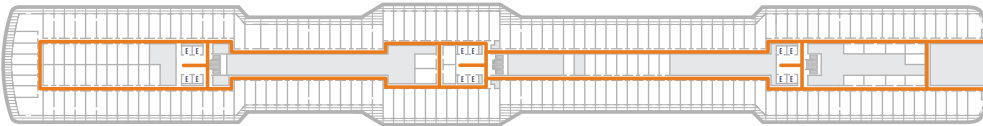

DECK 1—MAIN DECK

DECK 2—PLAZA DECK

DECK 3—PROMENADE DECK

DECK 4—BEETHOVEN DECK

DECK 5—GERSHWIN DECK

DECK 6—MOZART DECK

DECK 7—SCHUBERT DECK

DECK 8—NAVIGATION DECK

DECK 9—LIDO DECK

DECK 10—PANORAMA DECK

DECK 11—SUN DECK

DECK 12—OBSERVATION DECK

ACCESSIBILITY KEY

- Accessible Restrooms
- Wheelchair Accessible Routes
- May require assistance with doors to access route

Sun Deck
Lido Deck
Schubert Deck
Gershwin Deck
Promenade Deck
Main Deck

Observation Deck
Panorama Deck
Navigation Deck
Mozart Deck
Beethoven Deck
Plaza Deck