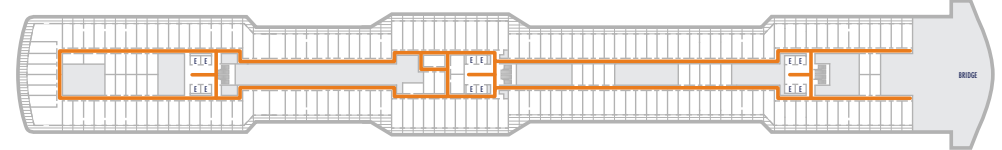

DECK 1—MAIN DECK

DECK 2—PLAZA DECK

DECK 3—PROMENADE DECK

DECK 4—BEETHOVEN DECK

DECK 5—GERSHWIN DECK

DECK 6—MOZART DECK

DECK 7—SCHUBERT DECK

DECK 8—NAVIGATION DECK

DECK 9—LIDO DECK

DECK 10—PANORAMA DECK

DECK 11—SUN DECK

DECK 12—OBSERVATION DECK

ACCESSIBILITY KEY

- Accessible Restrooms
- Wheelchair Accessible Routes
- May require assistance with doors to access route

Sun Deck
Lido Deck
Schubert Deck
Gershwin Deck
Promenade Deck
Main Deck

Observation Deck
Panorama Deck
Navigation Deck
Mozart Deck
Beethoven Deck
Plaza Deck