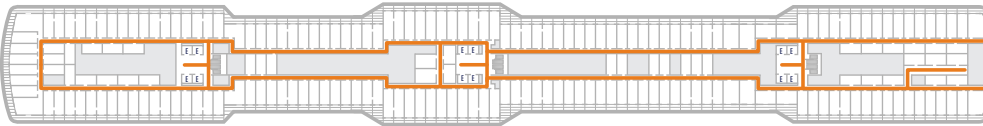

DECK 1—MAIN DECK

DECK 2—PLAZA DECK

DECK 3—PROMENADE DECK

DECK 4—BEETHOVEN DECK

DECK 5—GERSHWIN DECK

DECK 6—MOZART DECK

DECK 7—SCHUBERT DECK

DECK 8—NAVIGATION DECK

DECK 9—LIDO DECK

DECK 10—PANORAMA DECK

DECK 11—SUN DECK

DECK 12—OBSERVATION DECK

ACCESSIBILITY KEY

- Accessible Restrooms
- Wheelchair Accessible Routes
- May require assistance with doors to access route

Sun Deck
Lido Deck
Schubert Deck
Gershwin Deck
Promenade Deck
Main Deck

Observation Deck
Panorama Deck
Navigation Deck
Mozart Deck
Beethoven Deck
Plaza Deck