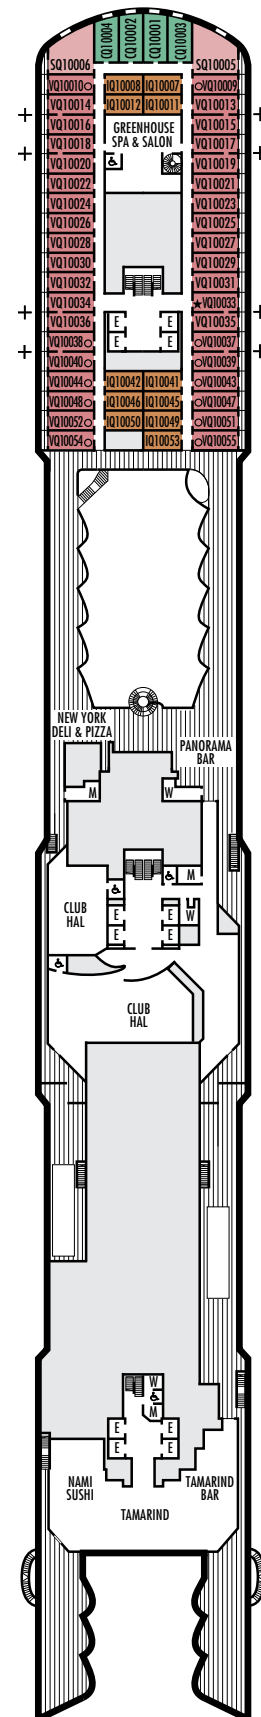

For more information regarding accessibility features on our ships please visit the [Accessible Cruising](#) section of our website.

VERANDAH SPA SUITES

■ SQ

Neptune Spa Suites: 2 lower beds convertible to 1 king-size bed, bathroom with dual-sink vanity, full-size whirlpool bath & shower & additional shower stall, large sitting area, private verandah, floor-to-ceiling windows. Approximately 465–502 sq. ft. including verandah.

VERANDAH SPA STATEROOMS

■ VQ

Verandah Spa: 2 lower beds convertible to 1 queen-size bed, shower, sitting area, private verandah, floor-to-ceiling windows. Approximately 228–405 sq. ft. including verandah.

OCEAN-VIEW SPA STATEROOMS

■ CQ

Large Ocean-view Spa: 2 lower beds convertible to 1 queen-size bed, shower. Approximately 175–282 sq. ft.

INTERIOR SPA STATEROOMS

■ IQ

Large Interior Spa: 2 lower beds convertible to 1 queen-size bed, shower. Approximately 143–225 sq. ft.

Panorama Deck