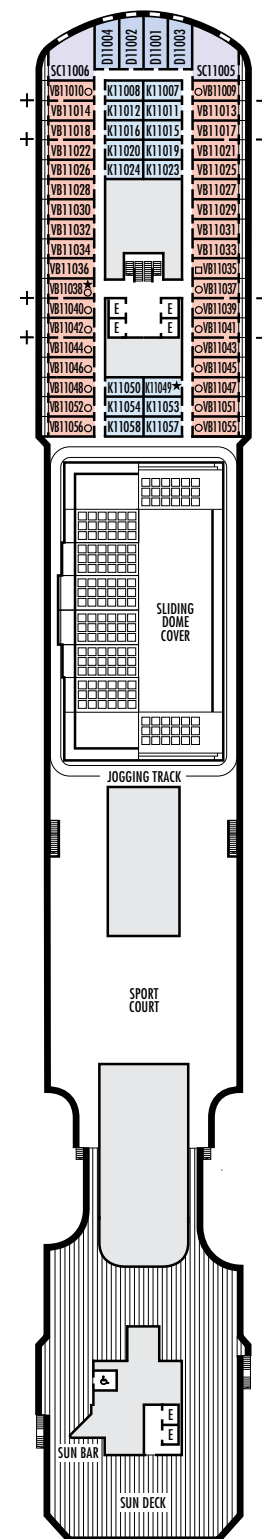

- ♿ Suites SA7094, A6150 & A6148, and staterooms VA8147, VA8145, VA8134, VA8132, I-7108, I-7101, I-6131, I-6116, V5171, V5152, I-5129, I-5112, V5057, V5055, V5054, V5052, VH4167, VH4146, VH4107, VH4096, C1134, C1125, C1123, C1121 are fully accessible, roll-in shower only
- ★ Suites B8101 & SA7092 and staterooms K11049, VB11038, VQ10033, VE8142, VD7049, K6185, VC6158, V5051, V5048, FB1172 & E1165 are ambulatory accessible, shower only with small step, step into bathroom, standard interior and exterior door size

For more information regarding accessibility features on our ships please visit the [Accessible Cruising](#) section of our website.

VERANDAH SUITES

SC

Neptune Suites: 2 lower beds convertible to 1 king-size bed, bathroom with dual-sink vanity, full-size whirlpool bath & shower & additional shower stall, large sitting area, private verandah, floor-to-ceiling windows.
Approximately 465–502 sq. ft. including verandah.

VERANDAH STATEROOMS

VB

Verandah: 2 lower beds convertible to 1 queen-size bed, shower, sitting area, private verandah, floor-to-ceiling windows.
Approximately 228–405 sq. ft. including verandah.

OCEAN-VIEW STATEROOMS

D

Large: 2 lower beds convertible to 1 queen-size bed, shower.
Approximately 175–282 sq. ft.

INTERIOR STATEROOMS

K

Standard: 2 lower beds convertible to 1 queen-size bed, shower.
Approximately 143–225 sq. ft.

Sun Deck