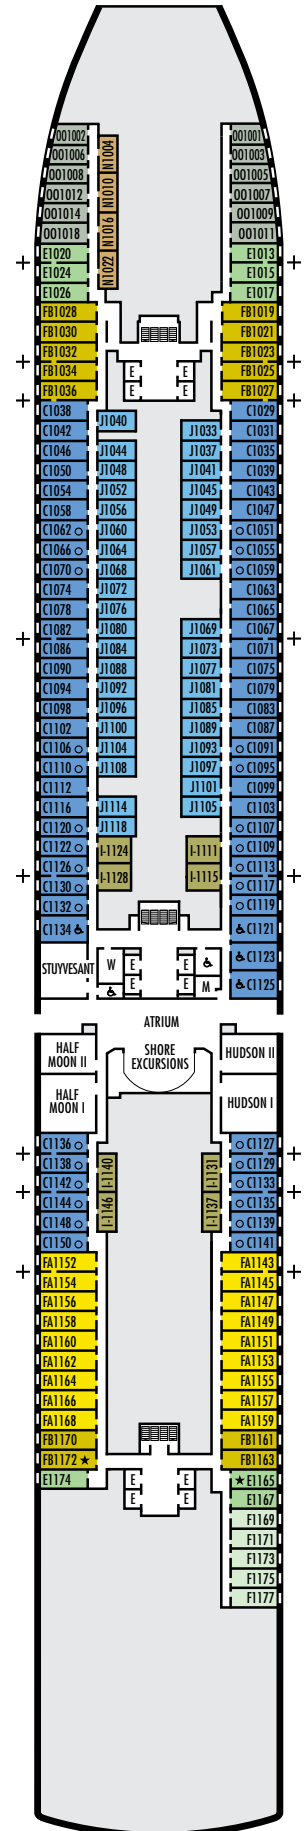

ACCESSIBILITY STATEROOM SYMBOL LEGEND

- ♿ Suites SA7094, A6150 & A6148, and staterooms VA8147, VA8145, VA8134, VA8132, I-7108, I-7101, I-6131, I-6116, V5171, V5152, I-5129, I-5112, V5057, V5055, V5054, V5052, VH4167, VH4146, VH4107, VH4096, C1134, C1125, C1123, C1121 are fully accessible, roll-in shower only
- ★ Suites B8101 & SA7092 and staterooms K11049, VB11038, VQ10033, VE8142, VD7049, K6185, VC6158, V5051, V5048, FB1172 & E1165 are ambulatory accessible, shower only with small step, step into bathroom, standard interior and exterior door size

For more information regarding accessibility features on our ships please visit the [Accessible Cruising](#) section of our website.

OCEAN-VIEW STATEROOMS

■ FA ■ FB

Family: 2 lower beds convertible to 1 queen-size bed, 1 sofa bed for 2 persons & 1 upper bed.
2 bathrooms — one with bathtub, shower, sink & toilet; one with shower & sink.
Approximately 222–231 sq. ft.

■ C ■ E ■ F

Large: 2 lower beds convertible to 1 queen-size bed, shower.
Approximately 175–282 sq. ft.

■ OO

Single: 1 lower bed, shower.
Approximately 127–172 sq. ft.

INTERIOR STATEROOMS

■ I

Large or Standard: 2 lower beds convertible to 1 queen-size bed, shower.
Approximately 143–225 sq. ft.

■ J ■ N

Standard: 2 lower beds convertible to 1 queen-size bed, shower.
Approximately 143–225 sq. ft.

DECK 1—MAIN DECK Staterooms 1001–1177

Main Deck

KONINGSDAM

DECK PLANS & STATEROOMS

The deck plans are color-coded by category of stateroom, and the category letter precedes the stateroom number in each room. All staterooms are equipped with interactive LED television with On Demand movies, programming and multichannel music; mini-bar; mini-safe; data port; telephone.