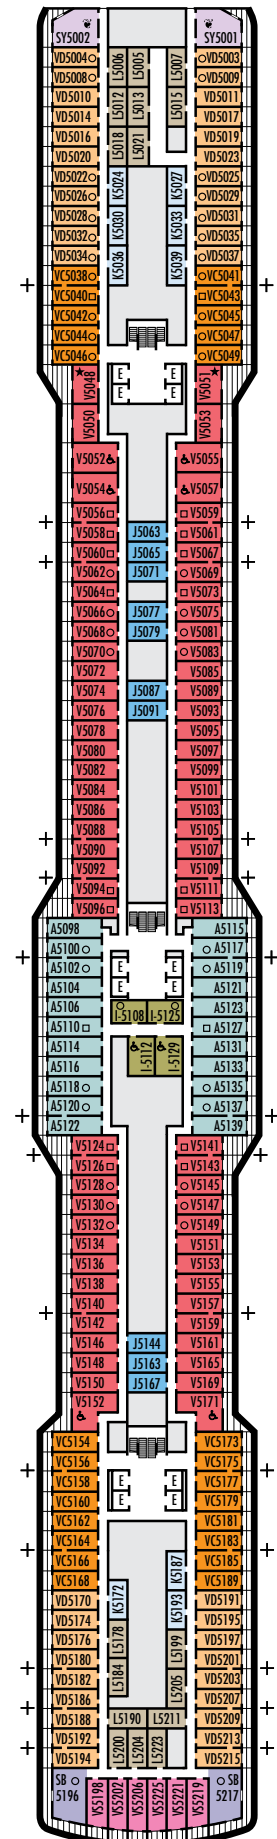

■ C ■ E ■ F

Large: 2 lower beds convertible to 1 queen-size bed, shower.
Approximately 175–282 sq. ft.

■ OO

Single: 1 lower bed, shower.
Approximately 127–172 sq. ft.

INTERIOR STATEROOMS

■ I

Large or Standard: 2 lower beds convertible to 1 queen-size bed, shower.
Approximately 143–225 sq. ft.

■ J ■ N

Standard: 2 lower beds convertible to 1 queen-size bed, shower.
Approximately 143–225 sq. ft.

DECK 1—MAIN DECK Staterooms 1001–1177

Main Deck

KONINGSDAM

DECK PLANS & STATEROOMS

The deck plans are color-coded by category of stateroom, and the category letter precedes the stateroom number in each room. All staterooms are equipped with interactive LED television with On Demand movies, programming and multichannel music; mini-bar; mini-safe; data port; telephone.

VS V VC VD

Verandah: 2 lower beds convertible to 1 queen-size bed, shower, sitting area, private verandah, floor-to-ceiling windows. Approximately 228–405 sq. ft. including verandah.

INTERIOR STATEROOMS

I

Large or Standard: 2 lower beds convertible to 1 queen-size bed, shower. Approximately 143–225 sq. ft.

J K L

Standard: 2 lower beds convertible to 1 queen-size bed, shower. Approximately 143–225 sq. ft.