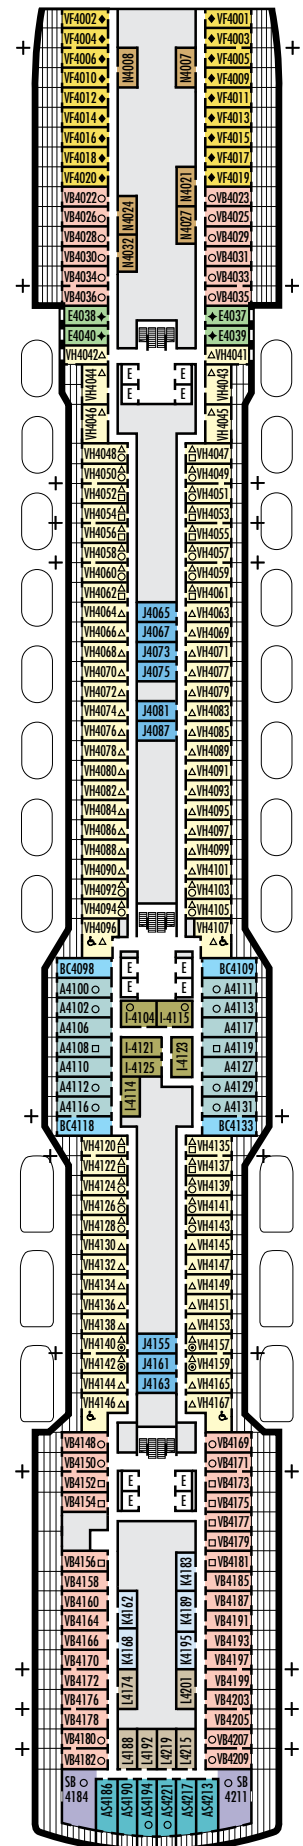

For more information regarding accessibility features on our ships please visit the [Accessible Cruising](#) section of our website.

VERANDAH SUITES

SB

Neptune Suites: 2 lower beds convertible to 1 king-size bed, bathroom with dual-sink vanity, full-size whirlpool bath & shower & additional shower stall, large sitting area, private verandah, floor-to-ceiling windows. Approximately 465–502 sq. ft. including verandah.

AS A BC

Vista Suites: 2 lower beds convertible to 1 queen-size bed, shower, sitting area, private verandah, refrigerator, floor-to-ceiling windows. Approximately 260–356 sq. ft. including verandah.

VERANDAH STATEROOMS

VB VF VH

Verandah: 2 lower beds convertible to 1 queen-size bed, shower, sitting area, private verandah, floor-to-ceiling windows. All VH-category staterooms have partially obstructed views. Approximately 228–405 sq. ft. including verandah.

OCEAN-VIEW STATEROOMS

E

Large: 2 lower beds convertible to 1 queen-size bed, shower. Approximately 175–282 sq. ft.

INTERIOR STATEROOMS

I

Large or Standard: 2 lower beds convertible to 1 queen-size bed, shower. Approximately 143–225 sq. ft.

J K L N

Standard: 2 lower beds convertible to 1 queen-size bed, shower. Approximately 143–225 sq. ft.

DECK 4—BEETHOVEN DECK Staterooms 4001–4221

Beethoven Deck