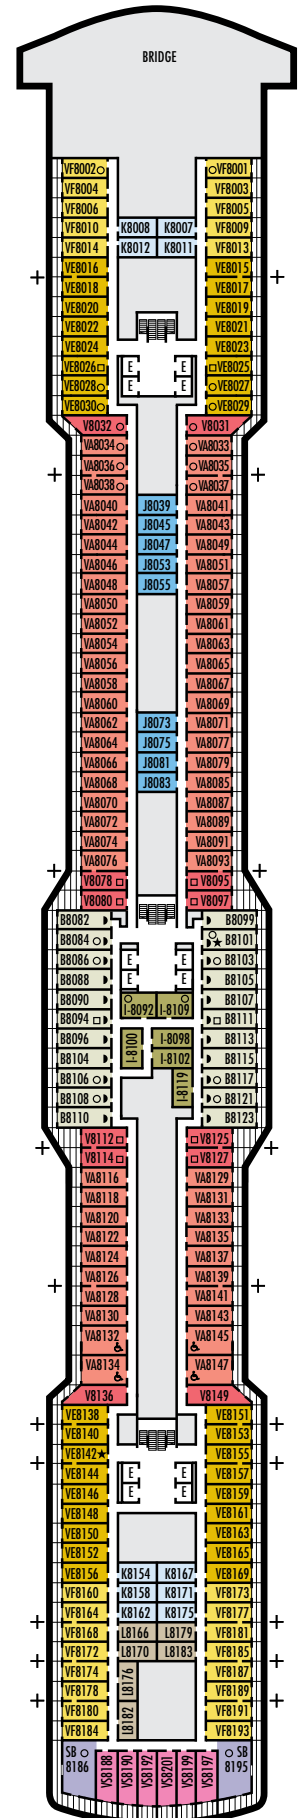

For more information regarding accessibility features on our ships please visit the [Accessible Cruising](#) section of our website.

VERANDAH SUITES

SB

Neptune Suites: 2 lower beds convertible to 1 king-size bed, bathroom with dual-sink vanity, full-size whirlpool bath & shower & additional shower stall, large sitting area, private verandah, floor-to-ceiling windows. Approximately 465–502 sq. ft. including verandah.

B

Vista Suites: 2 lower beds convertible to 1 queen-size bed, shower, sitting area, private verandah, refrigerator, floor-to-ceiling windows. Approximately 260–356 sq. ft. including verandah.

VERANDAH STATEROOMS

VS V VA VE VF

Verandah: 2 lower beds convertible to 1 queen-size bed, shower, sitting area, private verandah, floor-to-ceiling windows. Approximately 228–405 sq. ft. including verandah.

INTERIOR STATEROOMS

I

Large or Standard: 2 lower beds convertible to 1 queen-size bed, shower. Approximately 143–225 sq. ft.

J K L

Standard: 2 lower beds convertible to 1 queen-size bed, shower. Approximately 143–225 sq. ft.

Navigation Deck