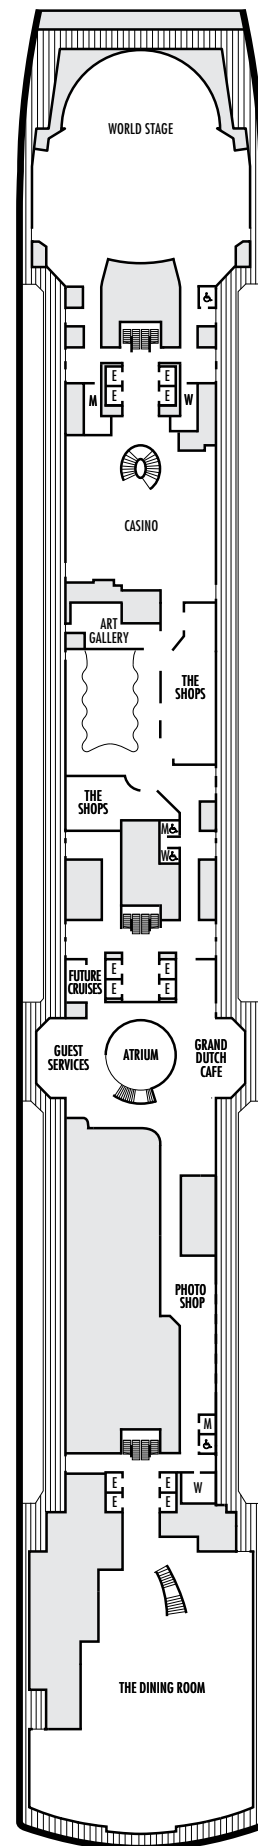

KONINGSDAM

DECK PLANS & STATEROOMS

The deck plans are color-coded by category of stateroom, and the category letter precedes the stateroom number in each room. All staterooms are equipped with interactive LED television with On Demand movies, programming and multichannel music; mini-bar; mini-safe; data port; telephone.

Important Note: Not all staterooms within each category have the same furniture configuration and/or facilities. Appropriate symbols within the rooms on the deck plans describe differences from the stateroom descriptions below.

All information is subject to change.

STATEROOM SYMBOL LEGEND

- Quad (2 lower beds, 1 sofa bed, 1 upper)
- ⊙ Triple (2 lower beds, 1 upper)
- Triple (2 lower beds, 1 sofa bed)
- ☞ Double (2 lower beds convertible to 1 king-size bed, no Murphy bed, no sofa bed)
- △ Partially obstructed view
- + Connecting rooms
- Floor-to-ceiling windows
- Shower only
- ▸ Uncovered verandah
- Staterooms have solid steel verandah railings instead of clear-view Plexiglas® railings

ACCESSIBILITY

STATEROOM SYMBOL LEGEND

- ♿ Suites SA7094, A6150 & A6148, and staterooms VA8147, VA8145, VA8134, VA8132, I-7108, I-7101, I-6131, I-6116, V5171, V5152, I-5129, I-5112, V5057, V5055, V5054, V5052, VH4167, VH4146, VH4107, VH4096, C1134, C1125, C1123, C1121 are fully accessible, roll-in shower only
- ★ Suites B8101 & SA7092 and staterooms K11049, VB11038, VQ10033, VE8142, VD7049, K6185, VC6158, V5051, V5048, FB1172 & E1165 are ambulatory accessible, shower only with small step, step into bathroom, standard interior and exterior door size

For more information regarding accessibility features on our ships please visit the [Accessible Cruising](#) section of our website.

Promenade Deck