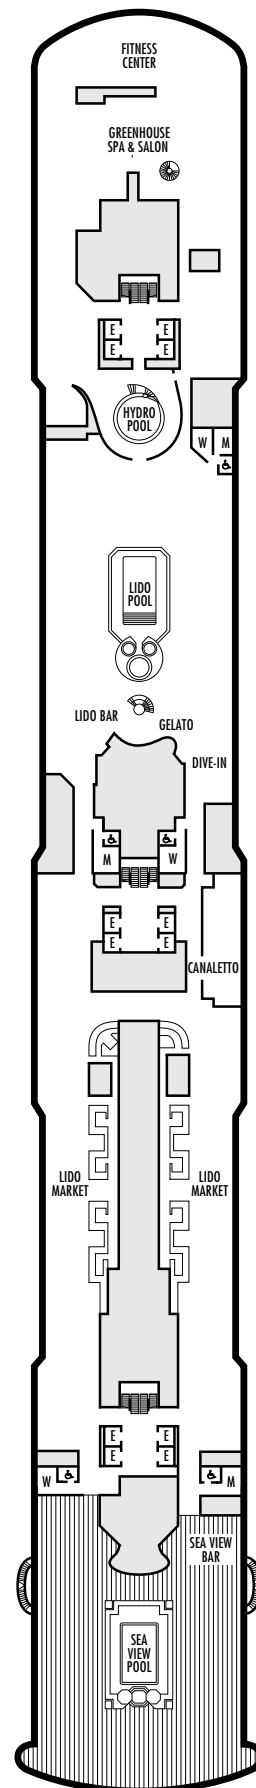

KONINGSDAM

DECK PLANS & STATEROOMS

The deck plans are color-coded by category of stateroom, and the category letter precedes the stateroom number in each room. All staterooms are equipped with interactive LED television with On Demand movies, programming and multichannel music; mini-bar; mini-safe; data port; telephone.

Important Note: Not all staterooms within each category have the same furniture configuration and/or facilities. Appropriate symbols within the rooms on the deck plans describe differences from the stateroom descriptions below.

All information is subject to change.

STATEROOM SYMBOL LEGEND

- Quad (2 lower beds, 1 sofa bed, 1 upper)
- ⊙ Triple (2 lower beds, 1 upper)
- Triple (2 lower beds, 1 sofa bed)
- ☞ Double (2 lower beds convertible to 1 king-size bed, no Murphy bed, no sofa bed)
- △ Partially obstructed view
- + Connecting rooms
- Floor-to-ceiling windows
- Shower only
- ▮ Uncovered verandah
- Staterooms have solid steel verandah railings instead of clear-view Plexiglas® railings

ACCESSIBILITY

STATEROOM SYMBOL LEGEND

- ♿ Suites SA7094, A6150 & A6148, and staterooms VA8147, VA8145, VA8134, VA8132, I-7108, I-7101, I-6131, I-6116, V5171, V5152, I-5129, I-5112, V5057, V5055, V5054, V5052, VH4167, VH4146, VH4107, VH4096, C1134, C1125, C1123, C1121 are fully accessible, roll-in shower only
- ★ Suites B8101 & SA7092 and staterooms K11049, VB11038, VQ10033, VE8142, VD7049, K6185, VC6158, V5051, V5048, FB1172 & E1165 are ambulatory accessible, shower only with small step, step into bathroom, standard interior and exterior door size

For more information regarding accessibility features on our ships please visit the [Accessible Cruising](#) section of our website.

Lido Deck