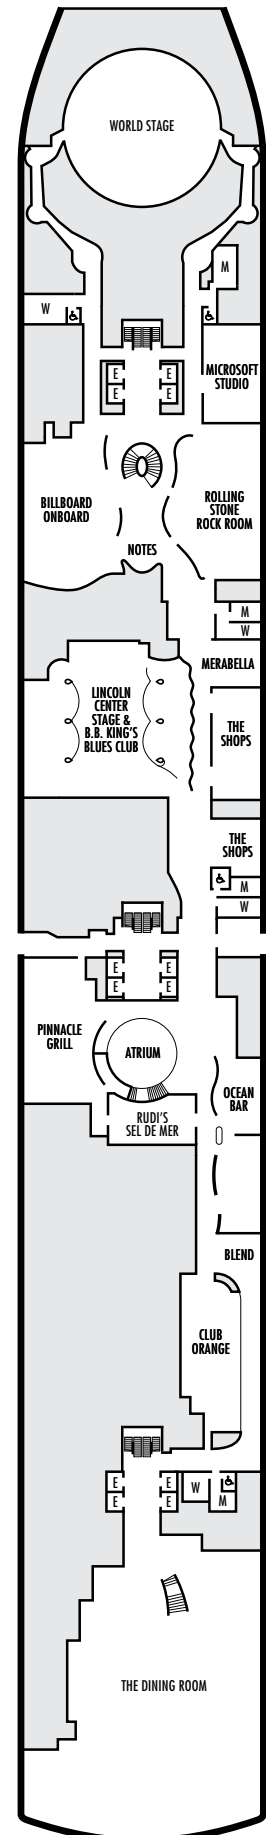

Important Note: Not all staterooms within each category have the same furniture configuration and/or facilities. Appropriate symbols within the rooms on the deck plans describe differences from the stateroom descriptions below.

All information is subject to change.

STATEROOM SYMBOL LEGEND

- Quad (2 lower beds, 1 sofa bed, 1 upper)
- ⊙ Triple (2 lower beds, 1 upper)
- Triple (2 lower beds, 1 sofa bed)
- ☞ Double (2 lower beds convertible to 1 king-size bed, no Murphy bed, no sofa bed)
- △ Partially obstructed view
- + Connecting rooms
- Floor-to-ceiling windows
- Shower only
- ▮ Uncovered verandah
- Staterooms have solid steel verandah railings instead of clear-view Plexiglas® railings

ACCESSIBILITY

STATEROOM SYMBOL LEGEND

- ♿ Suites SA7094, A6150 & A6148, and staterooms VA8147, VA8145, VA8134, VA8132, I-7108, I-7101, I-6131, I-6116, V5171, V5152, I-5129, I-5112, V5057, V5055, V5054, V5052, VH4167, VH4146, VH4107, VH4096, C1134, C1125, C1123, C1121 are fully accessible, roll-in shower only
- ★ Suites B8101 & SA7092 and staterooms K11049, VB11038, VQ10033, VE8142, VD7049, K6185, VC6158, V5051, V5048, FB1172 & E1165 are ambulatory accessible, shower only with small step, step into bathroom, standard interior and exterior door size

For more information regarding accessibility features on our ships please visit the [Accessible Cruising](#) section of our website.

DECK 2—PLAZA DECK

Plaza Deck