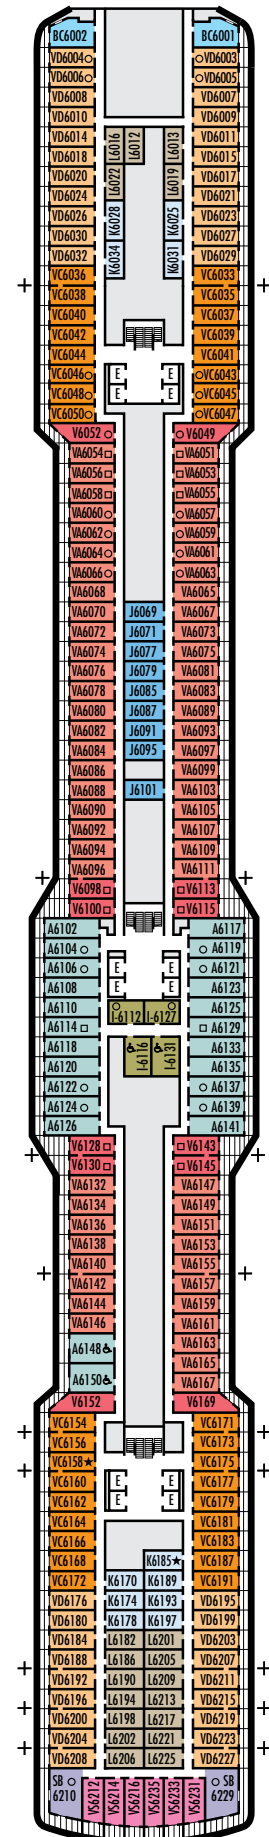

DECK 6—MOZART DECK Staterooms 6001–6235

Mozart Deck