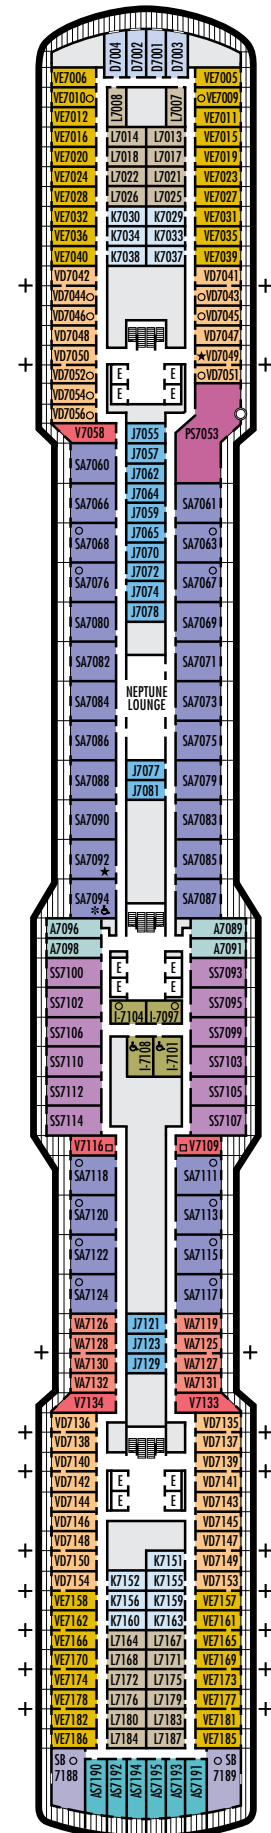

SA SB

Neptune Suites: 2 lower beds convertible to 1 king-size bed, bathroom with dual-sink vanity, full-size whirlpool bath & shower & additional shower stall, large sitting area, private verandah, floor-to-ceiling windows.
Approximately 465–502 sq. ft. including verandah.

SS

Signature Suites: 2 lower beds convertible to 1 king-size bed, 1 Murphy bed for 1 person, 1 sofa bed for 1 person, bathroom with dual-sink vanity, full-size whirlpool bath & shower & additional shower stall, large sitting area, private verandah, floor-to-ceiling windows.
Approximately 393–400 sq. ft. including verandah.

AS A

Vista Suites: 2 lower beds convertible to 1 queen-size bed, shower, sitting area, private verandah, refrigerator, floor-to-ceiling windows.
Approximately 260–356 sq. ft. including verandah.

VERANDAH STATEROOMS

V VA VD VE

Verandah: 2 lower beds convertible to 1 queen-size bed, shower, sitting area, private verandah, floor-to-ceiling windows.
Approximately 228–405 sq. ft. including verandah.

OCEAN-VIEW STATEROOMS

D

Large: 2 lower beds convertible to 1 queen-size bed, shower.
Approximately 175–282 sq. ft.

INTERIOR STATEROOMS

I J K L

Large or Standard: 2 lower beds convertible to 1 queen-size bed, shower.
Approximately 143–225 sq. ft.

Schubert Deck