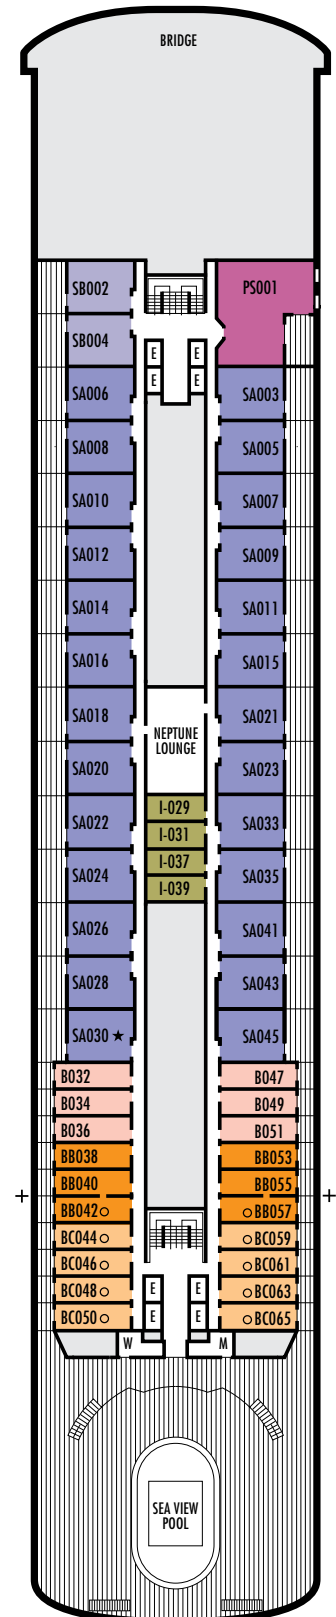

For more information regarding accessibility features on our ships please visit the [Accessible Cruising](#) section of our website.

VERANDAH SUITES

PS

Pinnacle Suite: Bedroom with 1 king-size bed, oversize whirlpool bath & shower, living room, dining room, dressing room, private verandah, pantry, 1 sofa bed for 2 persons, mini-bar, refrigerator, guest toilet, floor-to-ceiling windows. Approximately 1,273 sq. ft. including verandah.

SA SB

Neptune Suites: 2 lower beds convertible to 1 king-size bed, whirlpool bath & shower, large sitting area, dressing room, private verandah, 1 sofa bed for 2 persons, mini-bar, refrigerator, floor-to-ceiling windows. Approximately 575 sq. ft. including verandah.

B BB BC

Vista Suites: 2 lower beds convertible to 1 queen-size bed, whirlpool bath & shower, sitting area, private verandah, mini-bar, refrigerator, floor-to-ceiling windows. Approximately 283 sq. ft. including verandah.

INTERIOR STATEROOMS

I

Large: 2 lower beds convertible to 1 queen-size bed, shower. Approximately 141–226 sq. ft.