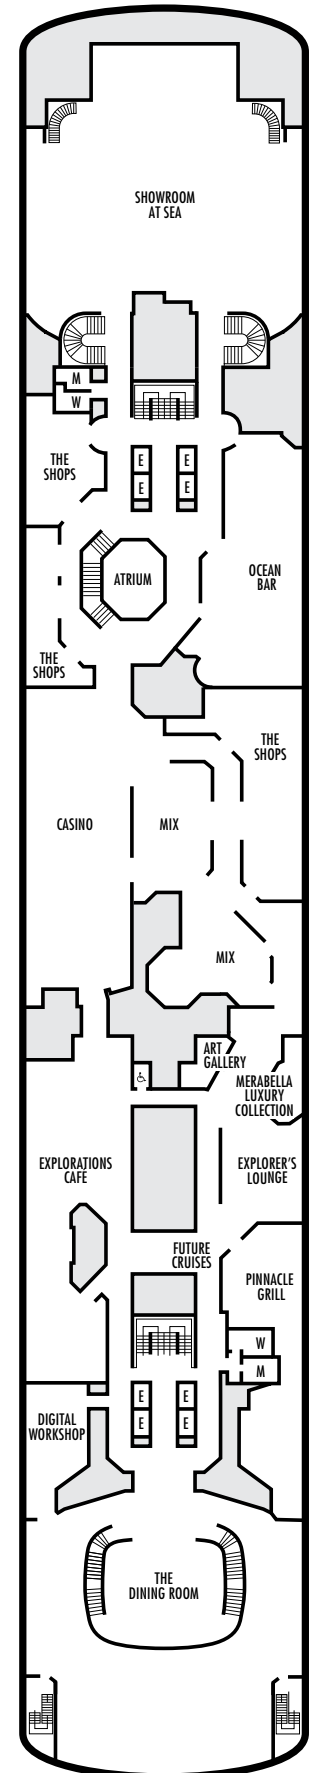

MAASDAM

DECK PLANS & STATEROOMS

The deck plans are color-coded by category of stateroom, and the category letter precedes the stateroom number in each room. All staterooms are equipped with flat-panel television, DVD player, telephone and multichannel music.

Important Note: Not all staterooms within each category have the same furniture configuration and/or facilities. Appropriate symbols within the rooms on the deck plans describe differences from the stateroom descriptions below.

All information is subject to change.

STATEROOM SYMBOL LEGEND

- Quad (2 lower beds, 1 sofa bed, 1 upper)
- Triple (2 lower beds, 1 sofa bed)
- △ Partial sea view
- × Fully obstructed view
- + Connecting rooms
- These staterooms have portholes instead of windows

ACCESSIBILITY STATEROOM SYMBOL LEGEND

- ♿ Staterooms CA367 is fully accessible, roll-in shower only, wheelchair-accessible doorways
- ★ Suites SA030, B200 & B202 and staterooms K500, G501, G502, C563, FF829 & FF831 are ambulatory accessible, shower only with small step, step into bathroom, standard interior and exterior door size. Staterooms EE390, EE389, G704, G706, G709 & G711 are ambulatory accessible, roll-in shower only, wheelchair-accessible doorways.

For more information regarding accessibility features on our ships please visit the [Accessible Cruising](#) section of our website.