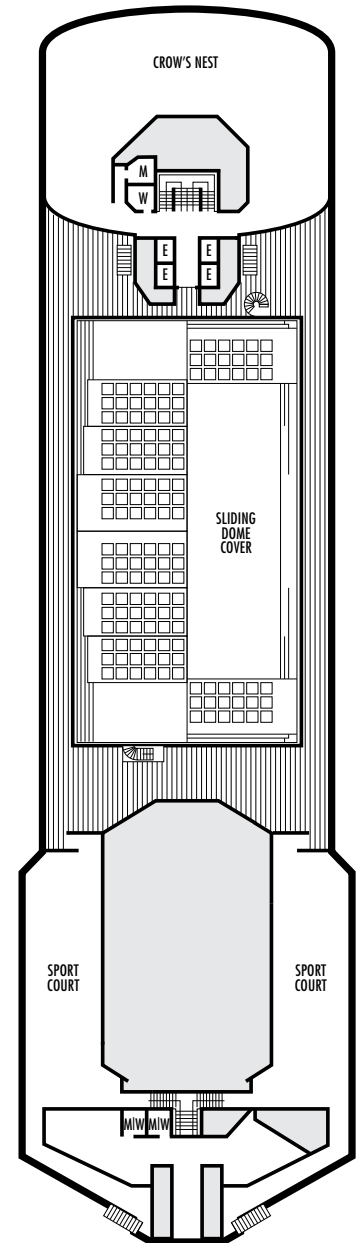

MAASDAM

DECK PLANS & STATEROOMS

The deck plans are color-coded by category of stateroom, and the category letter precedes the stateroom number in each room. All staterooms are equipped with flat-panel television, DVD player, telephone and multichannel music.

Important Note: Not all staterooms within each category have the same furniture configuration and/or facilities. Appropriate symbols within the rooms on the deck plans describe differences from the stateroom descriptions below.

All information is subject to change.

STATEROOM SYMBOL LEGEND

- Quad (2 lower beds, 1 sofa bed, 1 upper)
- Triple (2 lower beds, 1 sofa bed)
- △ Partial sea view
- × Fully obstructed view
- + Connecting rooms
- These staterooms have portholes instead of windows

ACCESSIBILITY STATEROOM SYMBOL LEGEND

- ♿ Staterooms CA367 is fully accessible, roll-in shower only, wheelchair-accessible doorways
- ★ Suites SA030, B200 & B202 and staterooms K500, G501, G502, C563, FF829 & FF831 are ambulatory accessible, shower only with small step, step into bathroom, standard interior and exterior door size. Staterooms EE390, EE389, G704, G706, G709 & G711 are ambulatory accessible, roll-in shower only, wheelchair-accessible doorways.

For more information regarding accessibility features on our ships please visit the [Accessible Cruising](#) section of our website.

Sports Deck