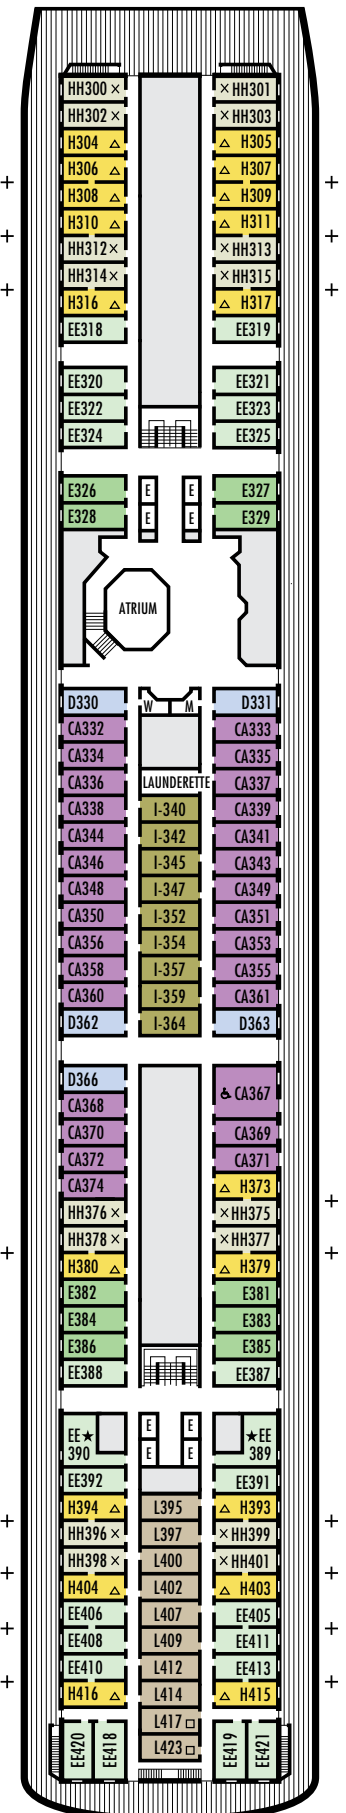

ACCESSIBILITY STATEROOM SYMBOL LEGEND

- ♿ Staterooms CA367 is fully accessible, roll-in shower only, wheelchair-accessible doorways
- ★ Suites SA030, B200 & B202 and staterooms K500, G501, G502, C563, FF829 & FF831 are ambulatory accessible, shower only with small step, step into bathroom, standard interior and exterior door size. Staterooms EE390, EE389, G704, G706, G709 & G711 are ambulatory accessible, roll-in shower only, wheelchair-accessible doorways.

For more information regarding accessibility features on our ships please visit the [Accessible Cruising](#) section of our website.

OCEAN-VIEW STATEROOMS

CA

Lanai: 2 lower beds convertible to 1 queen-size bed, bathtub & shower. Sliding glass doors lead onto the walk-around Lower Promenade Deck. Approximately 181–256 sq. ft.

D E EE

Large: 2 lower beds convertible to 1 queen-size bed, bathtub & shower. Approximately 174–255 sq. ft.

H HH

Large: 2 lower beds convertible to 1 queen-size bed, bathtub & shower. All H-category staterooms have partial sea views. All HH-category staterooms have fully obstructed views. Approximately 174–255 sq. ft.

INTERIOR STATEROOMS

I L

Large: 2 lower beds convertible to 1 queen-size bed, shower. Approximately 141–226 sq. ft.