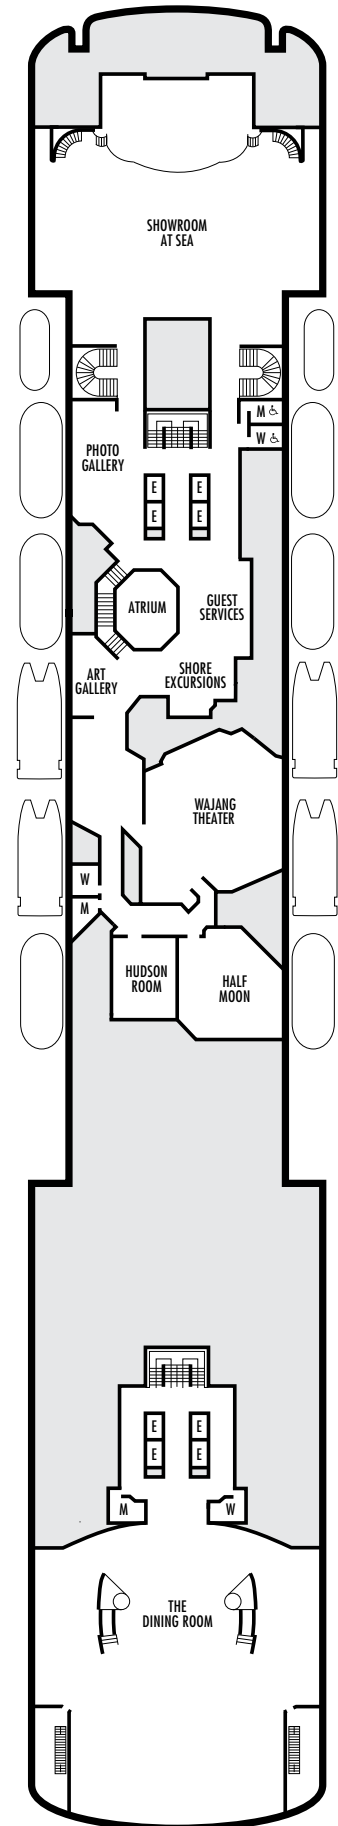

DECK 7—PROMENADE DECK