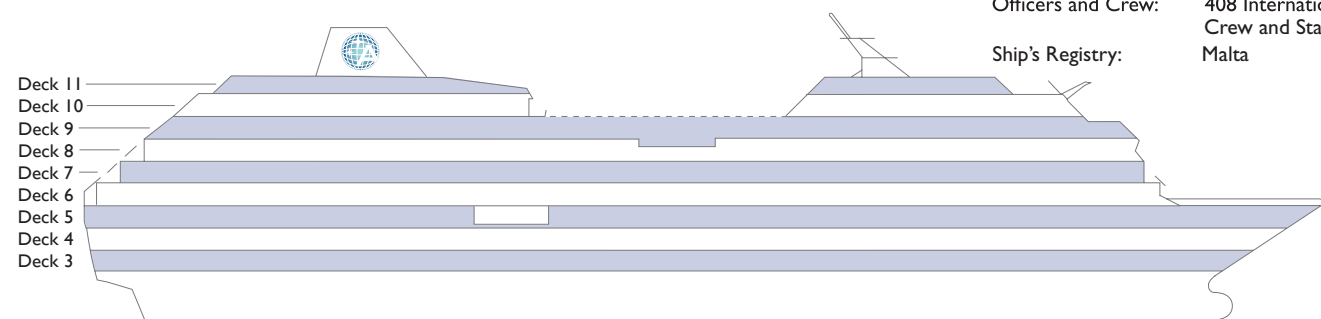

# AZAMARA QUEST® DECK PLANS

©2011 Azamara Club Cruises. Ship's Registry: Malta.

## SHIP SPECIFICATIONS

Occupancy: 694 (Double Occupancy)  
 Net Tonnage: 30,277  
 Length: 592 feet (180 meters)  
 Beam: 84 feet (25 meters)  
 Guest Decks: Nine  
 Cruising Speed: 18.5 knots  
 Electric Current: 110/220 AC  
 Refurbished: 2007  
 Officers and Crew: 408 International Officers, Crew and Staff  
 Ship's Registry: Malta