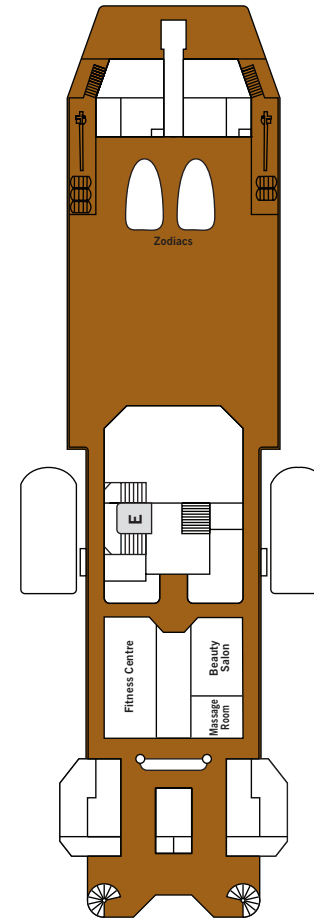

SILVER DISCOVERER – Deck Plans

DECK 3

The Restaurant
Medical Centre

DECK 4

Explorer Lounge
Lobby / Reception

DECK 5

Pool
The Grill
Day Lounge

DECK 6

The Bridge

DECK 7

Beauty Salon
Massage Room
Fitness Centre

SUITE CATEGORIES

- Medallion Suite ●
- Veranda Suite ●
- Vista Suite ●
- View Suite ●
- Explorer Suite ●

SPECIFICATIONS

- Officers International
- Guests 116
- Tonnage 5,218
- Length 338 Feet/102.9 Metres
- Width 51 Feet/15.4 Metres
- Speed 14 Knots
- Passenger Decks 5
- 3rd Guest Capacity ▲
Can accommodate an add'l guest of up to 14 years old
- Refurbished 2016
- Registry Bahamas

Suite diagrams shown are for illustration purposes only and may vary from actual square footage. Please refer to suite specifications for square footage.

SILVER DISCOVERER – Suite Descriptions

All suites feature:

VIEW WINDOW:
35in. x 24in. / 90cm x 60.5cm

PORTHOLE:
15.75in. diameter / 40cm diameter

*Suite diagrams are for illustration purposes only and are subject to change.