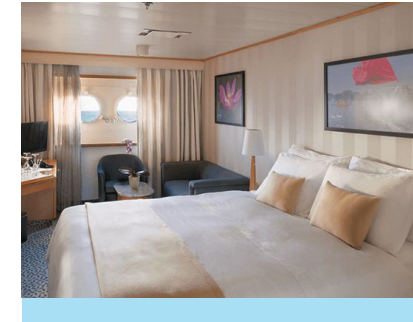

EXPLORER SUITE

186 SQ. FT. / 17.3 M² WITH 2 PORTHOLES

- Two portholes
- Sitting area
- Twin beds or queen-sized bed, with storage drawers
- Marbled bathroom with walk-in shower
- Writing desk
- Hair dryer
- Fitted wardrobe with personal safe