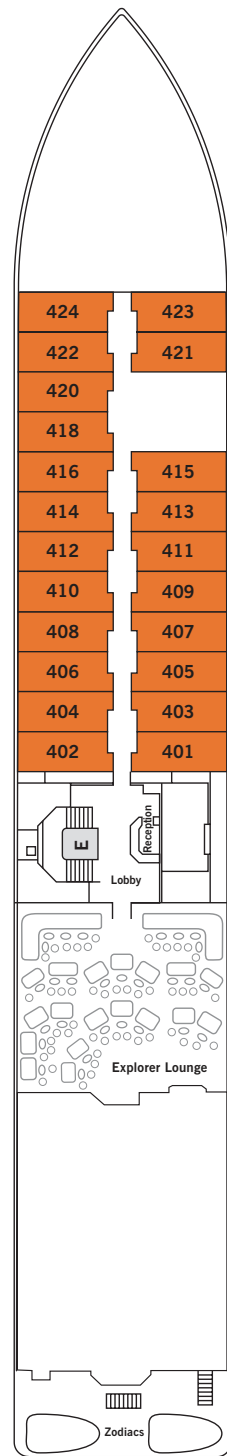

SILVER DISCOVERER – Deck Plans

DECK 3

The Restaurant
Medical Centre

DECK 4

Explorer Lounge
Lobby / Reception

DECK 5

Pool
The Grill
Day Lounge

DECK 6

The Bridge

DECK 7

Beauty Salon
Massage Room
Fitness Centre

SUITE CATEGORIES

- Medallion Suite ●
- Veranda Suite ●
- Vista Suite ●
- View Suite ●
- Explorer Suite ●

SPECIFICATIONS

- Officers International
- Guests 116
- Tonnage 5,218
- Length 338 Feet/102.9 Metres
- Width 51 Feet/15.4 Metres
- Speed 14 Knots
- Passenger Decks 5
- 3rd Guest Capacity ▲
Can accommodate an add'l guest of up to 14 years old
- Refurbished 2016
- Registry Bahamas

Suite diagrams shown are for illustration purposes only and may vary from actual square footage. Please refer to suite specifications for square footage.

SILVER DISCOVERER – Suite Descriptions

All suites feature:

VISTA SUITE

269 SQ. FT. / 25 M² WITH 2 VIEW WINDOWS

- Two large view windows
- Sitting area
- Twin beds or queen-sized bed, with storage drawers
- Marbled bathroom with walk-in shower
- Hair dryer
- Writing desk
- Fitted wardrobe with personal safe