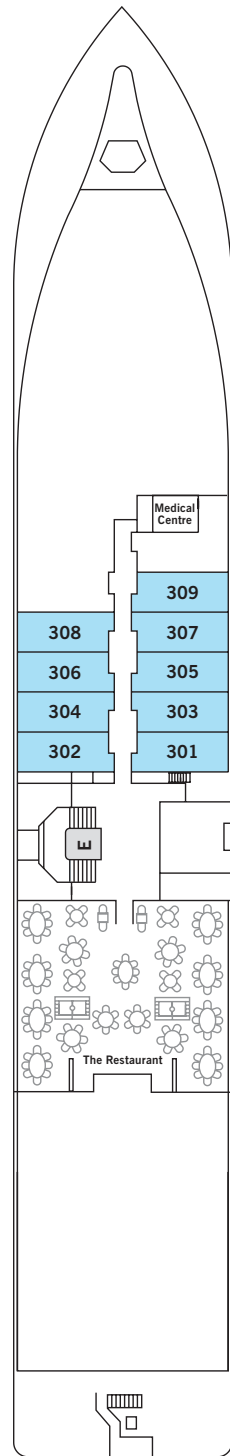

SILVER DISCOVERER – Deck Plans

DECK 3

The Restaurant
Medical Centre

DECK 4

Explorer Lounge
Lobby / Reception

DECK 5

Pool
The Grill
Day Lounge

DECK 6

The Bridge

DECK 7

Beauty Salon
Massage Room
Fitness Centre

SUITE CATEGORIES

- Medallion Suite ●
- Veranda Suite ●
- Vista Suite ●
- View Suite ●
- Explorer Suite ●

SPECIFICATIONS

- Officers International
- Guests 116
- Tonnage 5,218
- Length 338 Feet/102.9 Metres
- Width 51 Feet/15.4 Metres
- Speed 14 Knots
- Passenger Decks 5
- 3rd Guest Capacity ▲
Can accommodate an add'l guest of up to 14 years old
- Refurbished 2016
- Registry Bahamas

Suite diagrams shown are for illustration purposes only and may vary from actual square footage. Please refer to suite specifications for square footage.

SILVER DISCOVERER – Suite Descriptions

All suites feature:

VISTA SUITE

269 SQ. FT. / 25 M² WITH 2 VIEW WINDOWS

- Two large view windows
- Sitting area
- Twin beds or queen-sized bed, with storage drawers
- Marbled bathroom with walk-in shower
- Hair dryer
- Writing desk
- Fitted wardrobe with personal safe