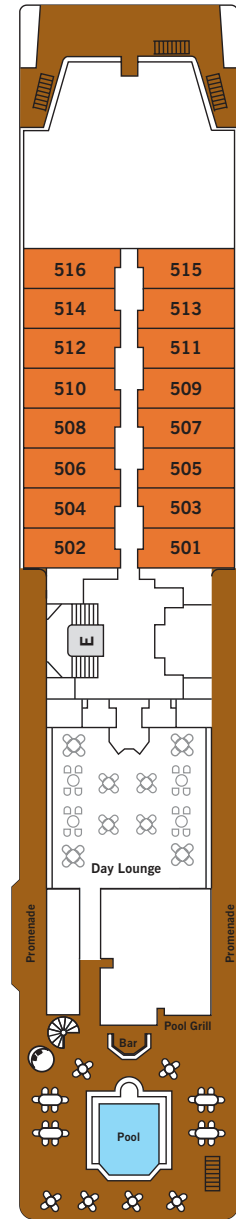

SILVER DISCOVERER – Deck Plans

DECK 3

The Restaurant
Medical Centre

DECK 4

Explorer Lounge
Lobby / Reception

DECK 5

Pool
The Grill
Day Lounge

DECK 6

The Bridge

DECK 7

Beauty Salon
Massage Room
Fitness Centre

SUITE CATEGORIES

- Medallion Suite ●
- Veranda Suite ●
- Vista Suite ●
- View Suite ●
- Explorer Suite ●

SPECIFICATIONS

- Officers International
- Guests 116
- Tonnage 5,218
- Length 338 Feet/102.9 Metres
- Width 51 Feet/15.4 Metres
- Speed 14 Knots
- Passenger Decks 5
- 3rd Guest Capacity ▲
Can accommodate an add'l guest of up to 14 years old
- Refurbished 2016
- Registry Bahamas

VISTA SUITE

269 SQ. FT. / 25 M² WITH 2 VIEW WINDOWS

- Two large view windows
- Sitting area
- Twin beds or queen-sized bed, with storage drawers
- Marbled bathroom with walk-in shower
- Hair dryer
- Writing desk
- Fitted wardrobe with personal safe

VIEW SUITE

181 SQ. FT. / 16.8 M² WITH VIEW WINDOW

- View window
- Sitting area
- Twin beds or queen-sized bed, with storage drawers
- Marbled bathroom with walk-in shower
- Writing desk
- Hair dryer
- Fitted wardrobe with personal safe