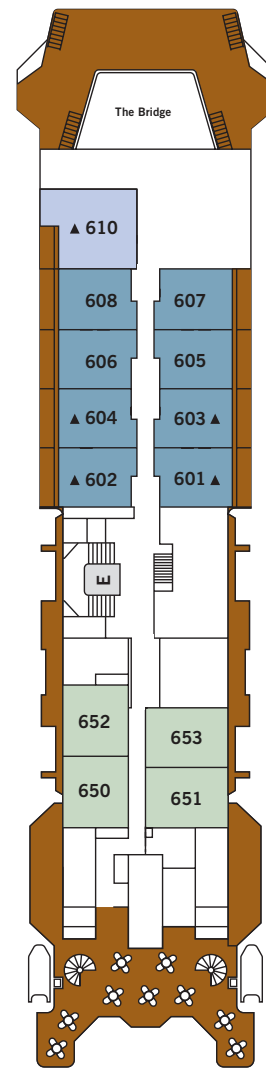

SILVER DISCOVERER – Deck Plans

DECK 3

The Restaurant
Medical Centre

DECK 4

Explorer Lounge
Lobby / Reception

DECK 5

Pool
The Grill
Day Lounge

DECK 6

The Bridge

DECK 7

Beauty Salon
Massage Room
Fitness Centre

SUITE CATEGORIES

- Medallion Suite ●
- Veranda Suite ●
- Vista Suite ●
- View Suite ●
- Explorer Suite ●

SPECIFICATIONS

- Officers International
- Guests 116
- Tonnage 5,218
- Length 338 Feet/102.9 Metres
- Width 51 Feet/15.4 Metres
- Speed 14 Knots
- Passenger Decks 5
- 3rd Guest Capacity ▲
Can accommodate an add'l guest of up to 14 years old
- Refurbished 2016
- Registry Bahamas

VISTA SUITE

269 SQ. FT. / 25 M² WITH 2 VIEW WINDOWS

- Two large view windows
- Sitting area
- Twin beds or queen-sized bed, with storage drawers
- Marbled bathroom with walk-in shower
- Hair dryer
- Writing desk
- Fitted wardrobe with personal safe

VIEW WINDOW:
35in. x 24in. / 90cm x 60.5cm

PORTHOLE:
15.75in. diameter / 40cm diameter

*Suite diagrams are for illustration purposes only and are subject to change.