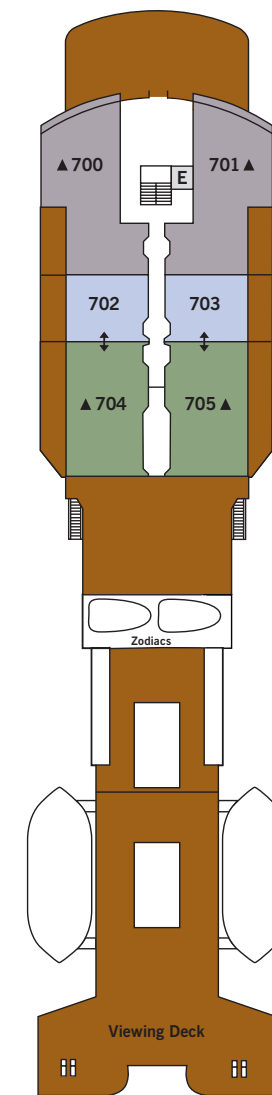

SPECIFICATIONS

- Lloyd's register
- Ice-class rating 1A
- Crew 118
- Officers International
- Guests 144
- Tonnage 6,072
- Length 354 Feet/107.9 Metres
- Width 52 Feet/15.8 Metres
- Speed 14 Knots
- Passenger Decks 5
- 3rd Guest Capacity ▲
- Queen beds ●
- Connecting suites ⇕
- 702/704, 703/705, 500/502, 501/503,
504/506, 505/507, 510/512, 511/513,
307/309, 324/322, 406/408, 411/413,
422/424, 427/429
- Refurbished 2017
- Registry Bahamas

DECK 3

Reception Desk
Medical Centre
Mud Room
Expedition Office

DECK 4

Beauty Salon
Laundrette
Fitness Centre
The Restaurant

DECK 5

The Bridge
Boutique
Cruise Consultant
Connoisseur's Corner
Panorama Lounge

DECK 6

Tor's Observation Library
Explorer Lounge
Zagara Spa
The Grill

DECK 7

Viewing Deck

Suite diagrams shown are for illustration purposes only and may vary from actual square footage. Please refer to suite specifications for square footage.

LARGE PICTURE WINDOW: 47in. x 43in. / 120cm x 110cm

VIEW WINDOW: 31.5in. x 31.5in. / 80cm x 80cm

PORTHOLE: 15.75in. diameter / 40cm diameter

Suite diagrams and deck plans are for illustration purposes only.