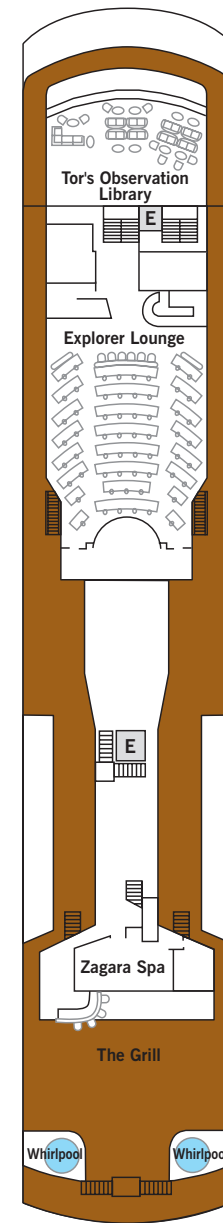

SILVER EXPLORER – Deck Plans

SUITE CATEGORIES

- Owner's Suite ●
- Grand Suite ●
- Silver Suite ●
- Medallion Suite ●
- Veranda Suite ●
- Vista Suite ●
- View Suite ●
- Explorer Suite ●
- Adventurer Suite ●

SPECIFICATIONS

- Lloyd's register
- Ice-class rating 1A
- Crew 118
- Officers International
- Guests 144
- Tonnage 6,072
- Length 354 Feet/107.9 Metres
- Width 52 Feet/15.8 Metres
- Speed 14 Knots
- Passenger Decks 5
- 3rd Guest Capacity ▲
- Queen beds ●
- Connecting suites ⇕
- 702/704, 703/705, 500/502, 501/503,
504/506, 505/507, 510/512, 511/513,
307/309, 324/322, 406/408, 411/413,
422/424, 427/429
- Refurbished 2017
- Registry Bahamas

DECK 3

Reception Desk
Medical Centre
Mud Room
Expedition Office

DECK 4

Beauty Salon
Laundrette
Fitness Centre
The Restaurant

DECK 5

The Bridge
Boutique
Cruise Consultant
Connoisseur's Corner
Panorama Lounge

DECK 6

Tor's Observation Library
Explorer Lounge
Zagara Spa
The Grill

DECK 7

Viewing Deck

Suite diagrams shown are for illustration purposes only and may vary from actual square footage. Please refer to suite specifications for square footage.