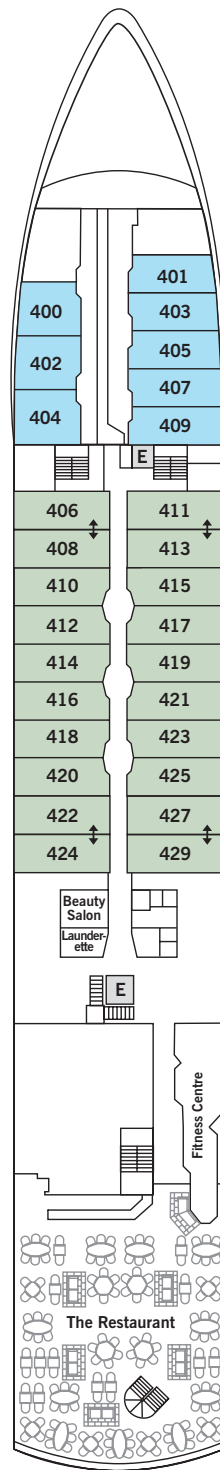

SILVER EXPLORER – Deck Plans

SUITE CATEGORIES

- Owner's Suite ●
- Grand Suite ●
- Silver Suite ●
- Medallion Suite ●
- Veranda Suite ●
- Vista Suite ●
- View Suite ●
- Explorer Suite ●
- Adventurer Suite ●

SPECIFICATIONS

- Lloyd's register
- Ice-class rating 1A
- Crew 118
- Officers International
- Guests 144
- Tonnage 6,072
- Length 354 Feet/107.9 Metres
- Width 52 Feet/15.8 Metres
- Speed 14 Knots
- Passenger Decks 5
- 3rd Guest Capacity ▲
- Queen beds ●
- Connecting suites ⇕
- 702/704, 703/705, 500/502, 501/503,
504/506, 505/507, 510/512, 511/513,
307/309, 324/322, 406/408, 411/413,
422/424, 427/429
- Refurbished 2017
- Registry Bahamas

DECK 3

Reception Desk
Medical Centre
Mud Room
Expedition Office

DECK 4

Beauty Salon
Laundrette
Fitness Centre
The Restaurant

DECK 5

The Bridge
Boutique
Cruise Consultant
Connoisseur's Corner
Panorama Lounge

DECK 6

Tor's Observation Library
Explorer Lounge
Zagara Spa
The Grill

DECK 7

Viewing Deck

Suite diagrams shown are for illustration purposes only and may vary from actual square footage. Please refer to suite specifications for square footage.