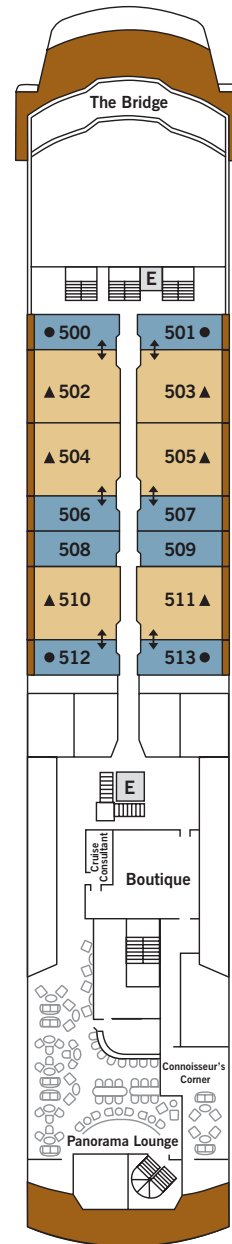

SILVER EXPLORER – Deck Plans

SUITE CATEGORIES

- Owner's Suite ●
- Grand Suite ●
- Silver Suite ●
- Medallion Suite ●
- Veranda Suite ●
- Vista Suite ●
- View Suite ●
- Explorer Suite ●
- Adventurer Suite ●

SPECIFICATIONS

- Lloyd's register
- Ice-class rating 1A
- Crew 118
- Officers International
- Guests 144
- Tonnage 6,072
- Length 354 Feet/107.9 Metres
- Width 52 Feet/15.8 Metres
- Speed 14 Knots
- Passenger Decks 5
- 3rd Guest Capacity ▲
- Queen beds ●
- Connecting suites ⇕
- 702/704, 703/705, 500/502, 501/503,
504/506, 505/507, 510/512, 511/513,
307/309, 324/322, 406/408, 411/413,
422/424, 427/429
- Refurbished 2017
- Registry Bahamas

DECK 3

Reception Desk
Medical Centre
Mud Room
Expedition Office

DECK 4

Beauty Salon
Laundrette
Fitness Centre
The Restaurant

DECK 5

The Bridge
Boutique
Cruise Consultant
Connoisseur's Corner
Panorama Lounge

DECK 6

Tor's Observation Library
Explorer Lounge
Zagara Spa
The Grill

DECK 7

Viewing Deck

Suite diagrams shown are for illustration purposes only and may vary from actual square footage. Please refer to suite specifications for square footage.