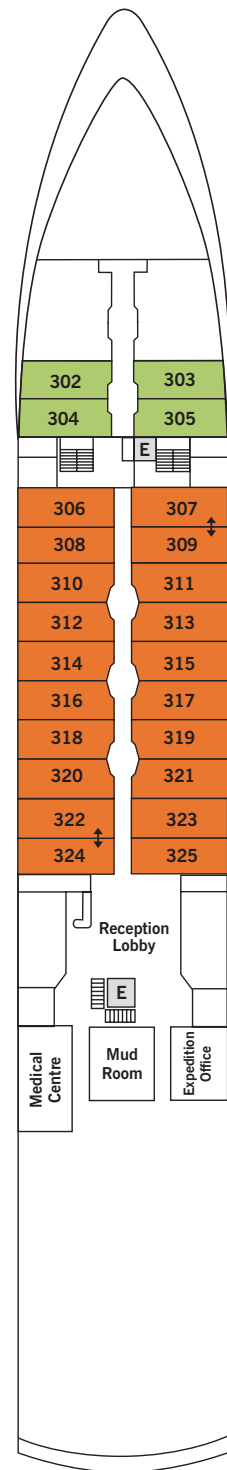

SILVER EXPLORER – Deck Plans

SUITE CATEGORIES

- Owner's Suite ●
- Grand Suite ●
- Silver Suite ●
- Medallion Suite ●
- Veranda Suite ●
- Vista Suite ●
- View Suite ●
- Explorer Suite ●
- Adventurer Suite ●

SPECIFICATIONS

- Lloyd's register
- Ice-class rating 1A
- Crew 118
- Officers International
- Guests 144
- Tonnage 6,072
- Length 354 Feet/107.9 Metres
- Width 52 Feet/15.8 Metres
- Speed 14 Knots
- Passenger Decks 5
- 3rd Guest Capacity ▲
- Queen beds ●
- Connecting suites ⇕
- 702/704, 703/705, 500/502, 501/503,
504/506, 505/507, 510/512, 511/513,
307/309, 324/322, 406/408, 411/413,
422/424, 427/429
- Refurbished 2017
- Registry Bahamas

DECK 3

Reception Desk
Medical Centre
Mud Room
Expedition Office

DECK 4

Beauty Salon
Laundrette
Fitness Centre
The Restaurant

DECK 5

The Bridge
Boutique
Cruise Consultant
Connoisseur's Corner
Panorama Lounge

DECK 6

Tor's Observation Library
Explorer Lounge
Zagara Spa
The Grill

DECK 7

Viewing Deck

Suite diagrams shown are for illustration purposes only and may vary from actual square footage. Please refer to suite specifications for square footage.