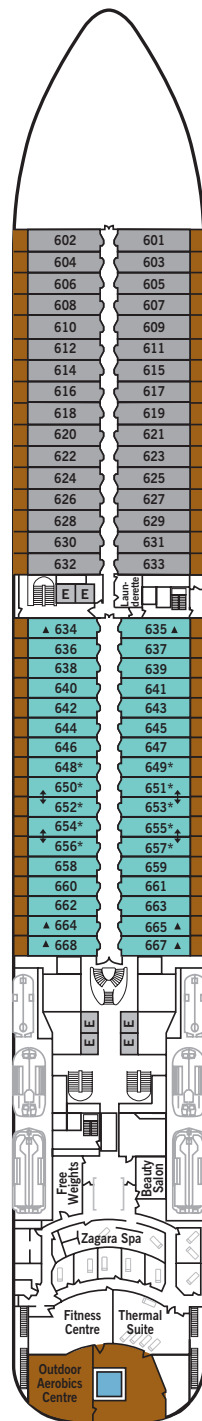

SILVER SPIRIT – Deck Plans

DECK 4

Indochine
Atlantide
Seishin
La Dame

DECK 5

Reception/
Guest Relations
Shore Concierge
Dolce Vita
Venetian Lounge
Conference Room
Cruise Consultant

DECK 6

Zagara Spa
Beauty Salon
Fitness Centre
Thermal Suite

DECK 7

La Terrazza
Casino

DECK 8

The Connoisseur's
Corner
Boutique
Arts Café
Silver Note

DECK 9

Pool
Whirlpools
Pool Bar & Grill
The Grill
Card Room
Panorama Lounge

DECK 10

Jogging Track
Spaccanapoli

SPECIFICATIONS

- Crew 412
- Officers European
- Guests 608
- Tonnage 39,519
- Length 691 Feet/210.7 Metres
- Width 87 Feet/26.5 Metres
- Speed 19.5 Knots
- Passenger Decks 8
- 3rd Guest Capacity ▲
- Large Walk-in rain shower *
- Connecting Suites ⇕
- Wheelchair Accessible Suites ♿
- 530, 531, 532, 533
- Built 2009
- Refurbished 2018
- Registry Bahamas

Suite diagrams shown are for illustration purposes only and may vary from actual square footage. Please refer to suite specifications for square footage.

SILVER SPIRIT – Suite Diagrams

All suites feature: