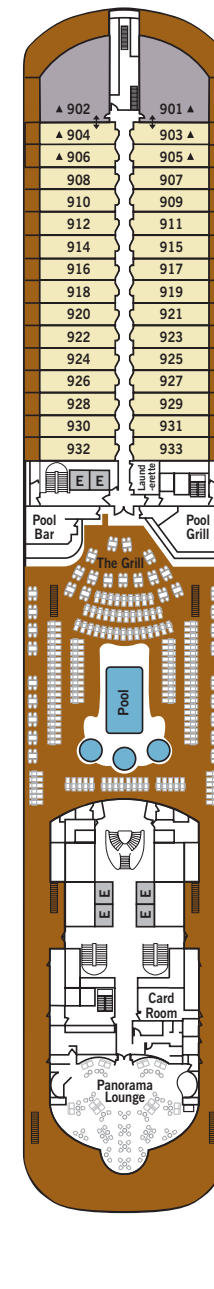

SILVER SPIRIT – Deck Plans

DECK 4

Indochine
Atlantide
Seishin
La Dame

DECK 5

Reception/
Guest Relations
Shore Concierge
Dolce Vita
Venetian Lounge
Conference Room
Cruise Consultant

DECK 6

Zagara Spa
Beauty Salon
Fitness Centre
Thermal Suite

DECK 7

La Terrazza
Casino

DECK 8

The Connoisseur's
Corner
Boutique
Arts Café
Silver Note

DECK 9

Pool
Whirlpools
Pool Bar & Grill
The Grill
Card Room
Panorama Lounge

DECK 10

Jogging Track
Spaccanapoli

SPECIFICATIONS

- Crew 412
- Officers European
- Guests 608
- Tonnage 39,519
- Length 691 Feet/210.7 Metres
- Width 87 Feet/26.5 Metres
- Speed 19.5 Knots
- Passenger Decks 8
- 3rd Guest Capacity ▲
- Large Walk-in rain shower *
- Connecting Suites ⇕
- Wheelchair Accessible Suites ♿
- 530, 531, 532, 533
- Built 2009
- Refurbished 2018
- Registry Bahamas

Suite diagrams shown are for illustration purposes only and may vary from actual square footage. Please refer to suite specifications for square footage.

SILVER SPIRIT – Suite Diagrams

All suites feature: