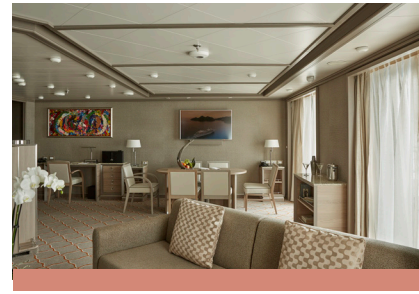

SILVER SPIRIT – Suite Diagrams

All suites feature:

- Butler service
- Refrigerator and bar setup stocked with your preferences
- Plush Etro® bathrobes
- BVLGARI® bath amenities, plus a choice of other European brands
- Complimentary Wifi for all suites
- Pratesi® fine bed linens
- Personalised stationery
- Umbrella
- Hair dryer
- Wall mounted USB-C mobile device chargers
- Direct-dial telephone(s)
- iHome Radio / Alarm charging station (with USB cable or Qi wireless charging), NFC Bluetooth connectivity
- Interactive Media Library

OWNER'S SUITE

Available as a one-bedroom configuration or as a two-bedroom by adjoining with a Panorama suite (as illustrated)

**1 BEDROOM: 1,292 SQ. FT. / 120 M²
INCLUDING VERANDA (190 SQ. FT. / 18 M²)**

**2 BEDROOM: 1,668 SQ. FT. / 150 M²
INCLUDING VERANDA (190 SQ. FT. / 18 M²)**

- Large teak veranda with patio furniture and floor-to-ceiling glass doors; bedroom two has additional large picture window
- Living room with sitting area; bedroom two has additional sitting area
- Separate dining area
- Twin beds or king-sized bed; bedroom two has additional twin beds or queen-sized bed
- Marbled bathroom with double vanity, separate shower and full-sized bath, plus a powder room; bedroom two has additional marbled bathroom with shower
- Savoir® Beds mattresses and a choice of pillows
- Walk-in wardrobe(s) with personal safe
- Vanity table(s)
- Writing desk(s)
- One 55" / 140 cm and one 42" / 106 cm flat-screen HD TV in main suite, plus one 42" / 106 cm flat-screen HD TVs in bedroom two
- Bose® Sound Touch 30 with Bluetooth connectivity
- Illy® espresso machine
- Unlimited Premium Wifi

GRAND SUITE

Available as a one-bedroom configuration or as two bedrooms by adjoining with a Veranda Suite (as illustrated).

**BEDROOM: 1,425 – 1,532 SQ. FT. / 132–142 M²
INCLUDING VERANDA (560–667 SQ. FT. / 52–62 M²);**

**2 BEDROOM: 1,772–1,879 SQ. FT./165–174 M²
INCLUDING VERANDA (595–702 SQ. FT. / 55–65 M²)**

- Two teak verandas with patio furniture and floor-to-ceiling glass doors; bedroom two has additional veranda
- Living room with convertible sofa to accommodate an additional guest
- Sitting area; bedroom two has additional sitting area
- Separate dining area
- Twin beds or king-sized bed; bedroom two has additional twin beds or queen-sized bed
- Marbled bathroom with double vanity, separate shower and full-sized bath, plus a powder room; bedroom two has additional marbled bathroom with full-sized bath
- Savoir® Beds mattresses and a choice of pillows
- Walk-in wardrobe(s) with personal safe
- Vanity table(s)
- Writing desk(s)
- One 55" / 140 cm and one 42" / 106 cm flat-screen HD TVs in main suite
- Bose® Sound Touch 30 with Bluetooth connectivity
- Illy® espresso machine
- Unlimited Premium Wifi

ROYAL SUITE

Available as a one-bedroom configuration or as a two-bedroom by adjoining with a Veranda suite (as illustrated)

**1 BEDROOM: 990 SQ. FT. / 92 M²
INCLUDING VERANDA (129 SQ. FT. / 12 M²)**

**2 BEDROOM: 1,366 SQ. FT. / 127 M²
INCLUDING VERANDA (194 SQ. FT. / 18 M²)**