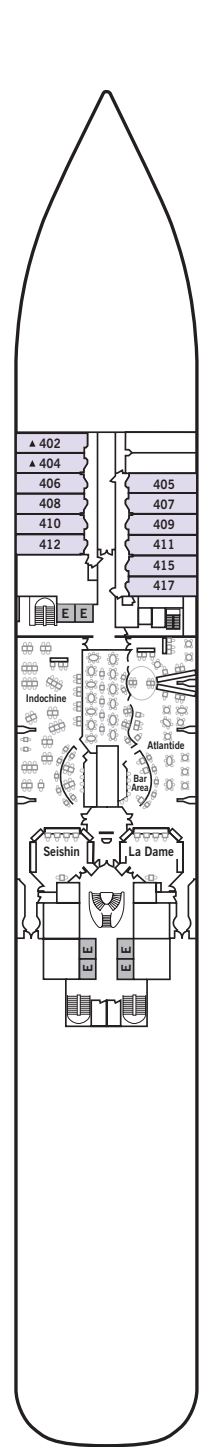

SILVER SPIRIT – Deck Plans

DECK 4

Indochine
Atlantide
Seishin
La Dame

DECK 5

Reception/
Guest Relations
Shore Concierge
Dolce Vita
Venetian Lounge
Conference Room
Cruise Consultant

DECK 6

Zagara Spa
Beauty Salon
Fitness Centre
Thermal Suite

DECK 11

Tor's Observation
Library

SUITE CATEGORIES

- Owner's Suite
- Grand Suite
- Royal Suite
- Silver Suite
- Deluxe Veranda Suite
- Superior Veranda Suite
- Classic Veranda Suite
- Panorama Suite
- Vista Suite

SPECIFICATIONS

- Crew 412
- Officers European
- Guests 608
- Tonnage 39,519
- Length 691 Feet/210.7 Metres
- Width 87 Feet/26.5 Metres
- Speed 19.5 Knots
- Passenger Decks 8
- 3rd Guest Capacity ▲
- Large Walk-in rain shower *
- Connecting Suites ⇕
- Wheelchair Accessible Suites ♿
- 530, 531, 532, 533
- Built 2009
- Refurbished 2018
- Registry Bahamas

Suite diagrams shown are for illustration purposes only and may vary from actual square footage. Please refer to suite specifications for square footage.

SILVER SPIRIT – Suite Diagrams

All suites feature: