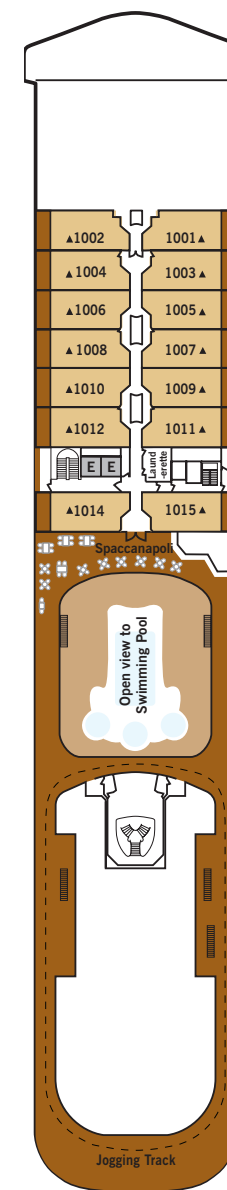

SILVER SPIRIT – Deck Plans

DECK 4

Indochine
Atlantide
Seishin
La Dame

DECK 5

Reception/
Guest Relations
Shore Concierge
Dolce Vita
Venetian Lounge
Conference Room
Cruise Consultant

DECK 6

Zagara Spa
Beauty Salon
Fitness Centre
Thermal Suite

DECK 7

La Terrazza
Casino

DECK 8

The Connoisseur's
Corner
Boutique
Arts Café
Silver Note

DECK 9

Pool
Whirlpools
Pool Bar & Grill
The Grill
Card Room
Panorama Lounge

DECK 10

Jogging Track
Spaccanapoli

SPECIFICATIONS

- Crew 412
- Officers European
- Guests 608
- Tonnage 39,519
- Length 691 Feet/210.7 Metres
- Width 87 Feet/26.5 Metres
- Speed 19.5 Knots
- Passenger Decks 8
- 3rd Guest Capacity ▲
- Large Walk-in rain shower *
- Connecting Suites ⇕
- Wheelchair Accessible Suites ♿
- 530, 531, 532, 533
- Built 2009
- Refurbished 2018
- Registry Bahamas

Suite diagrams shown are for illustration purposes only and may vary from actual square footage. Please refer to suite specifications for square footage.

SILVER SPIRIT – Suite Diagrams

All suites feature: