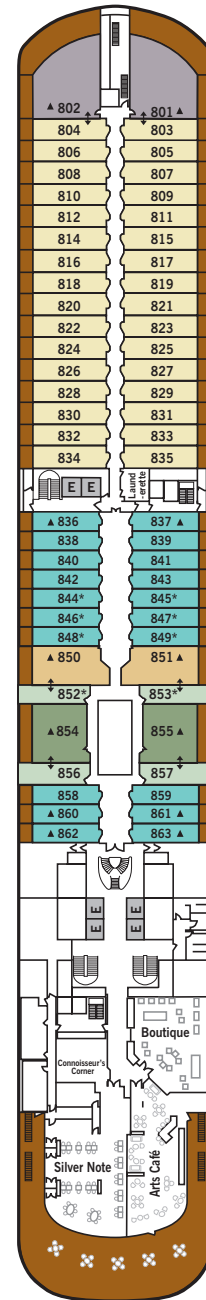

SILVER SPIRIT – Deck Plans

DECK 4

Indochine
Atlantide
Seishin
La Dame

DECK 5

Reception/
Guest Relations
Shore Concierge
Dolce Vita
Venetian Lounge
Conference Room
Cruise Consultant

DECK 6

Zagara Spa
Beauty Salon
Fitness Centre
Thermal Suite

DECK 7

La Terrazza
Casino

DECK 8

The Connoisseur's
Corner
Boutique
Arts Café
Silver Note

DECK 9

Pool
Whirlpools
Pool Bar & Grill
The Grill
Card Room
Panorama Lounge

DECK 10

Jogging Track
Spaccanapoli

SPECIFICATIONS

- Crew 412
- Officers European
- Guests 608
- Tonnage 39,519
- Length 691 Feet/210.7 Metres
- Width 87 Feet/26.5 Metres
- Speed 19.5 Knots
- Passenger Decks 8
- 3rd Guest Capacity ▲
- Large Walk-in rain shower *
- Connecting Suites ⇕
- Wheelchair Accessible Suites ♿
- 530, 531, 532, 533
- Built 2009
- Refurbished 2018
- Registry Bahamas

Suite diagrams shown are for illustration purposes only and may vary from actual square footage. Please refer to suite specifications for square footage.

SILVER SPIRIT – Suite Diagrams

All suites feature: