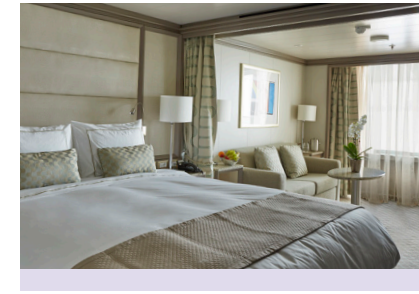

SILVER SPIRIT – Suite Diagrams

All suites feature:

- Butler service
- Refrigerator and bar setup stocked with your preferences
- Plush Etro® bathrobes
- BVLGARI® bath amenities, plus a choice of other European brands
- Complimentary Wifi for all suites
- Pratesi® fine bed linens
- Personalised stationery
- Umbrella
- Hair dryer
- Wall mounted USB-C mobile device chargers
- Direct-dial telephone(s)
- iHome Radio / Alarm charging station (with USB cable or Qi wireless charging), NFC Bluetooth connectivity
- Interactive Media Library

OWNER'S SUITE

Available as a one-bedroom configuration or as a two-bedroom by adjoining with a Panorama suite (as illustrated)

**1 BEDROOM: 1,292 SQ. FT. / 120 M²
INCLUDING VERANDA (190 SQ. FT. / 18 M²)**

**2 BEDROOM: 1,668 SQ. FT. / 150 M²
INCLUDING VERANDA (190 SQ. FT. / 18 M²)**

- Large teak veranda with patio furniture and floor-to-ceiling glass doors; bedroom two has additional large picture window
- Living room with sitting area; bedroom two has additional sitting area
- Separate dining area
- Twin beds or king-sized bed; bedroom two has additional twin beds or queen-sized bed
- Marbled bathroom with double vanity, separate shower and full-sized bath, plus a powder room; bedroom two has additional marbled bathroom with shower
- Savoir® Beds mattresses and a choice of pillows
- Walk-in wardrobe(s) with personal safe
- Vanity table(s)
- Writing desk(s)
- One 55" / 140 cm and one 42" / 106 cm flat-screen HD TV in main suite, plus one 42" / 106 cm flat-screen HD TVs in bedroom two
- Bose® Sound Touch 30 with Bluetooth connectivity
- Illy® espresso machine
- Unlimited Premium Wifi

GRAND SUITE

Available as a one-bedroom configuration or as two bedrooms by adjoining with a Veranda Suite (as illustrated).

**BEDROOM: 1,425 – 1,532 SQ. FT. / 132–142 M²
INCLUDING VERANDA (560–667 SQ. FT. / 52–62 M²);**

**2 BEDROOM: 1,772–1,879 SQ. FT./165–174 M²
INCLUDING VERANDA (595–702 SQ. FT. / 55–65 M²)**

- Two teak verandas with patio furniture and floor-to-ceiling glass doors; bedroom two has additional veranda
- Living room with convertible sofa to accommodate an additional guest
- Sitting area; bedroom two has additional sitting area
- Separate dining area
- Twin beds or king-sized bed; bedroom two has additional twin beds or queen-sized bed
- Marbled bathroom with double vanity, separate shower and full-sized bath, plus a powder room; bedroom two has additional marbled bathroom with full-sized bath
- Savoir® Beds mattresses and a choice of pillows
- Walk-in wardrobe(s) with personal safe
- Vanity table(s)
- Writing desk(s)
- One 55" / 140 cm and one 42" / 106 cm flat-screen HD TVs in main suite
- Bose® Sound Touch 30 with Bluetooth connectivity
- Illy® espresso machine
- Unlimited Premium Wifi

ROYAL SUITE

Available as a one-bedroom configuration or as a two-bedroom by adjoining with a Veranda suite (as illustrated)

**1 BEDROOM: 990 SQ. FT. / 92 M²
INCLUDING VERANDA (129 SQ. FT. / 12 M²)**

**2 BEDROOM: 1,366 SQ. FT. / 127 M²
INCLUDING VERANDA (194 SQ. FT. / 18 M²)**