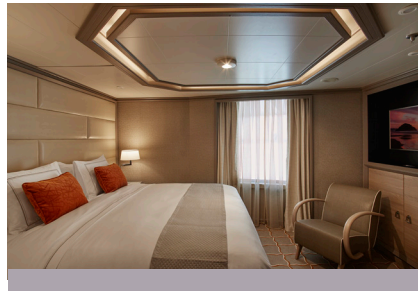

SILVER SPIRIT – Suite Diagrams

All suites feature:

- Butler service
- Refrigerator and bar setup stocked with your preferences
- Plush Etro® bathrobes
- BVLGARI® bath amenities, plus a choice of other European brands
- Complimentary Wifi for all suites
- Pratesi® fine bed linens
- Personalised stationery
- Umbrella
- Hair dryer
- Wall mounted USB-C mobile device chargers
- Direct-dial telephone(s)
- iHome Radio / Alarm charging station (with USB cable or Qi wireless charging), NFC Bluetooth connectivity
- Interactive Media Library

OWNER'S SUITE

Available as a one-bedroom configuration or as a two-bedroom by adjoining with a Panorama suite (as illustrated)

**1 BEDROOM: 1,292 SQ. FT. / 120 M²
INCLUDING VERANDA (190 SQ. FT. / 18 M²)**

**2 BEDROOM: 1,668 SQ. FT. / 150 M²
INCLUDING VERANDA (190 SQ. FT. / 18 M²)**

- Large teak veranda with patio furniture and floor-to-ceiling glass doors; bedroom two has additional large picture window
- Living room with sitting area; bedroom two has additional sitting area
- Separate dining area
- Twin beds or king-sized bed; bedroom two has additional twin beds or queen-sized bed
- Marbled bathroom with double vanity, separate shower and full-sized bath, plus a powder room; bedroom two has additional marbled bathroom with shower
- Savoir® Beds mattresses and a choice of pillows
- Walk-in wardrobe(s) with personal safe
- Vanity table(s)
- Writing desk(s)
- One 55" / 140 cm and one 42" / 106 cm flat-screen HD TV in main suite, plus one 42" / 106 cm flat-screen HD TVs in bedroom two
- Bose® Sound Touch 30 with Bluetooth connectivity
- Illy® espresso machine
- Unlimited Premium Wifi

GRAND SUITE

Available as a one-bedroom configuration or as two bedrooms by adjoining with a Veranda Suite (as illustrated).

**BEDROOM: 1,425 – 1,532 SQ. FT. / 132–142 M²
INCLUDING VERANDA (560–667 SQ. FT. / 52–62 M²);**

**2 BEDROOM: 1,772–1,879 SQ. FT./165–174 M²
INCLUDING VERANDA (595–702 SQ. FT. / 55–65 M²)**

- Two teak verandas with patio furniture and floor-to-ceiling glass doors; bedroom two has additional veranda
- Living room with convertible sofa to accommodate an additional guest
- Sitting area; bedroom two has additional sitting area
- Separate dining area
- Twin beds or king-sized bed; bedroom two has additional twin beds or queen-sized bed
- Marbled bathroom with double vanity, separate shower and full-sized bath, plus a powder room; bedroom two has additional marbled bathroom with full-sized bath
- Savoir® Beds mattresses and a choice of pillows
- Walk-in wardrobe(s) with personal safe
- Vanity table(s)
- Writing desk(s)
- One 55" / 140 cm and one 42" / 106 cm flat-screen HD TVs in main suite
- Bose® Sound Touch 30 with Bluetooth connectivity
- Illy® espresso machine
- Unlimited Premium Wifi

ROYAL SUITE

Available as a one-bedroom configuration or as a two-bedroom by adjoining with a Veranda suite (as illustrated)

**1 BEDROOM: 990 SQ. FT. / 92 M²
INCLUDING VERANDA (129 SQ. FT. / 12 M²)**

**2 BEDROOM: 1,366 SQ. FT. / 127 M²
INCLUDING VERANDA (194 SQ. FT. / 18 M²)**