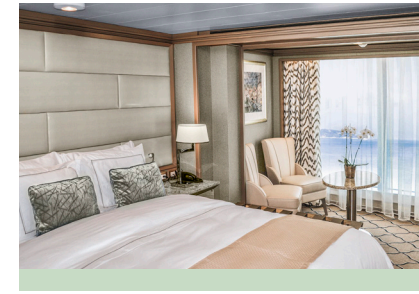

SILVER SPIRIT – Suite Diagrams

All suites feature:

- Butler service
- Refrigerator and bar setup stocked with your preferences
- Plush Etro® bathrobes
- BVLGARI® bath amenities, plus a choice of other European brands
- Complimentary Wifi for all suites
- Pratesi® fine bed linens
- Personalised stationery
- Umbrella
- Hair dryer
- Wall mounted USB-C mobile device chargers
- Direct-dial telephone(s)
- iHome Radio / Alarm charging station (with USB cable or Qi wireless charging), NFC Bluetooth connectivity
- Interactive Media Library

OWNER'S SUITE

Available as a one-bedroom configuration or as a two-bedroom by adjoining with a Panorama suite (as illustrated)

**1 BEDROOM: 1,292 SQ. FT. / 120 M²
INCLUDING VERANDA (190 SQ. FT. / 18 M²)**

**2 BEDROOM: 1,668 SQ. FT. / 150 M²
INCLUDING VERANDA (190 SQ. FT. / 18 M²)**

- Large teak veranda with patio furniture and floor-to-ceiling glass doors; bedroom two has additional large picture window
- Living room with sitting area; bedroom two has additional sitting area
- Separate dining area
- Twin beds or king-sized bed; bedroom two has additional twin beds or queen-sized bed
- Marbled bathroom with double vanity, separate shower and full-sized bath, plus a powder room; bedroom two has additional marbled bathroom with shower
- Savoir® Beds mattresses and a choice of pillows
- Walk-in wardrobe(s) with personal safe
- Vanity table(s)
- Writing desk(s)
- One 55" / 140 cm and one 42" / 106 cm flat-screen HD TV in main suite, plus one 42" / 106 cm flat-screen HD TVs in bedroom two
- Bose® Sound Touch 30 with Bluetooth connectivity
- Illy® espresso machine
- Unlimited Premium Wifi

GRAND SUITE

Available as a one-bedroom configuration or as two bedrooms by adjoining with a Veranda Suite (as illustrated).

**BEDROOM: 1,425 – 1,532 SQ. FT. / 132–142 M²
INCLUDING VERANDA (560–667 SQ. FT. / 52–62 M²);**

**2 BEDROOM: 1,772–1,879 SQ. FT./165–174 M²
INCLUDING VERANDA (595–702 SQ. FT. / 55–65 M²)**

- Two teak verandas with patio furniture and floor-to-ceiling glass doors; bedroom two has additional veranda
- Living room with convertible sofa to accommodate an additional guest
- Sitting area; bedroom two has additional sitting area
- Separate dining area
- Twin beds or king-sized bed; bedroom two has additional twin beds or queen-sized bed
- Marbled bathroom with double vanity, separate shower and full-sized bath, plus a powder room; bedroom two has additional marbled bathroom with full-sized bath
- Savoir® Beds mattresses and a choice of pillows
- Walk-in wardrobe(s) with personal safe
- Vanity table(s)
- Writing desk(s)
- One 55" / 140 cm and one 42" / 106 cm flat-screen HD TVs in main suite
- Bose® Sound Touch 30 with Bluetooth connectivity
- Illy® espresso machine
- Unlimited Premium Wifi

ROYAL SUITE

Available as a one-bedroom configuration or as a two-bedroom by adjoining with a Veranda suite (as illustrated)

**1 BEDROOM: 990 SQ. FT. / 92 M²
INCLUDING VERANDA (129 SQ. FT. / 12 M²)**

**2 BEDROOM: 1,366 SQ. FT. / 127 M²
INCLUDING VERANDA (194 SQ. FT. / 18 M²)**