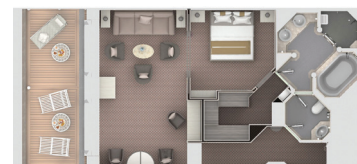

Images are intended as a general reference. Features, materials, finishes and layout may be different than shown.