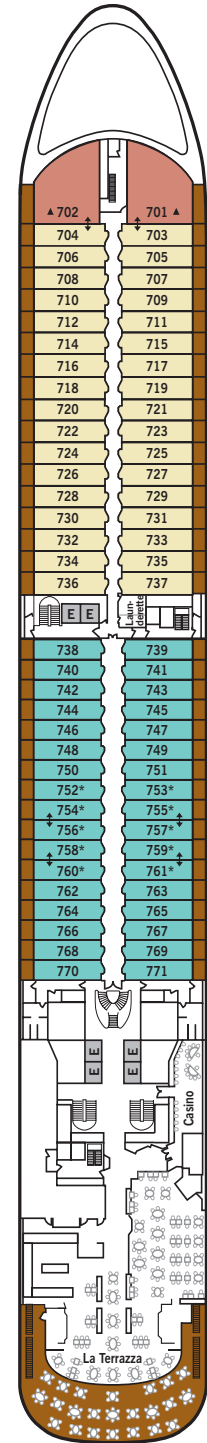

SILVER SPIRIT – Deck Plans

DECK 4

Indochine
Atlantide
Seishin
La Dame

DECK 5

Reception/
Guest Relations
Shore Concierge
Dolce Vita
Venetian Lounge
Conference Room
Cruise Consultant

DECK 6

Zagara Spa
Beauty Salon
Fitness Centre
Thermal Suite

DECK 7

La Terrazza
Casino

DECK 8

The Connoisseur's
Corner
Boutique
Arts Café
Silver Note

DECK 9

Pool
Whirlpools
Pool Bar & Grill
The Grill
Card Room
Panorama Lounge

DECK 10

Jogging Track
Spaccanapoli

SPECIFICATIONS

- Crew 412
- Officers European
- Guests 608
- Tonnage 39,519
- Length 691 Feet/210.7 Metres
- Width 87 Feet/26.5 Metres
- Speed 19.5 Knots
- Passenger Decks 8
- 3rd Guest Capacity ▲
- Large Walk-in rain shower *
- Connecting Suites ⇕
- Wheelchair Accessible Suites ♿
- 530, 531, 532, 533
- Built 2009
- Refurbished 2018
- Registry Bahamas

Suite diagrams shown are for illustration purposes only and may vary from actual square footage. Please refer to suite specifications for square footage.

SILVER SPIRIT – Suite Diagrams

All suites feature: