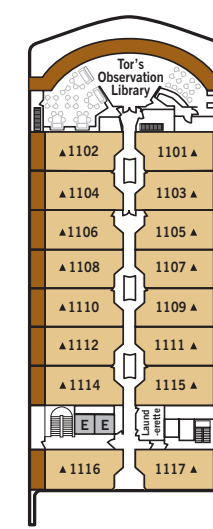

DECK 11

Tor's Observation
Library

SUITE CATEGORIES

- Owner's Suite . . . . .
- Grand Suite . . . . .
- Royal Suite . . . . .
- Silver Suite . . . . .
- Deluxe Veranda Suite . . . . .
- Superior Veranda Suite . . . . .
- Classic Veranda Suite . . . . .
- Panorama Suite . . . . .
- Vista Suite . . . . .

SPECIFICATIONS

- Crew 412
- Officers . . . . . European
- Guests 608
- Tonnage 39,519
- Length . . . . . 691 Feet/210.7 Metres
- Width . . . . . 87 Feet/26.5 Metres
- Speed . . . . . 19.5 Knots
- Passenger Decks 8
- 3rd Guest Capacity . . . . . ▲
- Large Walk-in rain shower . . . . . *
- Connecting Suites . . . . . ⇕
- Wheelchair Accessible Suites . . . . . ♿
- 530, 531, 532, 533
- Built 2009
- Refurbished 2018
- Registry . . . . . Bahamas

Suite diagrams shown are for illustration purposes only and may vary from actual square footage. Please refer to suite specifications for square footage.