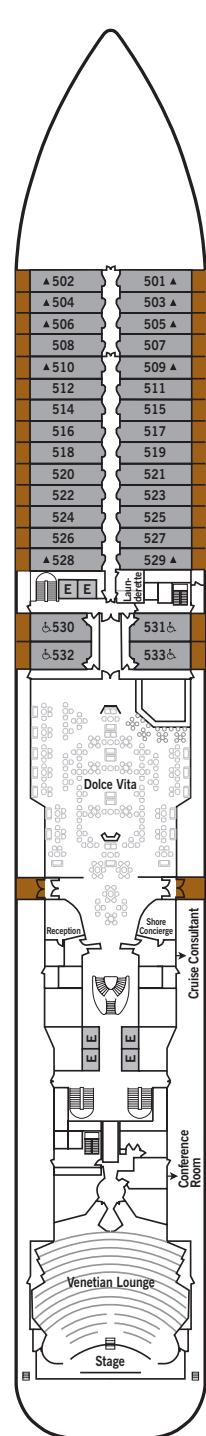

SILVER SPIRIT – Deck Plans

DECK 4

Indochine
Atlantide
Seishin
La Dame

DECK 5

Reception/
Guest Relations
Shore Concierge
Dolce Vita
Venetian Lounge
Conference Room
Cruise Consultant

DECK 6

Zagara Spa
Beauty Salon
Fitness Centre
Thermal Suite

DECK 7

La Terrazza
Casino

DECK 8

The Connoisseur's
Corner
Boutique
Arts Café
Silver Note

DECK 9

Pool
Whirlpools
Pool Bar & Grill
The Grill
Card Room
Panorama Lounge

DECK 10

Jogging Track
Spaccanapoli

SPECIFICATIONS

- Crew 412
- Officers European
- Guests 608
- Tonnage 39,519
- Length 691 Feet/210.7 Metres
- Width 87 Feet/26.5 Metres
- Speed 19.5 Knots
- Passenger Decks 8
- 3rd Guest Capacity ▲
- Large Walk-in rain shower *
- Connecting Suites ⇕
- Wheelchair Accessible Suites ♿
- 530, 531, 532, 533
- Built 2009
- Refurbished 2018
- Registry Bahamas

Suite diagrams shown are for illustration purposes only and may vary from actual square footage. Please refer to suite specifications for square footage.

SILVER SPIRIT – Suite Diagrams

All suites feature: